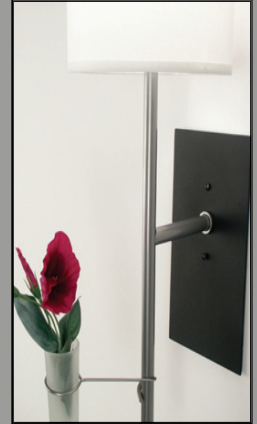

## RELATED PRODUCTS

WHITE LINEN  
ON STYRENE

BLACK  
BACKPLATE

## PRODUCT DESCRIPTION

Our Tao collection combines a modern silhouette with light and sacred space. Enjoy fresh cut flowers in our removable bud vase included with all of the Tao designs. Also available in matching floor and table lamps.

## SPECIFICATIONS

|                         |  |
|-------------------------|--|
| <b>Style Code</b>       | 9E-S   |
| <b>Collection</b>       | Tao  |
| <b>Dimensions</b>       | 23"H x 7"W x 7"D   |
| <b>Key Features</b>     | Shade – white linen covered styrene<br>Finish – silver stem and black painted metal backplate<br>One 100w medium incandescent base bulb – Type A |
| <b>Wiring Options</b>   | Pinup – cord with in-line switch and plug<br>Hardwire  |
| <b>Designer</b>         | Boris Jeanrenaud   |
| <b>Manufacturer</b>     | Fire Farm, Inc. in the USA   |
| <b>Additional Notes</b> | Custom shade or finish may be ordered for modest additional charge   |