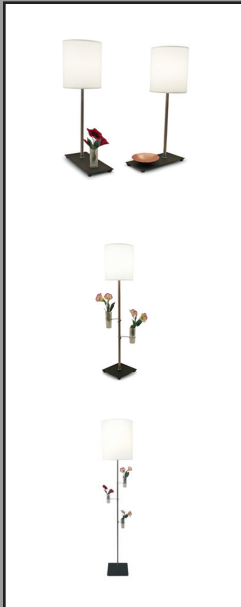

# TAO WALL SCONCE

## RELATED PRODUCTS

WHITE LINEN  
ON STYRENE

BLACK  
BACKPLATE

## PRODUCT DESCRIPTION

Our Tao collection combines a modern silhouette with light and sacred space. Enjoy fresh cut flowers in our removable bud vase included with all of the Tao designs. Also available in matching floor and table lamps.

## SPECIFICATIONS

|                         |  |
|-------------------------|--|
| <b>Style Code</b>       | 9E-S   |
| <b>Collection</b>       | Tao  |
| <b>Dimensions</b>       | 23"H x 7"W x 7"D   |
| <b>Key Features</b>     | Shade – white linen covered styrene<br>Finish – silver stem and black painted metal backplate<br>One 100w medium incandescent base bulb – Type A |
| <b>Wiring Options</b>   | Pinup – cord with in-line switch and plug<br>Hardwire  |
| <b>Designer</b>         | Boris Jeanrenaud   |
| <b>Manufacturer</b>     | Fire Farm, Inc. in the USA   |
| <b>Additional Notes</b> | Custom shade or finish may be ordered for modest additional charge   |