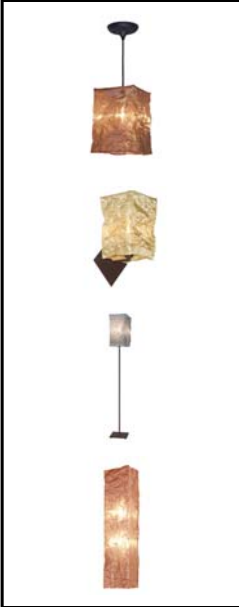

SQUARE FLOOR LAMP

RELATED PRODUCTS

SILVER
BASE

RUST
BASE

STAINLESS
STEEL MESH

COPPER
MESH

BRASS
MESH

PRODUCT DESCRIPTION

The Square light sparkles through folds of brass, copper or stainless steel mesh, casting cubist shadows all around. The standing lamps have a rust or silver base. The table lamp has a Hi/Lo dimmer switch, and the floor lamp features a full range dimmer.

SPECIFICATIONS

Style Code	07-T
Collection	Square
Dimensions	23"H x 7.5"W
Key Features	Shade – stainless steel, copper or brass mesh Finish – rust or silver painted metal base Switch style – in-line Hi/Lo rotary One 75w medium incandescent base bulb – Type A
Wiring Options	--
Designer	Adam Jackson Pollock and Ben Goldstone
Manufacturer	Fire Farm, Inc. in the USA
Additional Notes	Custom finish may be ordered for modest additional charge