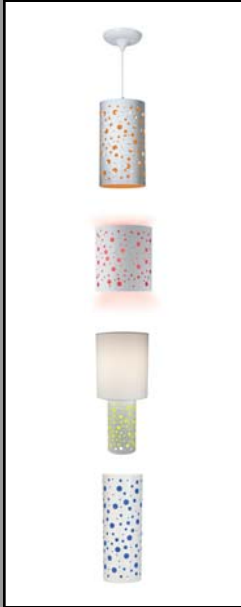

ROCK TABLE LAMP (T1 BODY TYPE)

RELATED PRODUCTS

PRODUCT DESCRIPTION

The Rock table lamp belongs to the Rock, Paper, Scissors series available in two table, two pendant and three ADA compliant sconces with white exteriors and vibrant red, blue, orange or yellow interiors. This version uses a colored plastic light diffuser inside the metal frame.

SPECIFICATIONS

Style Code	1A-T1 (T1 Body Type)
Collection	Rock, Paper, Scissors
Dimensions	22.5"H x 6"W
Key Features	Shade – white painted metal exterior with red, blue, orange or yellow plastic diffuser Switch – in-line Hi/Lo rotary One 75w medium incandescent base bulb – Type A
Wiring Options	--
Designer	Adam Jackson Pollock
Manufacturer	Fire Farm, Inc. in the USA
Additional Notes	Custom finish may be ordered for modest additional charge