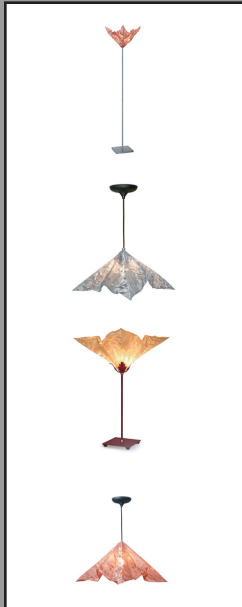

AURORA BANTAM TABLE LAMP

RELATED PRODUCTS

PRODUCT DESCRIPTION

The Bantam series offers small jewels of light in an array of styles. All Bantams have a hammered copper base finish and are available with brass, copper and stainless steel mesh shades. This style is also available as a table lamp, floor lamp and three sizes of ceiling pendant.

SPECIFICATIONS

Style Code	50-B
Collection	Aurora
Dimensions	15"H x 7"W
Key Features	Shade – stainless steel, copper or brass mesh Finish – copper vein painted metal base Switch style – in-line On/Off rotary One 25w candelabra base bulb – Type CA
Wiring Options	--
Designer	Adam Jackson Pollock and Ben Goldstone
Manufacturer	Fire Farm, Inc. in the USA
Additional Notes	Custom finish may be ordered for modest additional charge