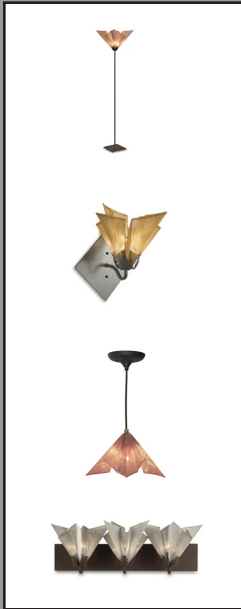

STAR TABLE LAMP

RELATED PRODUCTS

PRODUCT DESCRIPTION

The Star beams light through layers of folded brass, copper or stainless steel mesh. The standing lamps have a rust or silver base. The table lamp has a Hi/Lo dimmer switch and the floor lamp features a full range dimmer. The Star pendant is available with a single or double layers shade in two different sizes.

SPECIFICATIONS

Style Code	02-T
Collection	Star
Dimensions	23.5"H x 16"W
Key Features	Shade – stainless steel, copper or brass mesh Finish – rust or silver painted metal base Switch style – in-line Hi/Lo rotary One 60w medium incandescent base bulb – Type T
Wiring Options	--
Designer	Adam Jackson Pollock and Ben Goldstone
Manufacturer	Fire Farm, Inc. in the USA
Additional Notes	Custom finish may be ordered for modest additional charge