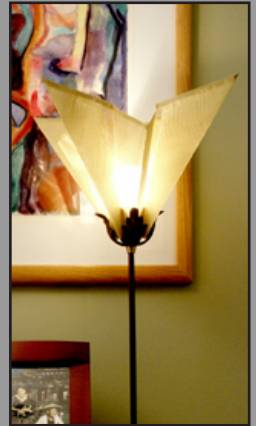

STAR TABLE LAMP

RELATED PRODUCTS

PRODUCT DESCRIPTION

The Star beams light through layers of folded brass, copper or stainless steel mesh. The standing lamps have a rust or silver base. The table lamp has a Hi/Lo dimmer switch and the floor lamp features a full range dimmer. The Star pendant is available with a single or double layers shade in two different sizes.

SPECIFICATIONS

Style Code	02-T
Collection	Star
Dimensions	23.5"H x 16"W
Key Features	Shade – stainless steel, copper or brass mesh Finish – rust or silver painted metal base Switch style – in-line Hi/Lo rotary One 60w medium incandescent base bulb – Type T
Wiring Options	--
Designer	Adam Jackson Pollock and Ben Goldstone
Manufacturer	Fire Farm, Inc. in the USA
Additional Notes	Custom finish may be ordered for modest additional charge