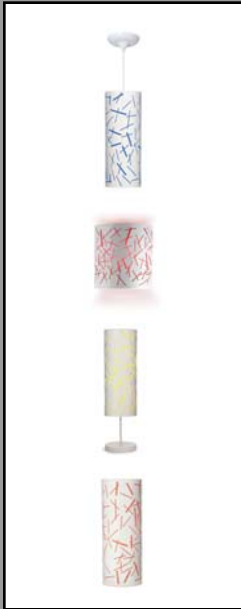

SCISSORS TABLE LAMP (T BODY TYPE)

RELATED PRODUCTS

PRODUCT DESCRIPTION

The Scissors table lamp belongs to the Rock, Paper, Scissors series available in two table, two pendant and three ADA compliant sconces with white exteriors and vibrant red, blue, orange or yellow/green interiors. This version has open holes with a painted interior.

SPECIFICATIONS

Style Code	1B-T (T Body Type)
Collection	Rock, Paper, Scissors
Dimensions	28.5"H x 12.5"W
Key Features	Shade – White linen covered styrene Finish – Metal with white exterior and red, blue, orange or yellow/green painted interior Switch – in-line Hi/Lo rotary One 150w medium incandescent base bulb – Type A
Wiring Options	--
Designer	Adam Jackson Pollock
Manufacturer	Fire Farm, Inc. in the USA
Additional Notes	Custom shade and finish may be ordered for modest additional charge