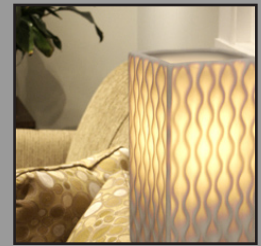

CHIP TABLE LAMP

RELATED PRODUCTS

DARK BROWN WOOD

BRUSHED NICKEL

WHITE MATTE PORCELAIN

PRODUCT DESCRIPTION

Soft light calms the space creating tranquil beauty through pure porcelain. The Chip is part of our Porcelain series. The Porcelain collection is available in four distinctive designs as pendants, sconces, or table and floor lamps.

SPECIFICATIONS

Style Code	9X-T
Collection	Porcelain – Chip
Dimensions	23"H x 3.7"W
Key Features	Shade – white matte porcelain Finish – brushed nickel painted metal stem, dark brown wood base Switch style – in-line on/off rotary One 60w medium incandescent base bulb – Type G
Wiring Options	--
Designer	Fire Farm
Made in	China
Additional Notes	--