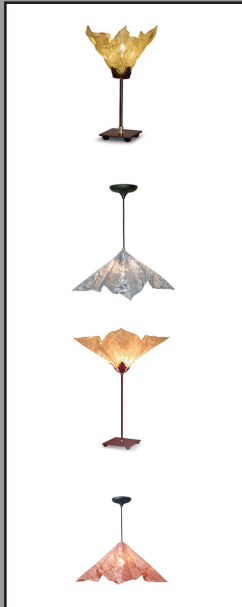

AURORA FLOOR LAMP

RELATED PRODUCTS

SILVER
BASE

RUST
BASE

STAINLESS
STEEL MESH

COPPER
MESH

BRASS
MESH

PRODUCT DESCRIPTION

The Aurora shimmers with the beauty and excitement of fire light. Chance determines the irregularities of the crushed metal shade, making each one unique. The shade is available in brass, copper, or stainless steel mesh. The standing lamps have a rust or silver base. The table lamp has a Hi/Lo dimmer switch, and the floor lamp features a full range dimmer. Also available in matching table lamps and three sizes of ceiling pendants.

SPECIFICATIONS

Style Code	50-F
Collection	Aurora
Dimensions	62"H x 24"W
Key Features	Shade – stainless steel, copper or brass mesh Finish – silver or rust painted metal base Switch style – in-line full range step floor dimmer One 60w medium incandescent base bulb – Type A
Wiring Options	--
Designer	Adam Jackson Pollock and Ben Goldstone
Manufacturer	Fire Farm, Inc. in the USA
Additional Notes	Custom finish may be ordered for modest additional charge