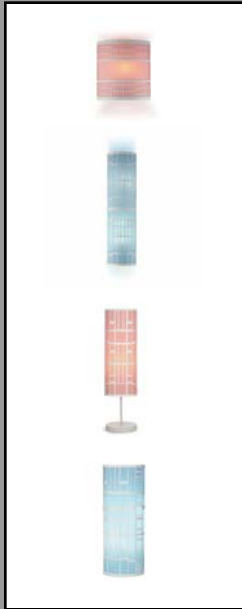

TOKYO CEILING PENDANT (P2 BODY TYPE)

RELATED PRODUCTS

PRODUCT DESCRIPTION

The four wall sconces, two table lamps and pendant that make up the Tokyo collection are all crafted from a white powder-coat painted metal frame and a pink or light blue plastic light diffuser. The sconces meet ADA requirements. Compact fluorescent versions of the sconces are available upon request.

SPECIFICATIONS

Style Code	1J-P2 (P2 Body Type)
Collection	Tokyo
Dimensions	16"H x 6"W
Key Features	Shade – white painted metal exterior with baby blue or pink plastic diffuser Finish – white painted metal canopy One 100w medium incandescent base bulb – Type A
Wiring Options	Hardwire – adjustable 8ft white cord Swag – 15ft white cordset with switch and plug
Designer	Adam Jackson Pollock
Manufacturer	Fire Farm, Inc. in the USA
Additional Notes	Custom finish or cord length may be ordered for modest additional charge