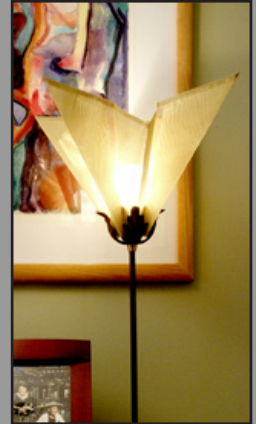

EXTRA LARGE STAR CEILING PENDANT

RELATED PRODUCTS

25X-P

BLACK
CANOPY

STAINLESS
STEEL MESH

COPPER
MESH

BRASS
MESH

PRODUCT DESCRIPTION

The Star beams light through layers of folded brass, copper or stainless steel mesh. The Star pendant is available with a single or double layers shade in three different sizes. The standing lamps have a rust or silver base. The table lamp has a Hi/Lo dimmer switch, and the floor lamp features a full range dimmer.

SPECIFICATIONS

Style Code	25X-P
Collection	Star
Dimensions	12"H x 24"W
Key Features	Shade – brass, copper and stainless steel Finish – black painted metal canopy One 60w medium incandescent base bulb – Type B
Wiring Options	Hardwire – adjustable 8ft black cord Swag – 15ft black cordset with switch and plug
Designer	Adam Jackson Pollock and Ben Goldstone
Manufacturer	Fire Farm, Inc. in the USA
Additional Notes	Custom finish or cord length may be ordered for modest additional charge