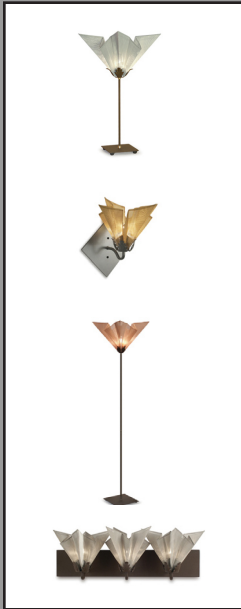

EXTRA LARGE STAR CEILING PENDANT

RELATED PRODUCTS

25X-P

BLACK
CANOPY

STAINLESS
STEEL MESH

COPPER
MESH

BRASS
MESH

PRODUCT DESCRIPTION

The Star beams light through layers of folded brass, copper or stainless steel mesh. The Star pendant is available with a single or double layers shade in three different sizes. The standing lamps have a rust or silver base. The table lamp has a Hi/Lo dimmer switch, and the floor lamp features a full range dimmer.

SPECIFICATIONS

Style Code	25X-P
Collection	Star
Dimensions	12"H x 24"W
Key Features	Shade – brass, copper and stainless steel Finish – black painted metal canopy One 60w medium incandescent base bulb – Type B
Wiring Options	Hardwire – adjustable 8ft black cord Swag – 15ft black cordset with switch and plug
Designer	Adam Jackson Pollock and Ben Goldstone
Manufacturer	Fire Farm, Inc. in the USA
Additional Notes	Custom finish or cord length may be ordered for modest additional charge