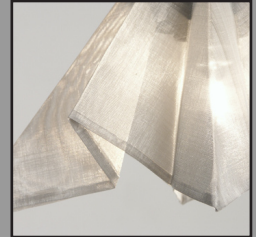

EXTRA LARGE STAR CEILING PENDANT

RELATED PRODUCTS

25X-P

BLACK
CANOPY

STAINLESS
STEEL MESH

COPPER
MESH

BRASS
MESH

PRODUCT DESCRIPTION

The Star beams light through layers of folded brass, copper or stainless steel mesh. The Star pendant is available with a single or double layers shade in three different sizes. The standing lamps have a rust or silver base. The table lamp has a Hi/Lo dimmer switch, and the floor lamp features a full range dimmer.

SPECIFICATIONS

Style Code	25X-P
Collection	Star
Dimensions	12"H x 24"W
Key Features	Shade – brass, copper and stainless steel Finish – black painted metal canopy One 60w medium incandescent base bulb – Type B
Wiring Options	Hardwire – adjustable 8ft black cord Swag – 15ft black cordset with switch and plug
Designer	Adam Jackson Pollock and Ben Goldstone
Manufacturer	Fire Farm, Inc. in the USA
Additional Notes	Custom finish or cord length may be ordered for modest additional charge