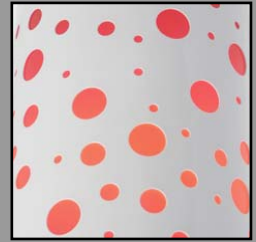

ROCK CEILING PENDANT (P2 BODY TYPE)

RELATED PRODUCTS

BLUE PLASTIC
DIFFUSER

ORANGE PLASTIC
DIFFUSER

RED PLASTIC
DIFFUSER

YELLOW PLASTIC
DIFFUSER

PRODUCT DESCRIPTION

The Rock pendant belongs to the Rock, Paper, Scissors series available in two table, two pendant and three ADA compliant sconces with white exteriors and vibrant red, blue, orange or yellow interiors. This version uses a colored plastic light diffuser inside the metal frame.

SPECIFICATIONS

Style Code	1A-P2 (P2 Body Type)
Collection	Rock, Paper, Scissors
Dimensions	16"H x 6"W
Key Features	Shade – white painted metal exterior with red, blue, orange or yellow plastic diffuser One 100w medium incandescent base bulb – Type A
Wiring Options	Hardwire – adjustable 8ft white cord Swag – 15ft white cordset with switch and plug
Designer	Adam Jackson Pollock
Manufacturer	Fire Farm, Inc. in the USA
Additional Notes	Custom finish or cord length may be ordered for modest additional charge