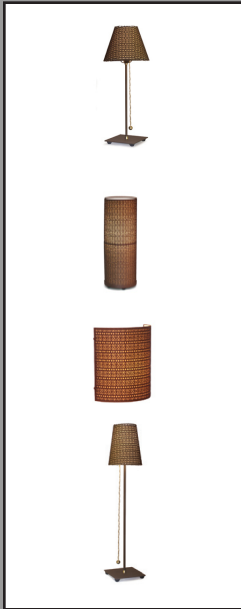

TORI CEILING PENDANT

RELATED PRODUCTS

BLACK
CANOPY

METAL AND
PARCHMENT

PARCHMENT

PRODUCT DESCRIPTION

The Tori filigree metal shade creates a richly patterned light, while the parchment colored under-shade provides a warm, even down light. The metal over-shade has a rust finish. The Tori is also available in a matching table lamp and wall sconce. The Lena and Casbah are available in matching table lamps, pendants and wall sconces.

SPECIFICATIONS

Style Code	37-P
Collection	Tori & Lena
Dimensions	6"H x 8"W
Key Features	Shade – rust filigree metal over parchment or parchment only Finish – black painted metal canopy One 60w medium incandescent base bulb – Type B
Wiring Options	Hardwire – adjustable 8ft black cord Swag – 15ft black cordset with switch and plug
Designer	Adam Jackson Pollock and Ben Goldstone
Manufacturer	Fire Farm, Inc. in the USA
Additional Notes	Custom shade or cord length may be ordered for modest additional charge