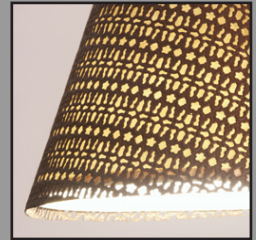

TORI CEILING PENDANT

RELATED PRODUCTS

BLACK
CANOPY

METAL AND
PARCHMENT

PARCHMENT

PRODUCT DESCRIPTION

The Tori filigree metal shade creates a richly patterned light, while the parchment colored under-shade provides a warm, even down light. The metal over-shade has a rust finish. The Tori is also available in a matching table lamp and wall sconce. The Lena and Casbah are available in matching table lamps, pendants and wall sconces.

SPECIFICATIONS

Style Code	37-P
Collection	Tori & Lena
Dimensions	6"H x 8"W
Key Features	Shade – rust filigree metal over parchment or parchment only Finish – black painted metal canopy One 60w medium incandescent base bulb – Type B
Wiring Options	Hardwire – adjustable 8ft black cord Swag – 15ft black cordset with switch and plug
Designer	Adam Jackson Pollock and Ben Goldstone
Manufacturer	Fire Farm, Inc. in the USA
Additional Notes	Custom shade or cord length may be ordered for modest additional charge