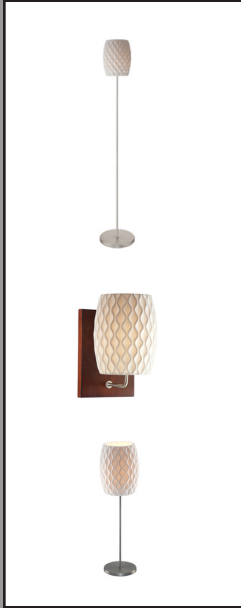

DALE CEILING PENDANT

RELATED PRODUCTS

9W-P

DARK BROWN
WOOD

BRUSHED
NICKEL

WHITE MATTE
PORCELAIN

PRODUCT DESCRIPTION

Soft light calms the space creating tranquil beauty through pure porcelain. The Dale is part of our Porcelain series. The Porcelain collection is available in four distinctive designs as pendants, sconces, or table and floor lamps.

SPECIFICATIONS

Style Code	9W-P
Collection	Porcelain – Dale
Dimensions	9"H x 7"W
Key Features	Shade – white matte porcelain Finish – brushed nickel painted metal and dark brown wood canopy One 60w medium incandescent base bulb – Type G
Wiring Options	Hardwire – adjustable 8ft clear cord
Designer	Fire Farm
Made in	China
Additional Notes	Height is adjustable