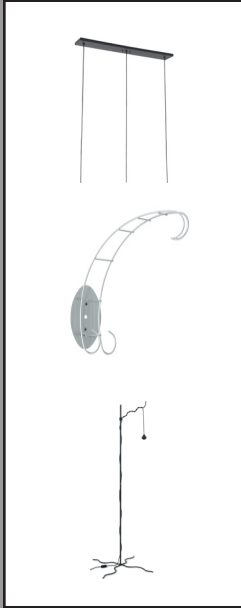

ROUND UNIVERSAL 3-PENDANT CHANDELIER CANOPY

RELATED PRODUCTS

SILVER
PAINT

BLACK
PAINT

WHITE
PAINT

RUST
PAINT

PRODUCT DESCRIPTION

This Universal Canopy allows any 3 of our pendants to be turned into a chandelier fixture. Additional holes to accept more pendants can be requested. The heights of each pendant can be adjusted individually.

SPECIFICATIONS

Style Code	9V
Collection	Universal Components
Dimensions	17.5"H x 4.5"W
Key Features	Finish – silver, black, white or rust paint
Wiring Options	--
Designer	Fire Farm
Manufacturer	Fire Farm, Inc. in the USA
Additional Notes	Custom finish may be ordered for modest additional charge.