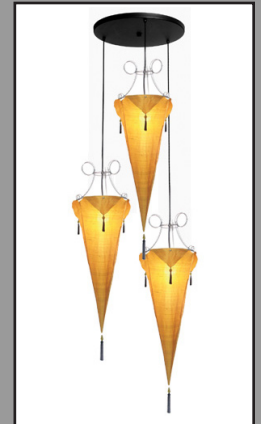

ROUND UNIVERSAL 3-PENDANT CHANDELIER CANOPY

RELATED PRODUCTS

SILVER
PAINT

BLACK
PAINT

WHITE
PAINT

RUST
PAINT

PRODUCT DESCRIPTION

This Universal Canopy allows any 3 of our pendants to be turned into a chandelier fixture. Additional holes to accept more pendants can be requested. The heights of each pendant can be adjusted individually.

SPECIFICATIONS

Style Code	9V
Collection	Universal Components
Dimensions	17.5"H x 4.5"W
Key Features	Finish – silver, black, white or rust paint
Wiring Options	--
Designer	Fire Farm
Manufacturer	Fire Farm, Inc. in the USA
Additional Notes	Custom finish may be ordered for modest additional charge.