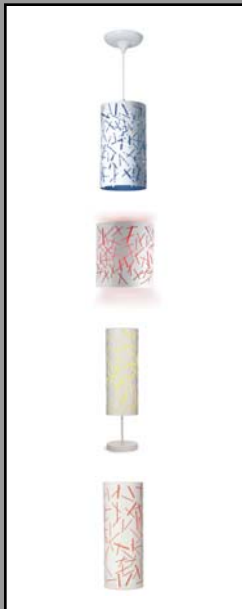

SCISSORS CEILING PENDANT (P2 BODY TYPE)

RELATED PRODUCTS

BLUE PLASTIC
DIFFUSER

ORANGE PLASTIC
DIFFUSER

RED PLASTIC
DIFFUSER

YELLOW PLASTIC
DIFFUSER

PRODUCT DESCRIPTION

The Scissors pendant belongs to the Rock, Paper, Scissors series available in two table, two pendant and three ADA compliant sconces with white exteriors and vibrant red, blue, orange or yellow interiors. This version uses a colored plastic light diffuser inside the metal frame.

SPECIFICATIONS

Style Code	1B-P2 (P2 Body Type)
Collection	Rock, Paper, Scissors
Dimensions	16"H x 6"W
Key Features	Shade – white painted metal exterior with red, blue, orange or yellow plastic diffuser One 100w medium incandescent base bulb – Type A
Wiring Options	Hardwire – adjustable 8ft white cord Swag – 15ft white cordset with switch and plug
Designer	Adam Jackson Pollock
Manufacturer	Fire Farm, Inc. in the USA
Additional Notes	Custom finish or cord length may be ordered for modest additional charge