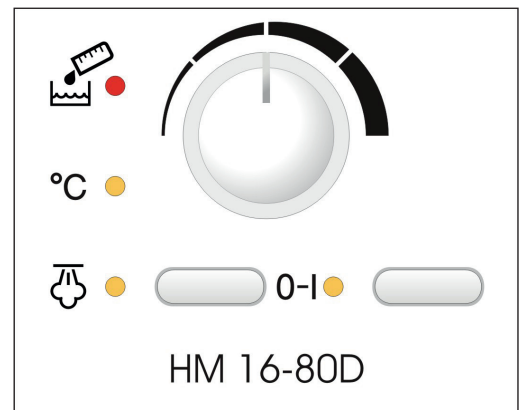

HM 16-80 Rotary Iron with Steam

The perfect linen processing tool for small business

For a crisp professional finish to linens when throughput matters, the Miele Professional HM 16-80 rotary iron offers the perfect solution. This easy-to-use pressing tool has a wide roller that allows you to press everything from shirts and pants to bed linens and tablecloths, all with an elegant, professional finish.

An electronically controlled roller provides speeds that can adjust to suit the type of laundry being pressed. This iron also offers steam heat and can be conveniently operated through the use of a foot pedal, allowing you to sit while you iron. In addition, the iron has maneuverable rollers for quick and effortless transportation, and folds away neatly for easy storage. Perfect for B&B's, small inns or restaurants/cafés.

MODEL OVERVIEW
Color: White enamel
Roller length: 32.5"
Roller diameter: 6.3"
Electric: 2 AC 220-240V 60 Hz
Item Number: 53168001D
Dimensions: Width: 19 ⁵ / ₈ " Height: 38 ³ / ₄ " Depth: 37 ³ / ₄ "