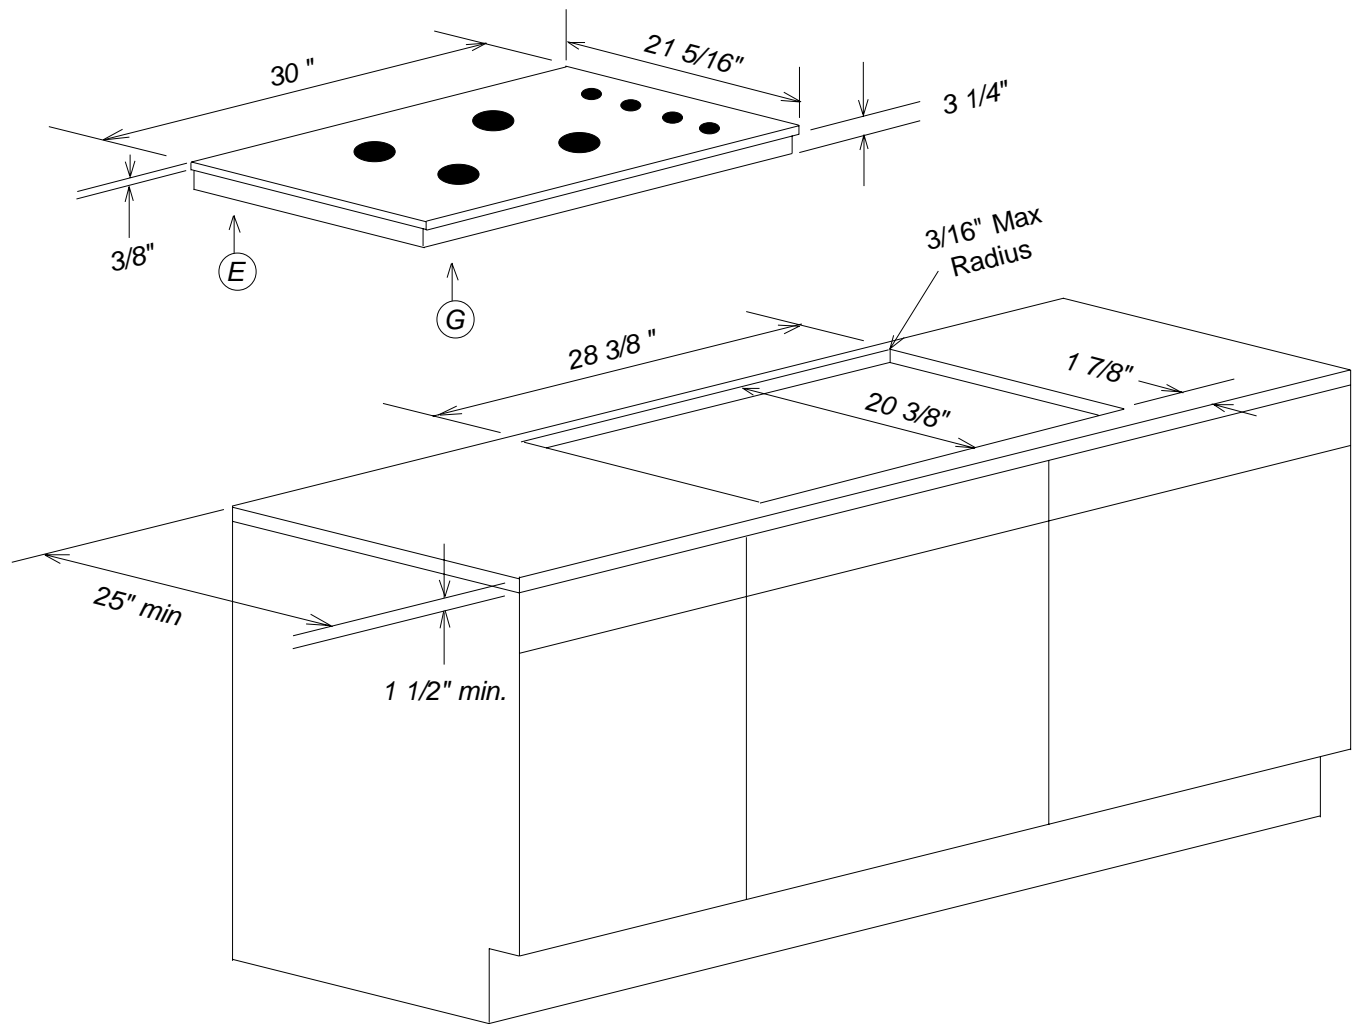

# Product and Cut-out Dimensions Sealed Gas Cooktop

KM3464G / KM3464LP

KM3465G / KM3465LP

Location Codes
E - 5 foot - 120 Volt - 15 Amp 3 wire molded plug power supply connects rear left bottom.
G - Gas connects rear center bottom <b>MUST USE REGULATOR.</b>
Notes
<ul style="list-style-type: none"> <li>• Please specify <b>Natural Gas</b> or <b>LP</b> unit when ordering.</li> <li>• All installations must be done in accordance with local codes.</li> </ul>

NOTE: Drawing is not to scale.  
SPECIFICATION SHEETS 010306