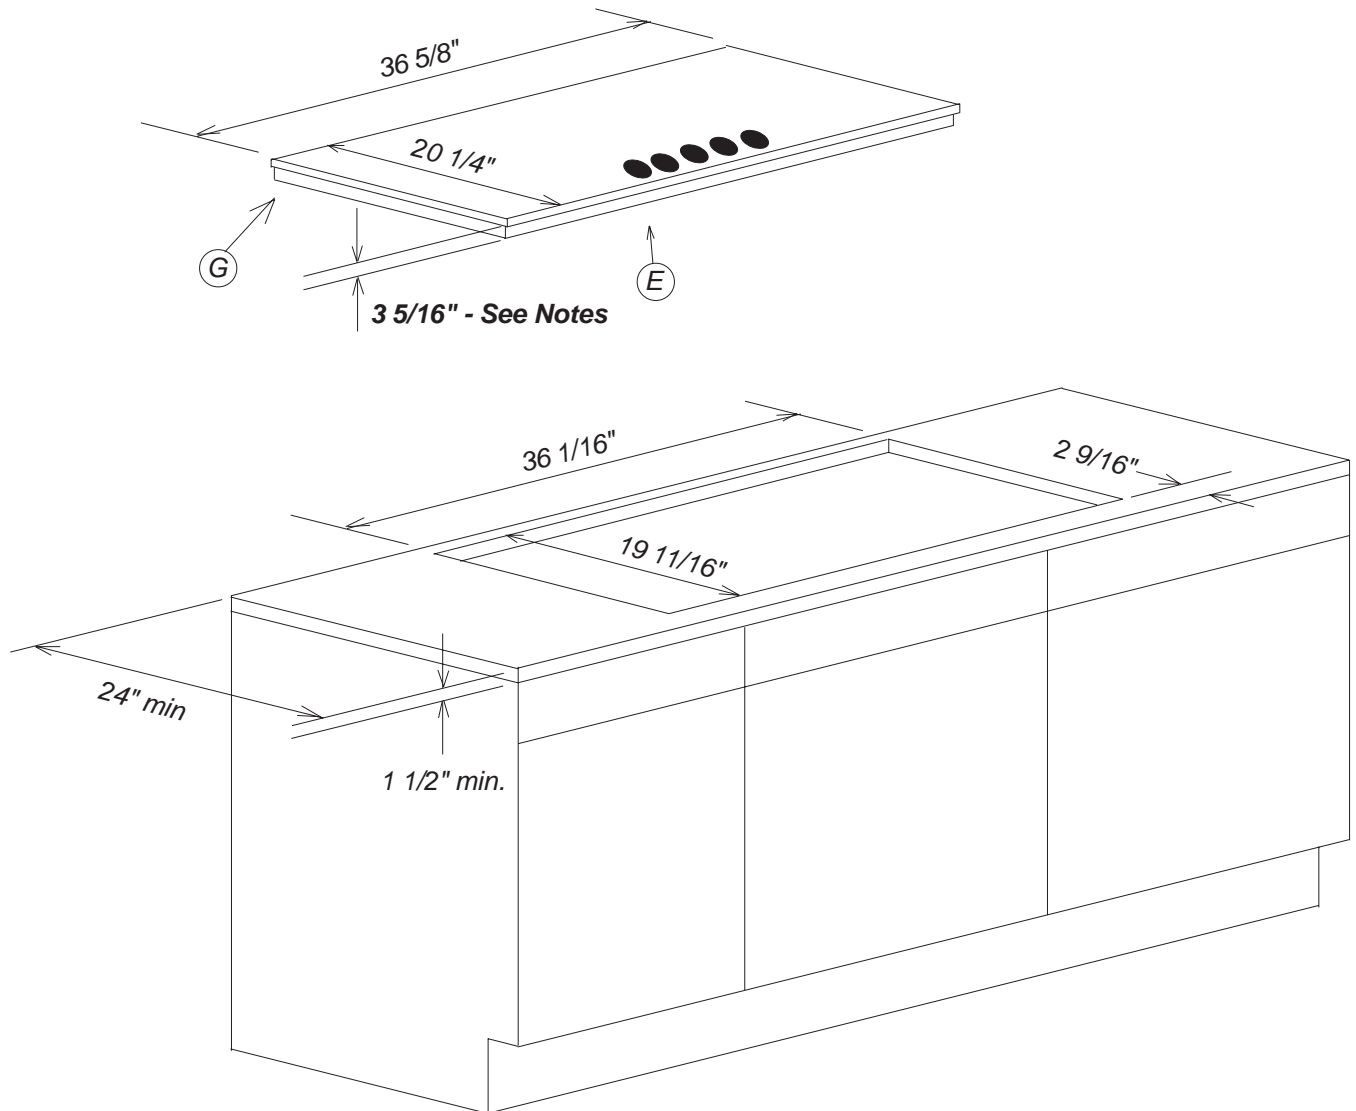

Product and Cut-out Dimensions

Glass Gas Cooktop

KM391

Location Codes
E - 5 foot - 120 volt standard power supply connects rear center bottom
G - Gas connects rear left bottom
Notes
<ul style="list-style-type: none"> All installations must be done in accordance with local codes. Unit depth is 1 7/8" thick. Total built-in height includes 1 7/16" for electrical box Surface is 5/16" thick.

NOTE: Drawing is not to scale.
SPECIFICATION SHEETS 010904