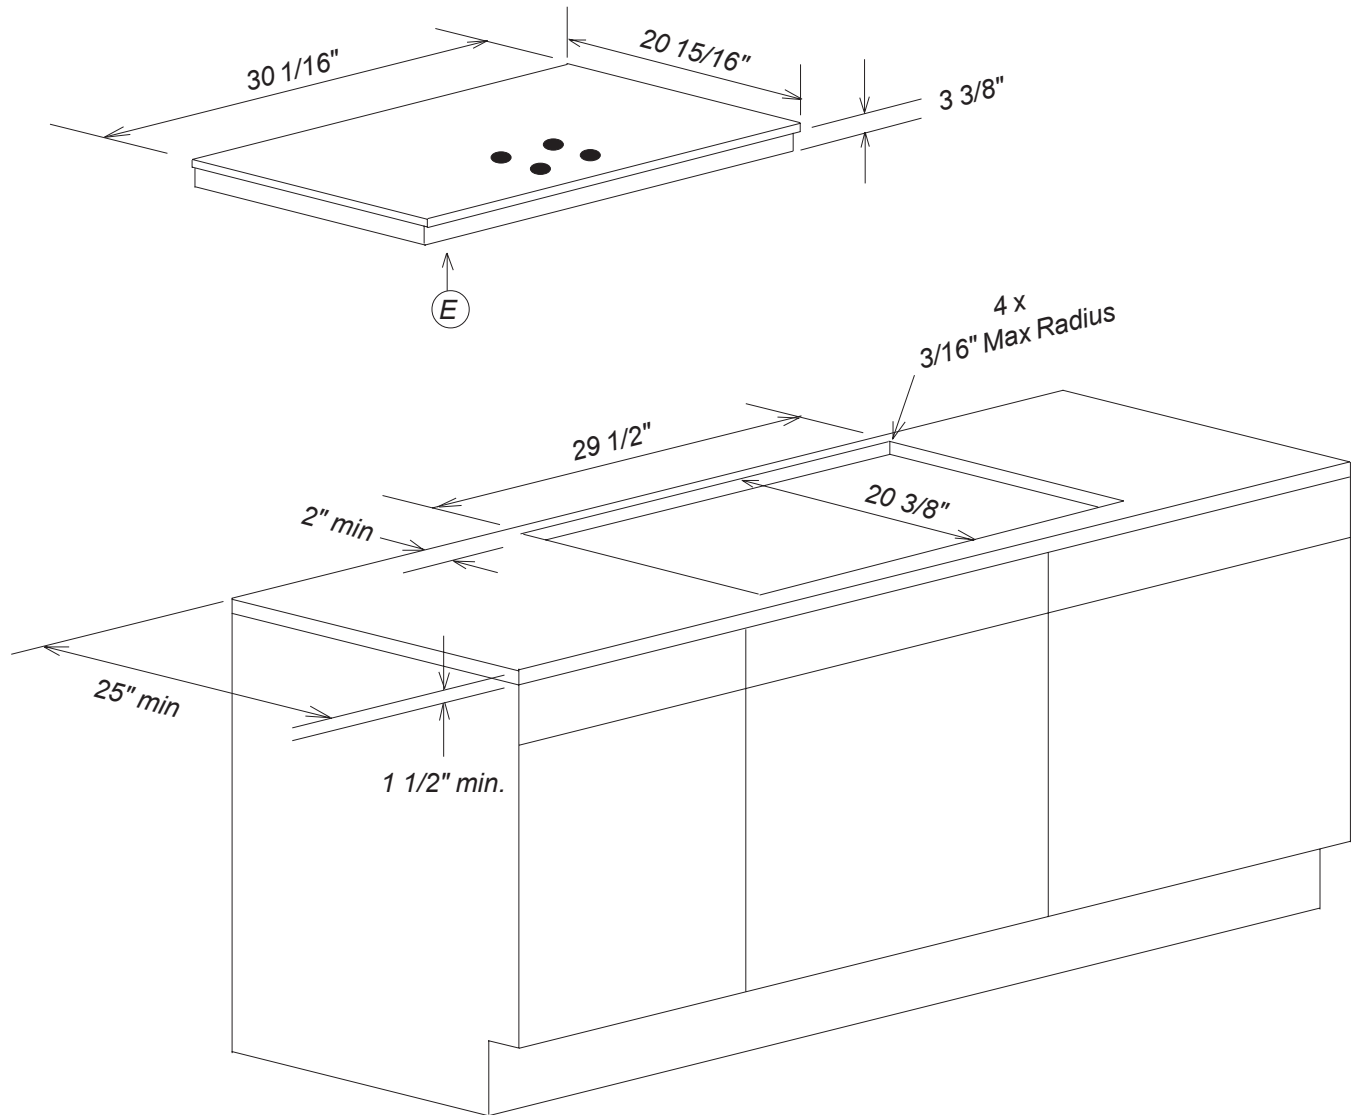

Product and Cut-out Dimensions

Knob Control Electric Cooktop

KM424

Location Codes

E - 208 / 240 Volt - 40 Amp 3-wire power supply connects rear center bottom.

Notes

- Please specify 208 Volt or 240 Volt unit when ordering.
- All installations must be done in accordance with local codes.

NOTE: Drawing is not to scale.
SPECIFICATION SHEETS 020204