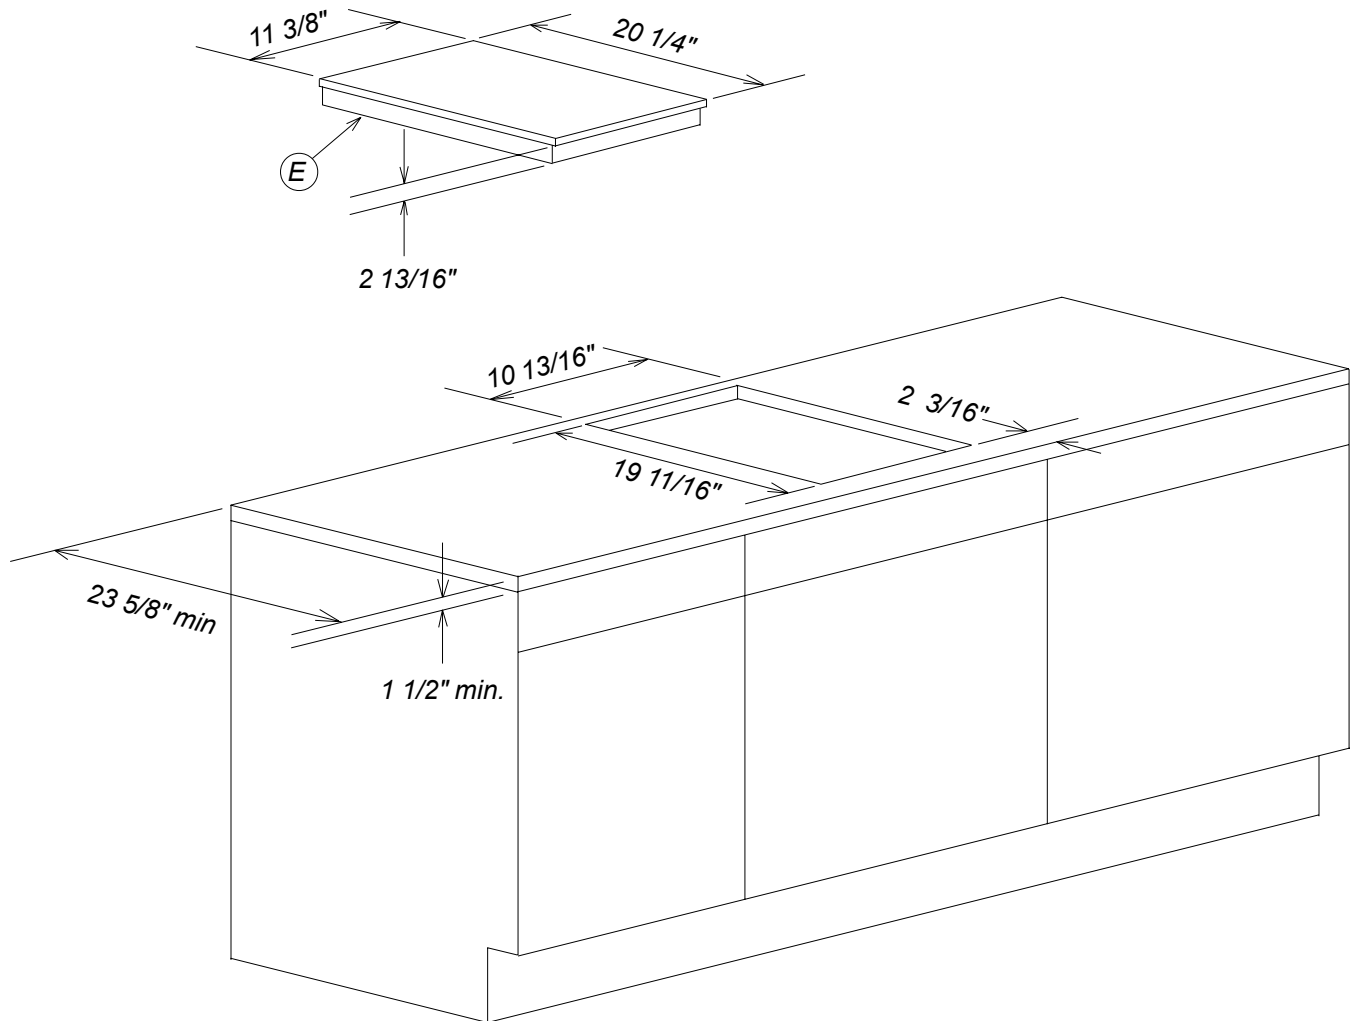

Product and Cut-out Dimensions

Modular Combiset Program

2 Burner Electric Cooktop

KM400

Location Codes
E - 5 foot - 208-240 Volt - 15 Amp 3-wire power supply connects rear right bottom.
Notes
• All installations must be done in accordance with local codes.

NOTE: Drawing is not to scale.
SPECIFICATION SHEETS 010300