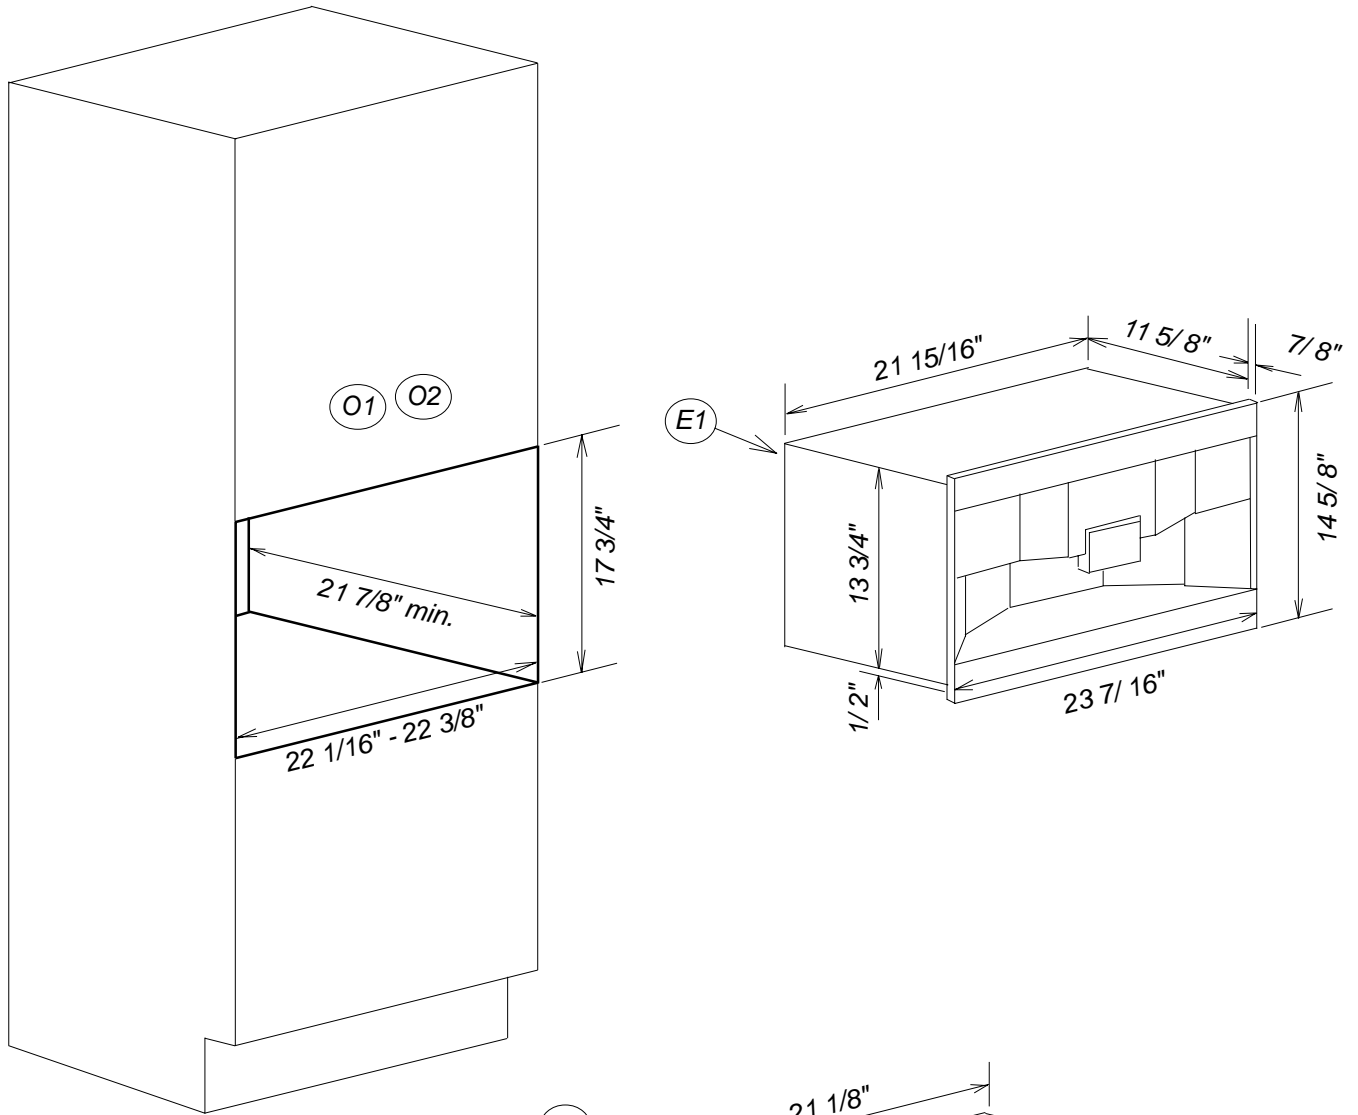

# Product and Cut-out Dimensions Plate Warmer and Coffee System EGW2062 & CVA2662

Location Codes
E1- Plugged electrical main connects left back side (NEMA 5-15P).
O1 - 120 Volt - 15 Amp - 3 Wire outlet (live / neutral / ground - NEMA 5-15R). Locate in adjoining cabinet
E2- Plugged electrical main connects left back side (NEMA 5-15P).
O2- 120 Volt - 15 Amp - 3 Wire outlet (live / neutral / ground - NEMA 5-15R). Locate in adjoining cabinet
Notes
• All installations must be done in accordance with local codes.

NOTE: Drawing is not to scale.  
SPECIFICATION SHEETS 010409