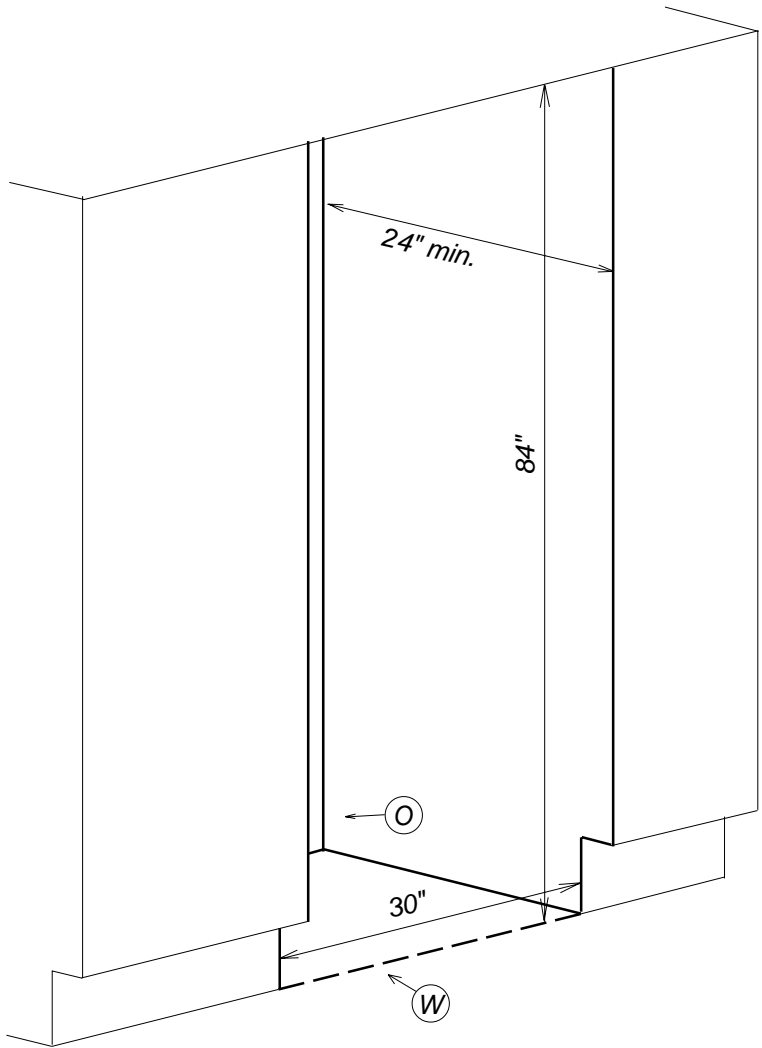

# Product and Cut-out Dimensions KF1811SF / KF1801SF

Location Codes
<i>E - 5 foot - 120 Volt - 15 Amp 3-wire molded plug power supply connects lower left rear.</i>
<i>O - Standard NEMA 5-15 Outlet - locate less than 9" above finished floor</i>
<i>W - 1/4" flexible water line - tape to floor</i>
Notes
• All Installations must be done in accordance with local codes

NOTE: Drawing is not to scale.  
SPECIFICATION SHEETS 011108

# Hinging Details

90° Door

Door Swing

115° Door

Door Swing

NOTE: Drawing is not to scale.  
SPECIFICATION SHEETS 011108