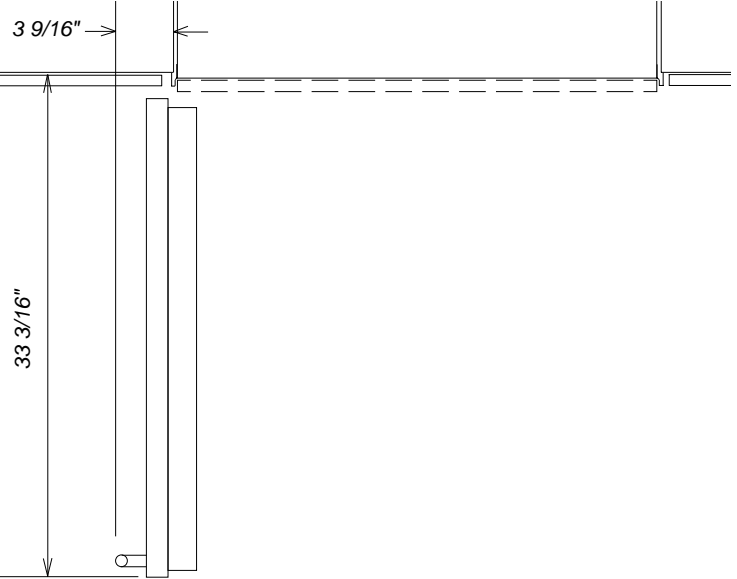

NOTE: Drawing is not to scale.  
SPECIFICATION SHEETS 011108

# Hinging Details

90° Door

Door Swing

115° Door

Door Swing

NOTE: Drawing is not to scale.  
SPECIFICATION SHEETS 011108