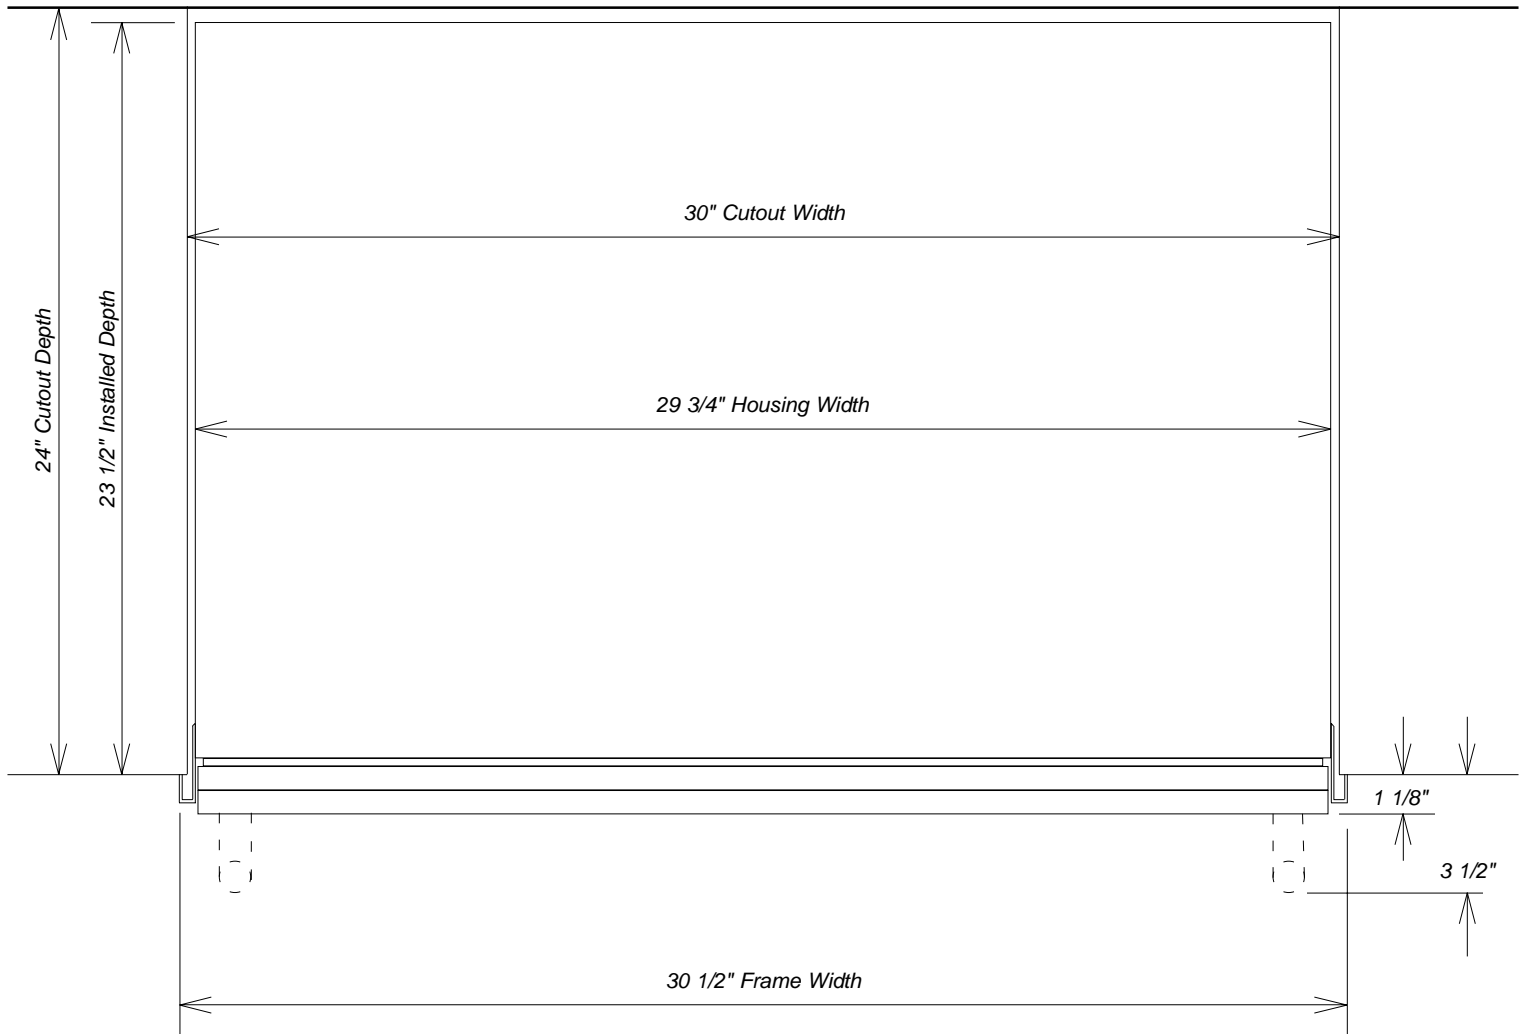

# Product and Cut-out Dimensions KF1811SF / KF1801SF

Location Codes
<i>E - 5 foot - 120 Volt - 15 Amp 3-wire molded plug power supply connects lower left rear.</i>
<i>O - Standard NEMA 5-15 Outlet - locate less than 9" above finished floor</i>
<i>W - 1/4" flexible water line - tape to floor</i>
Notes
• All Installations must be done in accordance with local codes

NOTE: Drawing is not to scale.  
SPECIFICATION SHEETS 011108

# Hinging Details

90° Door

Door Swing

115° Door

Door Swing

NOTE: Drawing is not to scale.  
SPECIFICATION SHEETS 011108