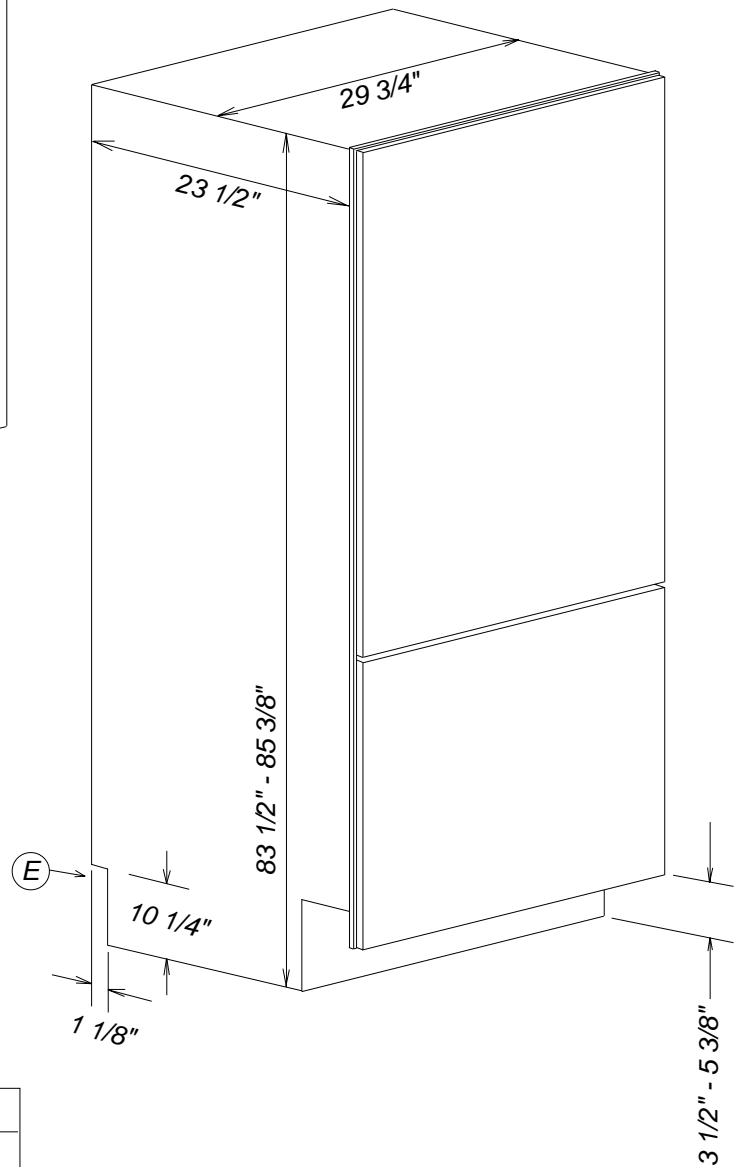

# Product and Cut-out Dimensions KF1811SF / KF1801SF

Location Codes
<i>E - 5 foot - 120 Volt - 15 Amp 3-wire molded plug power supply connects lower left rear.</i>
<i>O - Standard NEMA 5-15 Outlet - locate less than 9" above finished floor</i>
<i>W - 1/4" flexible water line - tape to floor</i>
Notes
• All Installations must be done in accordance with local codes

NOTE: Drawing is not to scale.  
SPECIFICATION SHEETS 011108

# Hinging Details

90° Door

Door Swing

115° Door

Door Swing

NOTE: Drawing is not to scale.  
SPECIFICATION SHEETS 011108