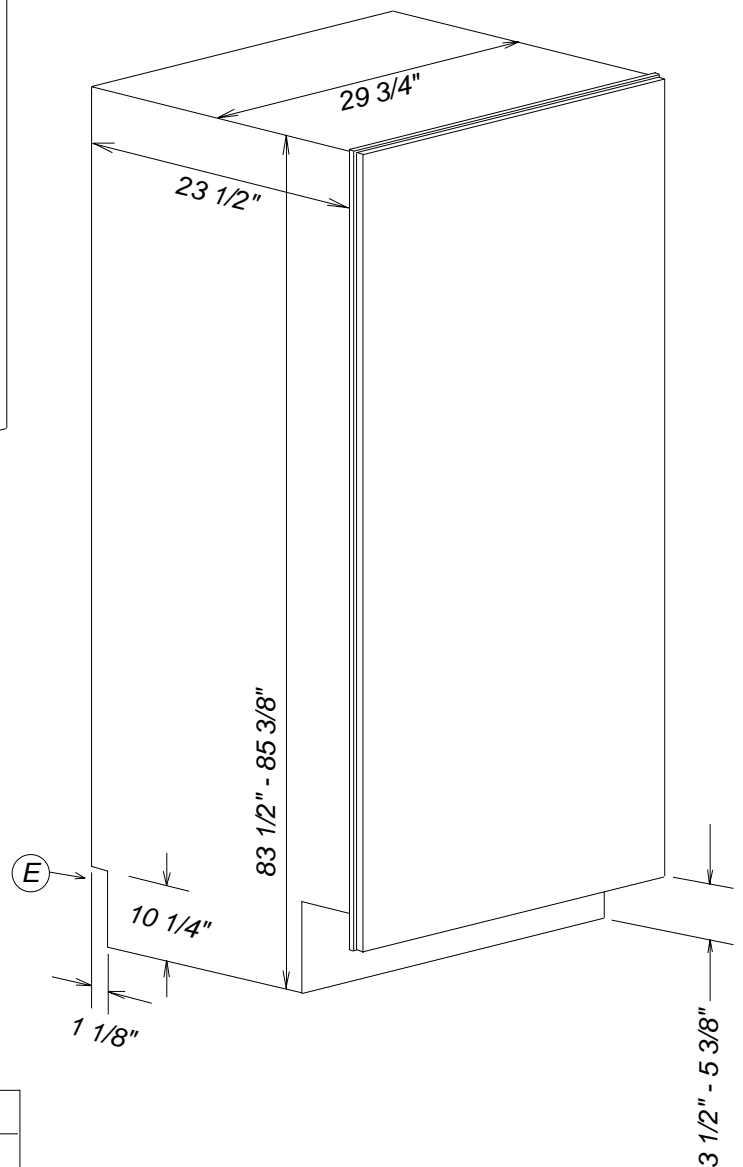

Product and Cut-out Dimensions F1811SF / F1801SF

Location Codes
<i>E - 5 foot - 120 Volt - 15 Amp 3-wire molded plug power supply connects lower left rear.</i>
<i>O - Standard NEMA 5-15 Outlet - locate less than 9" above finished floor</i>
<i>W - 1/4" flexible water line - tape to floor</i>
Notes
• All Installations must be done in accordance with local codes

NOTE: Drawing is not to scale.
SPECIFICATION SHEETS 150209

Top View

F1811SF / F1801SF

Hinging Details

90° Door

Door Swing

NOTE: Additional space needed depending on the thickness of front panels and handle used.
Freezer units cannot be stop pinned at 90°

115° Door

Door Swing

NOTE: Additional space needed depending on the thickness of front panels and handle used.
Freezer units cannot be stop pinned at 90°