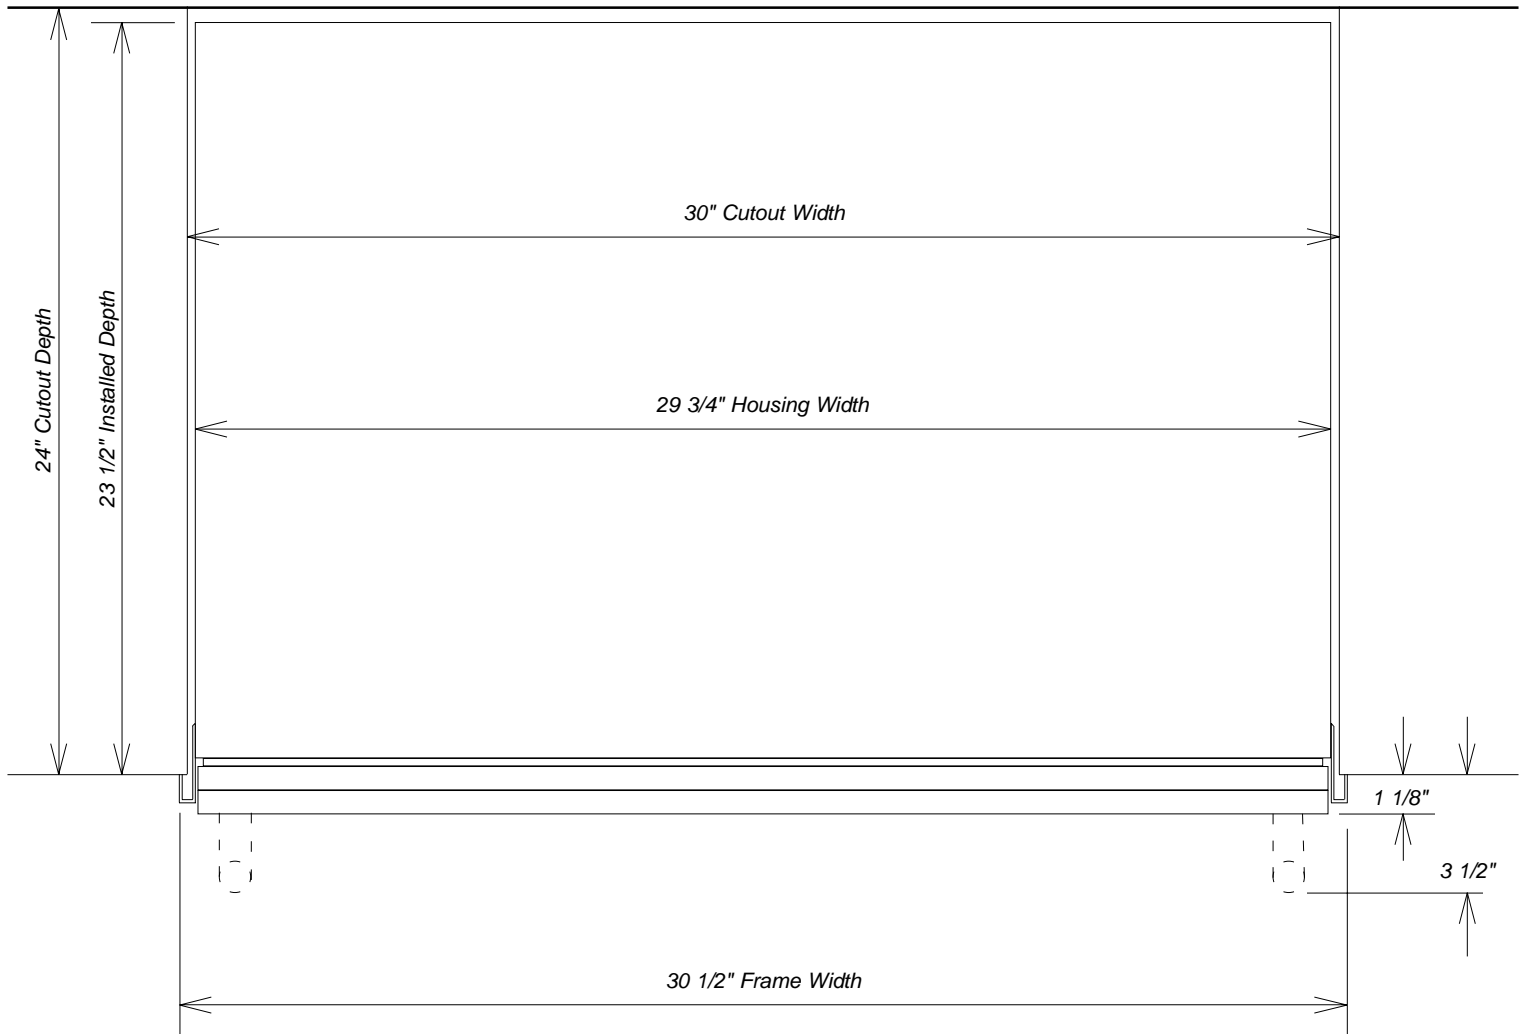

Product and Cut-out Dimensions F1811SF / F1801SF

Location Codes
<i>E - 5 foot - 120 Volt - 15 Amp 3-wire molded plug power supply connects lower left rear.</i>
<i>O - Standard NEMA 5-15 Outlet - locate less than 9" above finished floor</i>
<i>W - 1/4" flexible water line - tape to floor</i>
Notes
• All Installations must be done in accordance with local codes

NOTE: Drawing is not to scale.
SPECIFICATION SHEETS 150209

Top View

F1811SF / F1801SF

Hinging Details

90° Door

Door Swing

NOTE: Additional space needed depending on the thickness of front panels and handle used.
Freezer units cannot be stop pinned at 90°

115° Door

Door Swing

NOTE: Additional space needed depending on the thickness of front panels and handle used.
Freezer units cannot be stop pinned at 90°