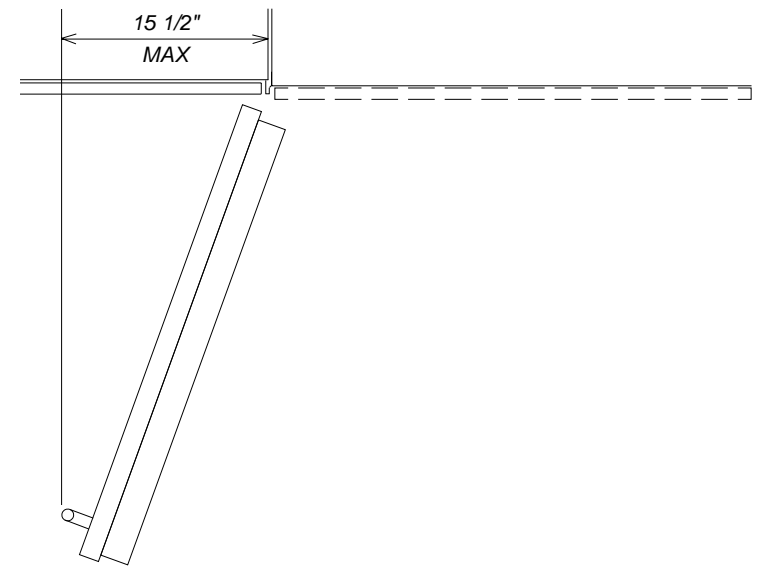

Product and Cut-out Dimensions F1811SF / F1801SF

Location Codes
<i>E - 5 foot - 120 Volt - 15 Amp 3-wire molded plug power supply connects lower left rear.</i>
<i>O - Standard NEMA 5-15 Outlet - locate less than 9" above finished floor</i>
<i>W - 1/4" flexible water line - tape to floor</i>
Notes
• All Installations must be done in accordance with local codes

NOTE: Drawing is not to scale.
SPECIFICATION SHEETS 150209

Top View

F1811SF / F1801SF

Hinging Details

90° Door

Door Swing

NOTE: Additional space needed depending on the thickness of front panels and handle used.
Freezer units cannot be stop pinned at 90°

115° Door

Door Swing

NOTE: Additional space needed depending on the thickness of front panels and handle used.
Freezer units cannot be stop pinned at 90°