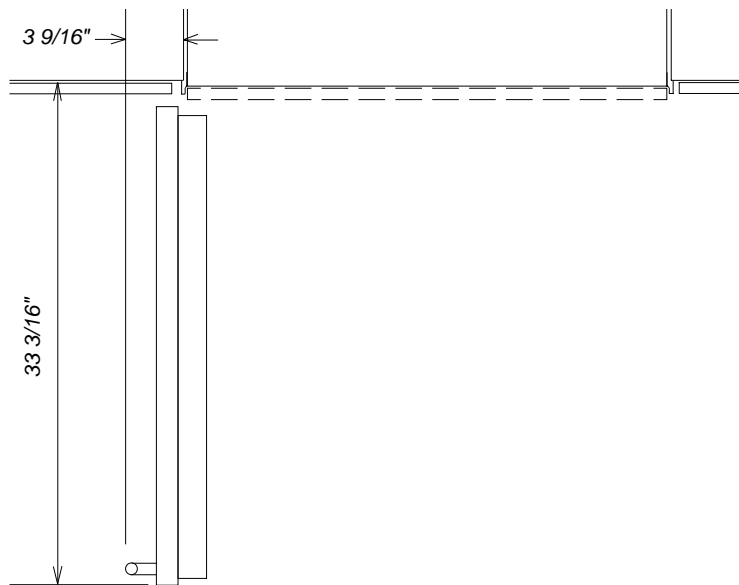

Product and Cut-out Dimensions F1811SF / F1801SF

Location Codes
<i>E - 5 foot - 120 Volt - 15 Amp 3-wire molded plug power supply connects lower left rear.</i>
<i>O - Standard NEMA 5-15 Outlet - locate less than 9" above finished floor</i>
<i>W - 1/4" flexible water line - tape to floor</i>
Notes
• All Installations must be done in accordance with local codes

NOTE: Drawing is not to scale.
SPECIFICATION SHEETS 150209

Top View

F1811SF / F1801SF

Hinging Details

90° Door

Door Swing

NOTE: Additional space needed depending on the thickness of front panels and handle used.
Freezer units cannot be stop pinned at 90°

115° Door

Door Swing

NOTE: Additional space needed depending on the thickness of front panels and handle used.
Freezer units cannot be stop pinned at 90°