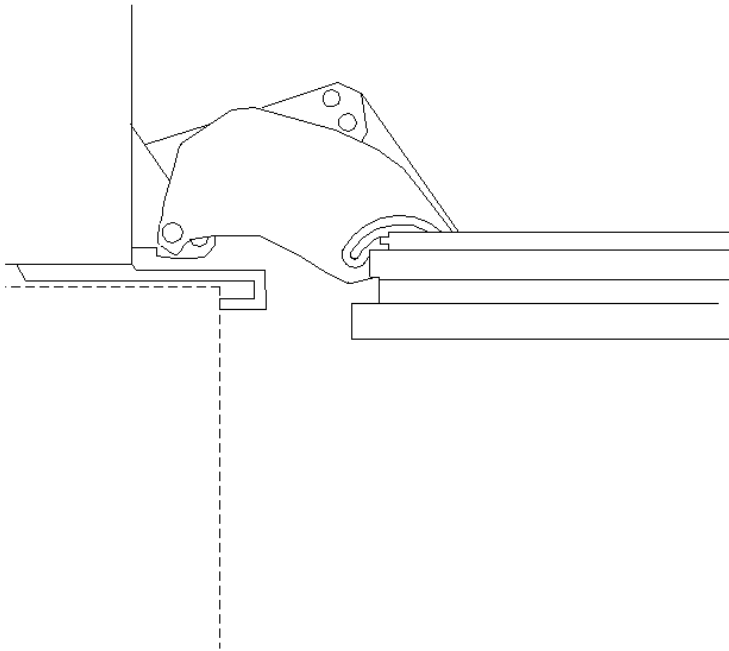

Product and Cut-out Dimensions F1811SF / F1801SF

Location Codes
<i>E - 5 foot - 120 Volt - 15 Amp 3-wire molded plug power supply connects lower left rear.</i>
<i>O - Standard NEMA 5-15 Outlet - locate less than 9" above finished floor</i>
<i>W - 1/4" flexible water line - tape to floor</i>
Notes
• All Installations must be done in accordance with local codes

NOTE: Drawing is not to scale.
SPECIFICATION SHEETS 150209

Top View

F1811SF / F1801SF

Hinging Details

90° Door

Door Swing

NOTE: Additional space needed depending on the thickness of front panels and handle used.
Freezer units cannot be stop pinned at 90°

115° Door

Door Swing

NOTE: Additional space needed depending on the thickness of front panels and handle used.
Freezer units cannot be stop pinned at 90°