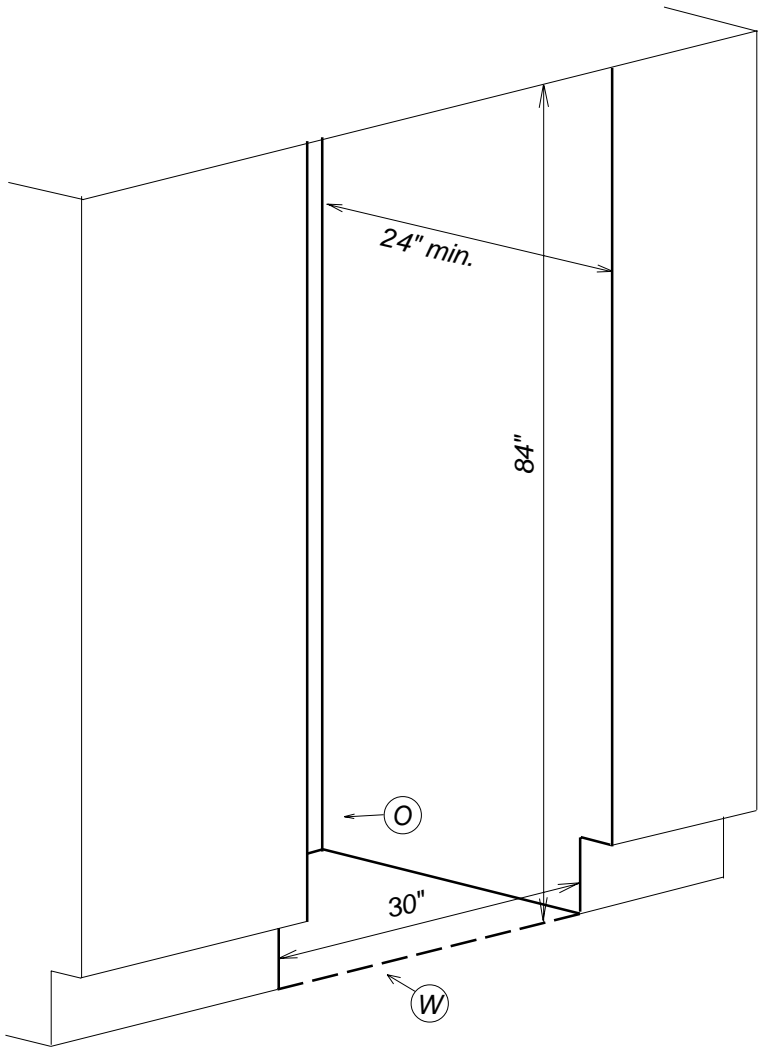

Product and Cut-out Dimensions F1811SF / F1801SF

Location Codes
<i>E - 5 foot - 120 Volt - 15 Amp 3-wire molded plug power supply connects lower left rear.</i>
<i>O - Standard NEMA 5-15 Outlet - locate less than 9" above finished floor</i>
<i>W - 1/4" flexible water line - tape to floor</i>
Notes
• All Installations must be done in accordance with local codes

NOTE: Drawing is not to scale.
SPECIFICATION SHEETS 150209

Top View

F1811SF / F1801SF

Hinging Details

90° Door

Door Swing

NOTE: Additional space needed depending on the thickness of front panels and handle used.
Freezer units cannot be stop pinned at 90°

115° Door

Door Swing

NOTE: Additional space needed depending on the thickness of front panels and handle used.
Freezer units cannot be stop pinned at 90°