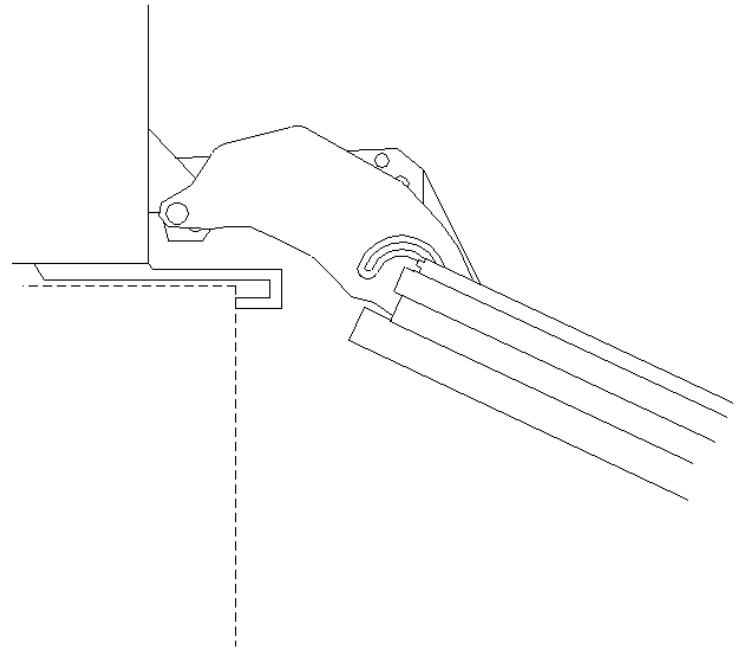

Product and Cut-out Dimensions F1811SF / F1801SF

Location Codes
<i>E - 5 foot - 120 Volt - 15 Amp 3-wire molded plug power supply connects lower left rear.</i>
<i>O - Standard NEMA 5-15 Outlet - locate less than 9" above finished floor</i>
<i>W - 1/4" flexible water line - tape to floor</i>
Notes
• All Installations must be done in accordance with local codes

NOTE: Drawing is not to scale.
SPECIFICATION SHEETS 150209

Top View

F1811SF / F1801SF

Hinging Details

90° Door

Door Swing

NOTE: Additional space needed depending on the thickness of front panels and handle used.
Freezer units cannot be stop pinned at 90°

115° Door

Door Swing

NOTE: Additional space needed depending on the thickness of front panels and handle used.
Freezer units cannot be stop pinned at 90°