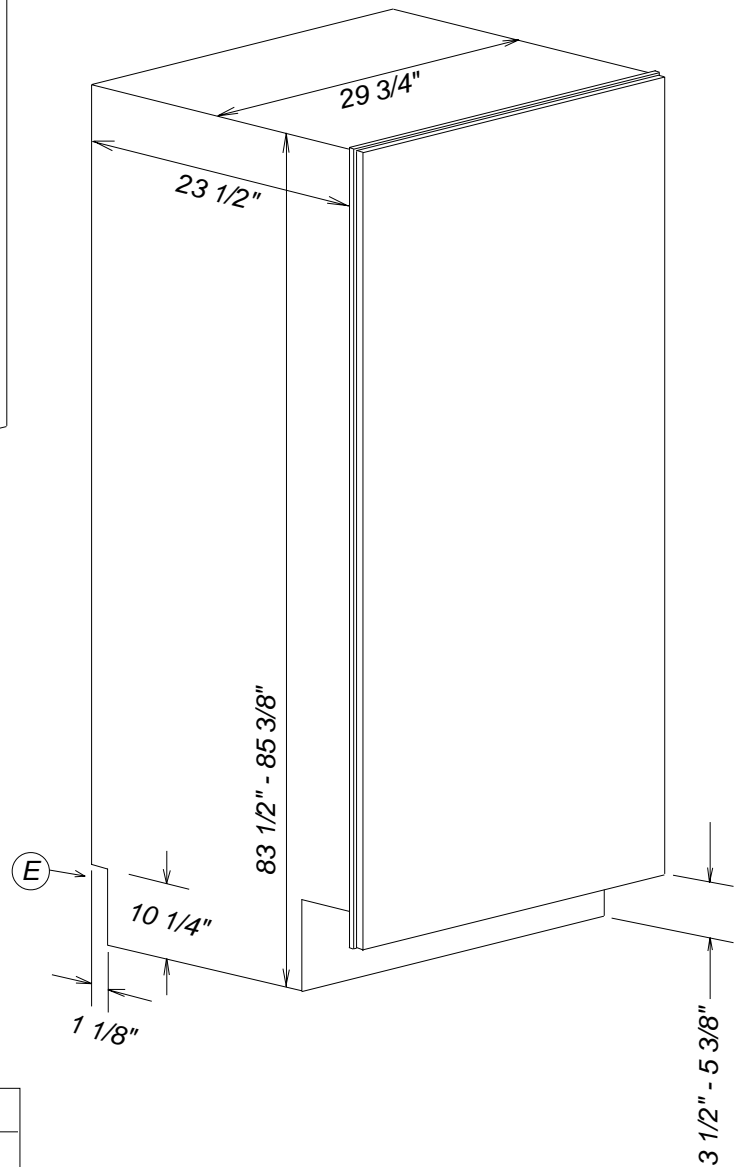

Product and Cut-out Dimensions K1811SF / K1801SF

Location Codes
<i>E</i> - 5 foot - 120 Volt - 15 Amp 3-wire molded plug power supply connects lower left rear.
<i>O</i> - Standard NEMA 5-15 Outlet - locate less than 9" above finished floor
<i>W</i> - 1/4" flexible water line - tape to floor
Notes
• All Installations must be done in accordance with local codes

NOTE: Drawing is not to scale.
SPECIFICATION SHEETS 011108

Top View

K1811SF / K1801SF

Hinging Details

90° Door

Door Swing

115° Door

Door Swing

NOTE: Drawing is not to scale.
SPECIFICATION SHEETS 011108