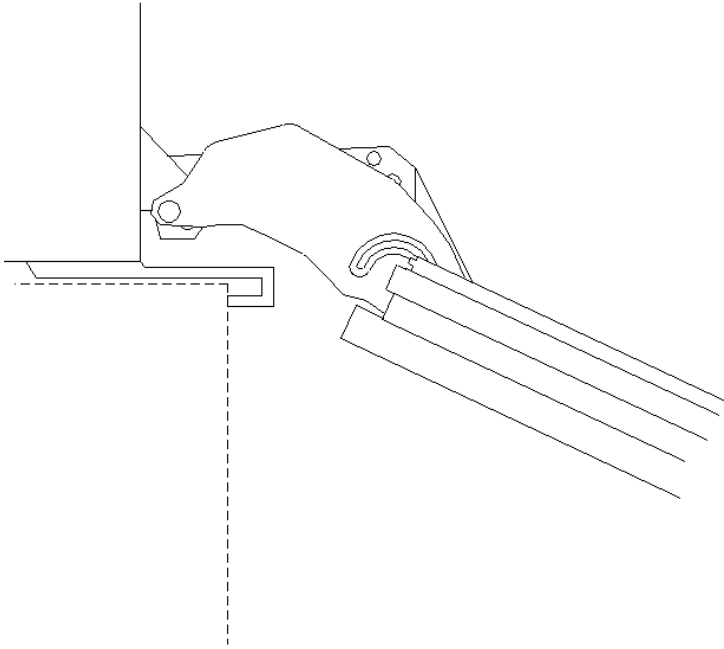

Product and Cut-out Dimensions K1811SF / K1801SF

Location Codes
<i>E</i> - 5 foot - 120 Volt - 15 Amp 3-wire molded plug power supply connects lower left rear.
<i>O</i> - Standard NEMA 5-15 Outlet - locate less than 9" above finished floor
<i>W</i> - 1/4" flexible water line - tape to floor
Notes
• All Installations must be done in accordance with local codes

NOTE: Drawing is not to scale.
SPECIFICATION SHEETS 011108

Top View

K1811SF / K1801SF

Hinging Details

90° Door

Door Swing

115° Door

Door Swing

NOTE: Drawing is not to scale.
SPECIFICATION SHEETS 011108