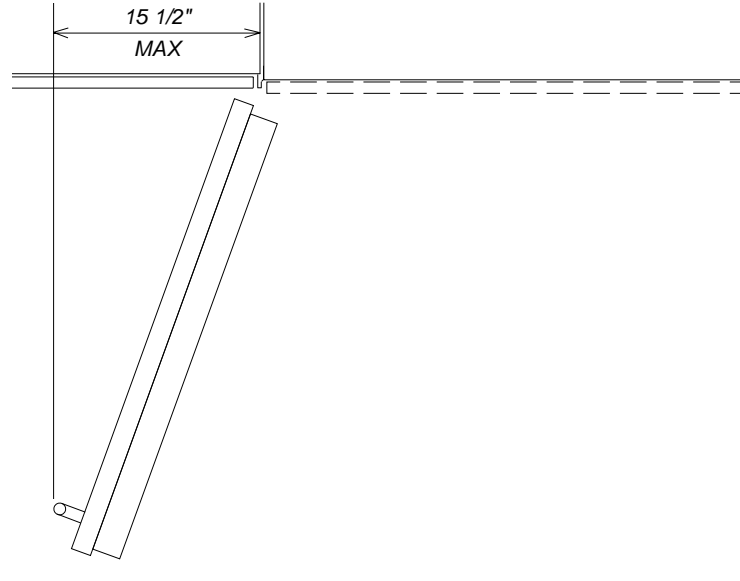

Product and Cut-out Dimensions K1811SF / K1801SF

Location Codes
<i>E</i> - 5 foot - 120 Volt - 15 Amp 3-wire molded plug power supply connects lower left rear.
<i>O</i> - Standard NEMA 5-15 Outlet - locate less than 9" above finished floor
<i>W</i> - 1/4" flexible water line - tape to floor
Notes
• All Installations must be done in accordance with local codes

NOTE: Drawing is not to scale.
SPECIFICATION SHEETS 011108

Top View

K1811SF / K1801SF

Hinging Details

90° Door

Door Swing

115° Door

Door Swing

NOTE: Drawing is not to scale.
SPECIFICATION SHEETS 011108