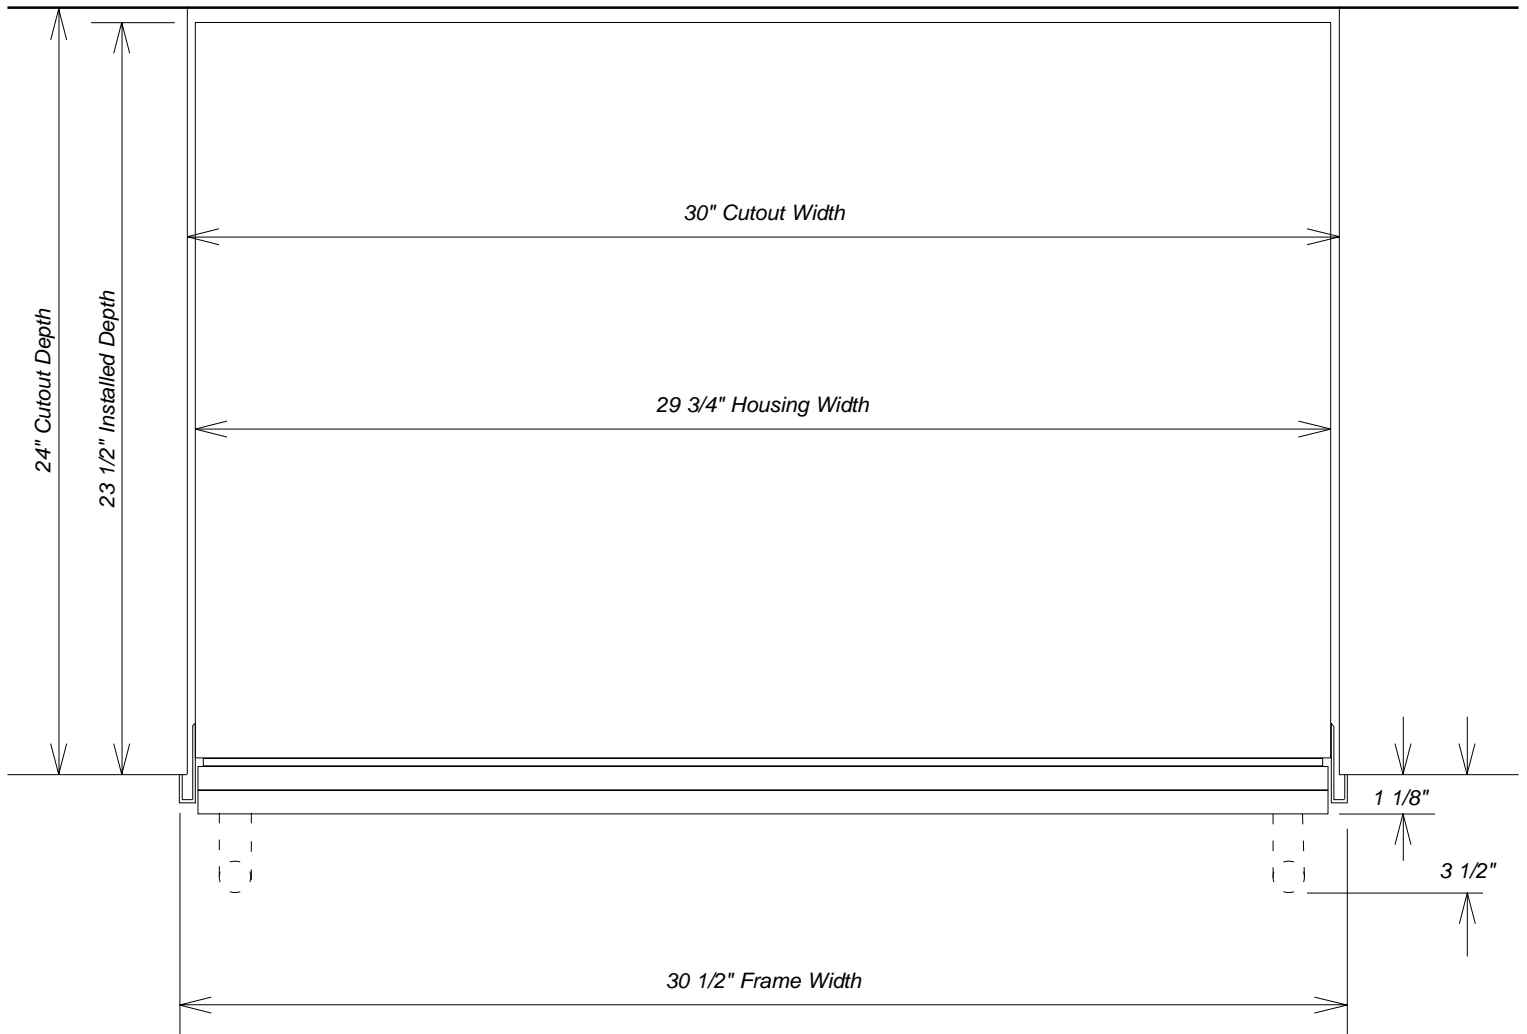

Product and Cut-out Dimensions K1811SF / K1801SF

Location Codes
<i>E</i> - 5 foot - 120 Volt - 15 Amp 3-wire molded plug power supply connects lower left rear.
<i>O</i> - Standard NEMA 5-15 Outlet - locate less than 9" above finished floor
<i>W</i> - 1/4" flexible water line - tape to floor
Notes
• All Installations must be done in accordance with local codes

NOTE: Drawing is not to scale.
SPECIFICATION SHEETS 011108

Top View

K1811SF / K1801SF

Hinging Details

90° Door

Door Swing

115° Door

Door Swing

NOTE: Drawing is not to scale.
SPECIFICATION SHEETS 011108