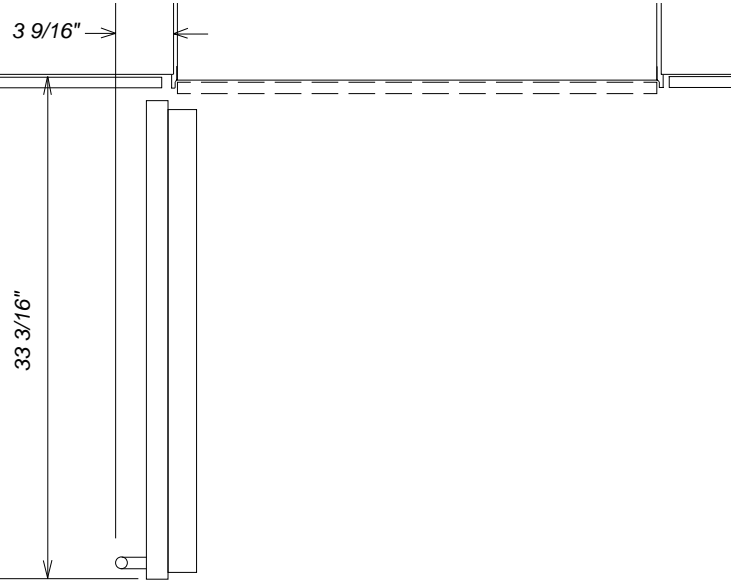

Product and Cut-out Dimensions K1811SF / K1801SF

Location Codes
<i>E</i> - 5 foot - 120 Volt - 15 Amp 3-wire molded plug power supply connects lower left rear.
<i>O</i> - Standard NEMA 5-15 Outlet - locate less than 9" above finished floor
<i>W</i> - 1/4" flexible water line - tape to floor
Notes
• All Installations must be done in accordance with local codes

NOTE: Drawing is not to scale.
SPECIFICATION SHEETS 011108

Top View

K1811SF / K1801SF

Hinging Details

90° Door

Door Swing

115° Door

Door Swing

NOTE: Drawing is not to scale.
SPECIFICATION SHEETS 011108