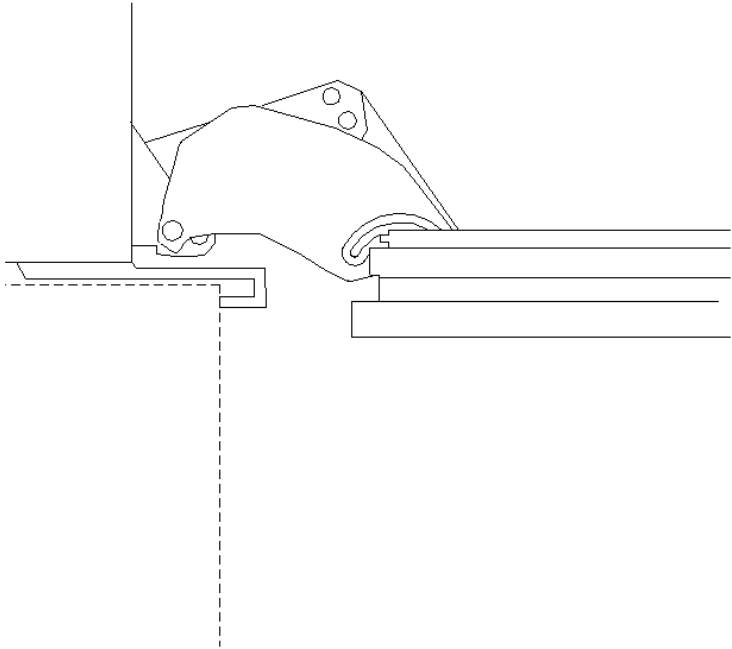

Product and Cut-out Dimensions K1811SF / K1801SF

Location Codes
<i>E</i> - 5 foot - 120 Volt - 15 Amp 3-wire molded plug power supply connects lower left rear.
<i>O</i> - Standard NEMA 5-15 Outlet - locate less than 9" above finished floor
<i>W</i> - 1/4" flexible water line - tape to floor
Notes
• All Installations must be done in accordance with local codes

NOTE: Drawing is not to scale.
SPECIFICATION SHEETS 011108

Top View

K1811SF / K1801SF

Hinging Details

90° Door

Door Swing

115° Door

Door Swing

NOTE: Drawing is not to scale.
SPECIFICATION SHEETS 011108