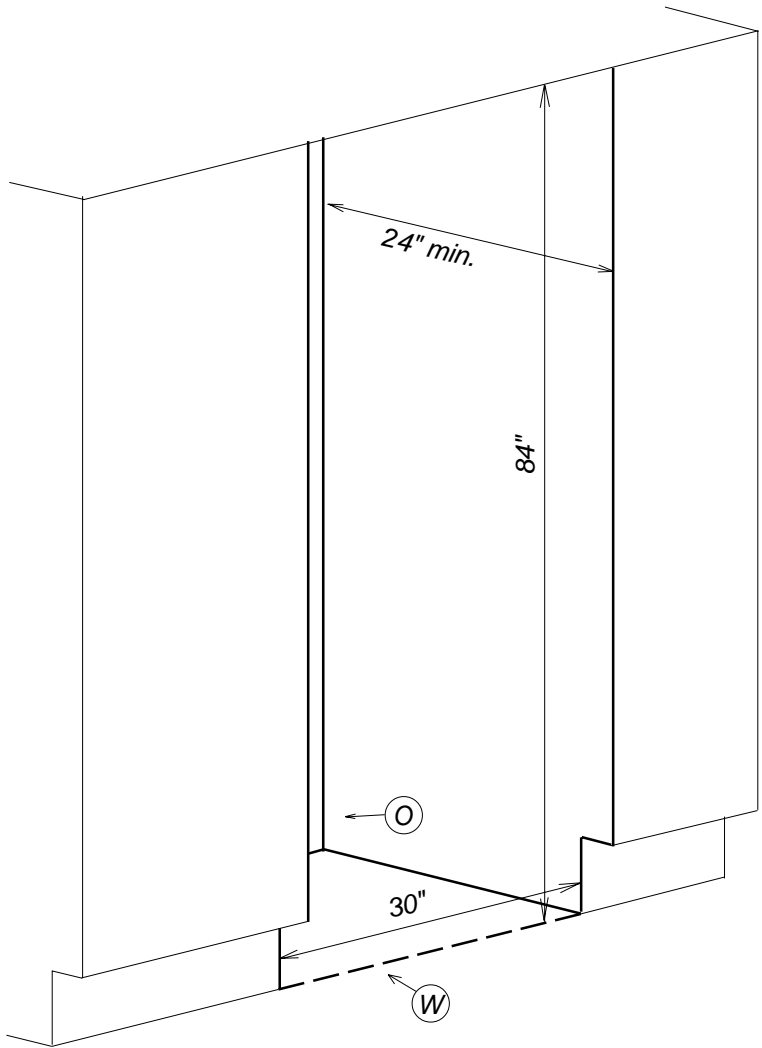

Product and Cut-out Dimensions K1811SF / K1801SF

Location Codes
<i>E</i> - 5 foot - 120 Volt - 15 Amp 3-wire molded plug power supply connects lower left rear.
<i>O</i> - Standard NEMA 5-15 Outlet - locate less than 9" above finished floor
<i>W</i> - 1/4" flexible water line - tape to floor
Notes
• All Installations must be done in accordance with local codes

NOTE: Drawing is not to scale.
SPECIFICATION SHEETS 011108

Top View

K1811SF / K1801SF

Hinging Details

90° Door

Door Swing

115° Door

Door Swing

NOTE: Drawing is not to scale.
SPECIFICATION SHEETS 011108