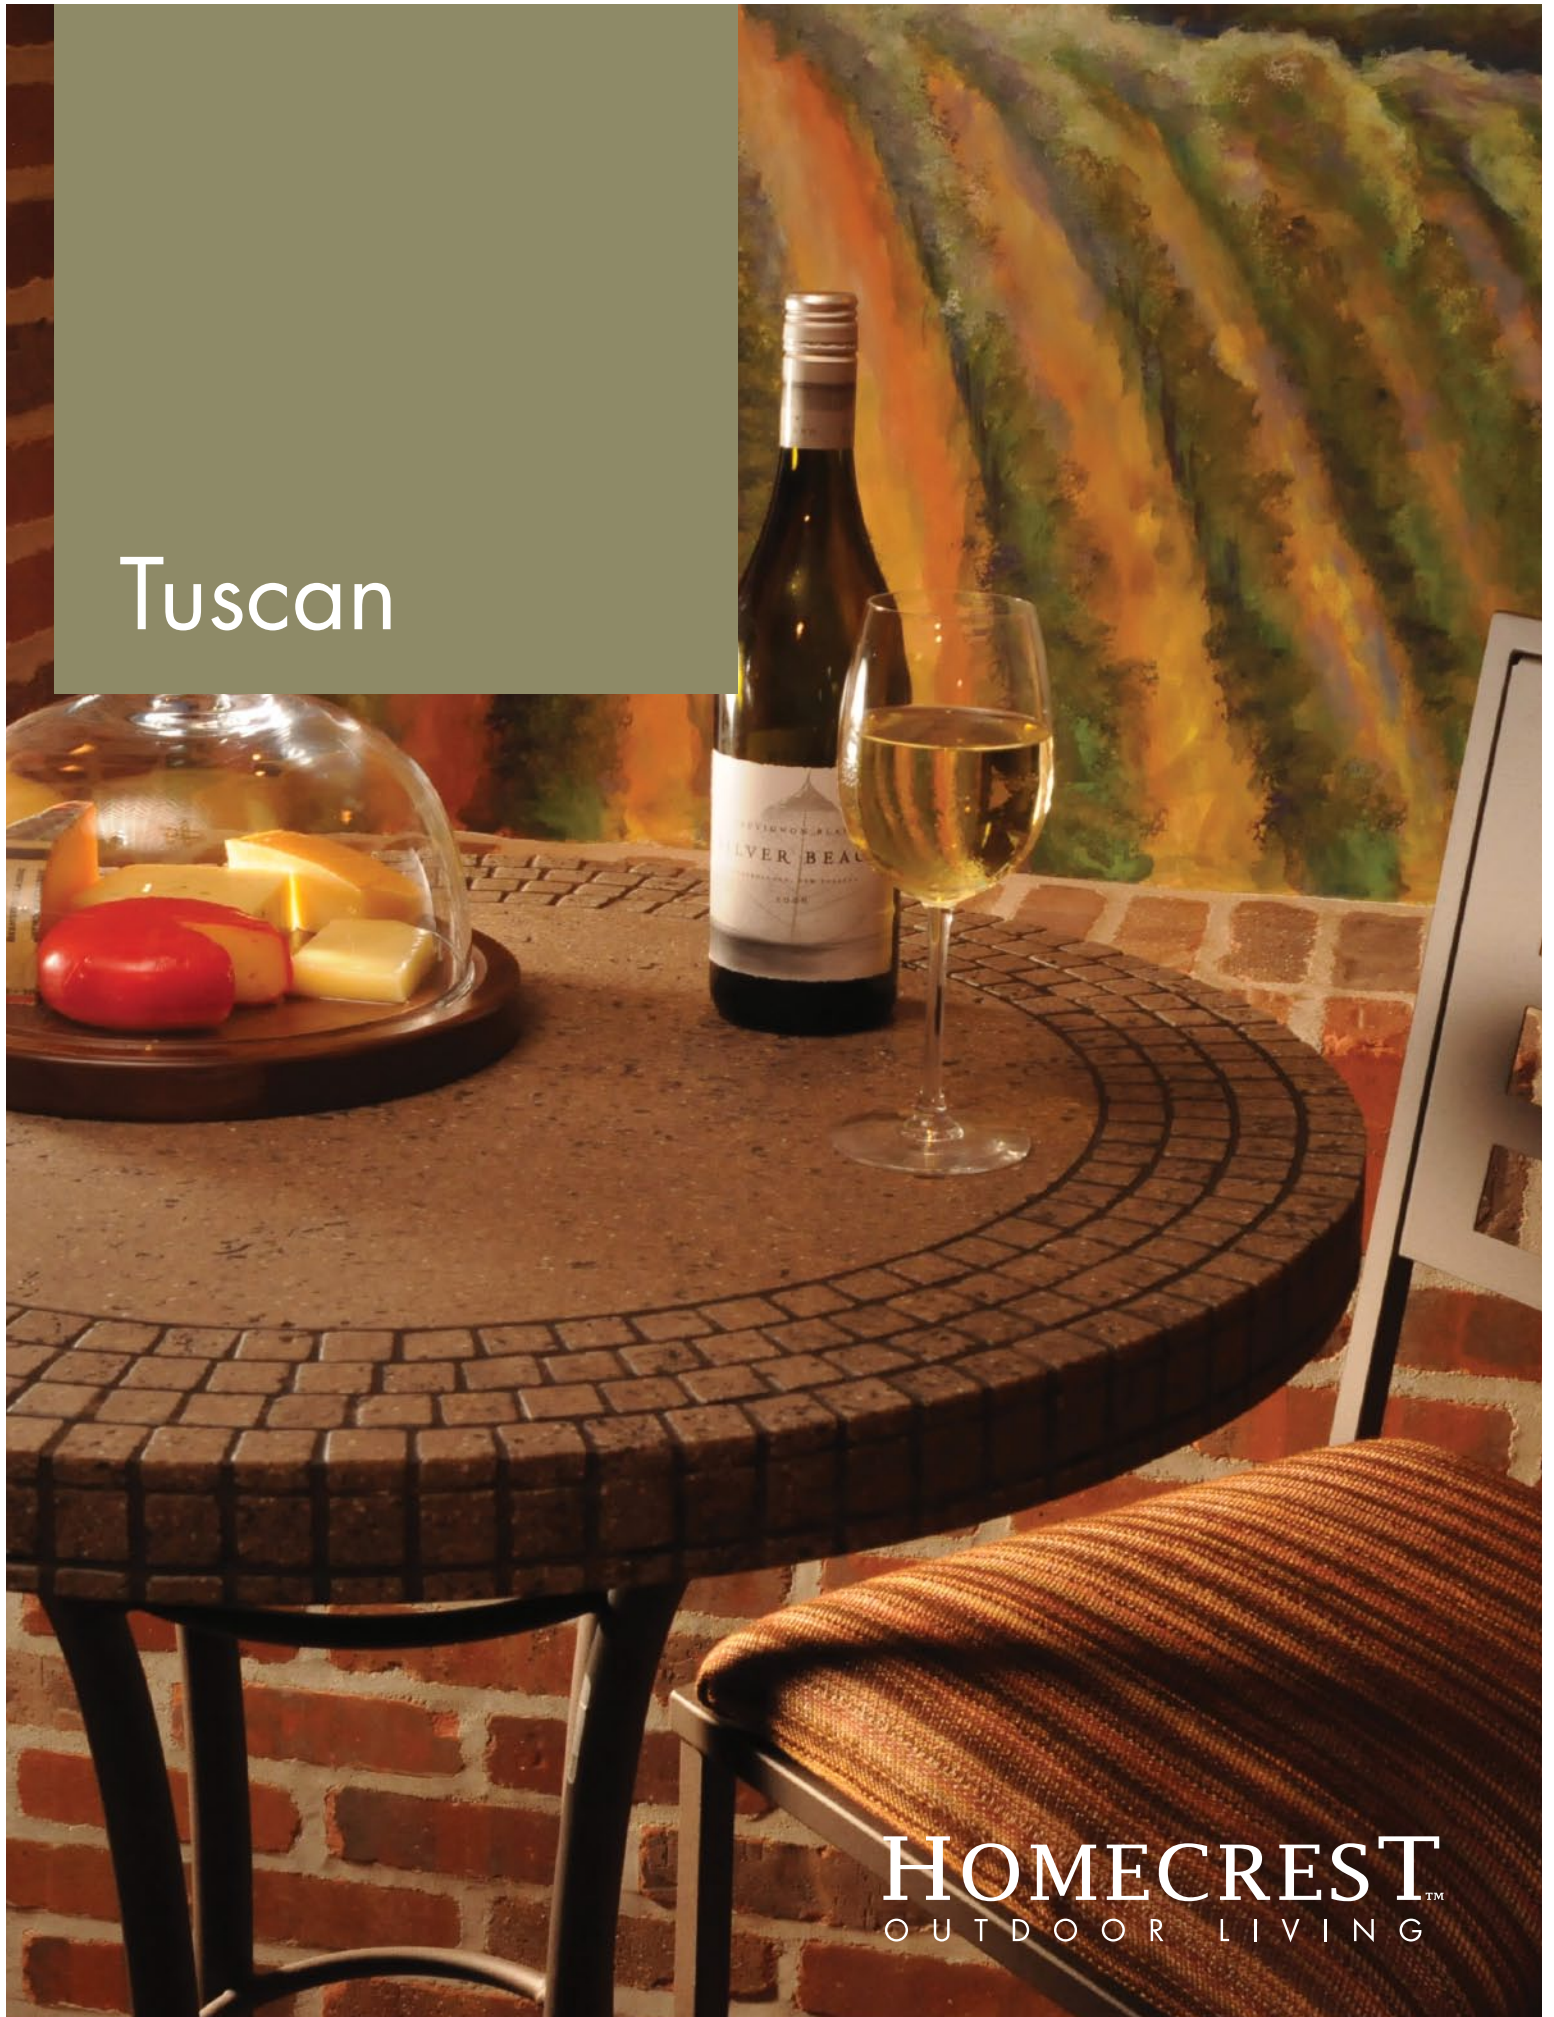

Tuscan

HOMECREST™
OUTDOOR LIVING

Tuscan

Whether you are enjoying an intimate dinner for two or gathering together as a family, the Tuscan table is ideal for any occasion. The mosaic inspired edge detail of this 30" Tuscan table top in Mesquite, is a consumer favorite.