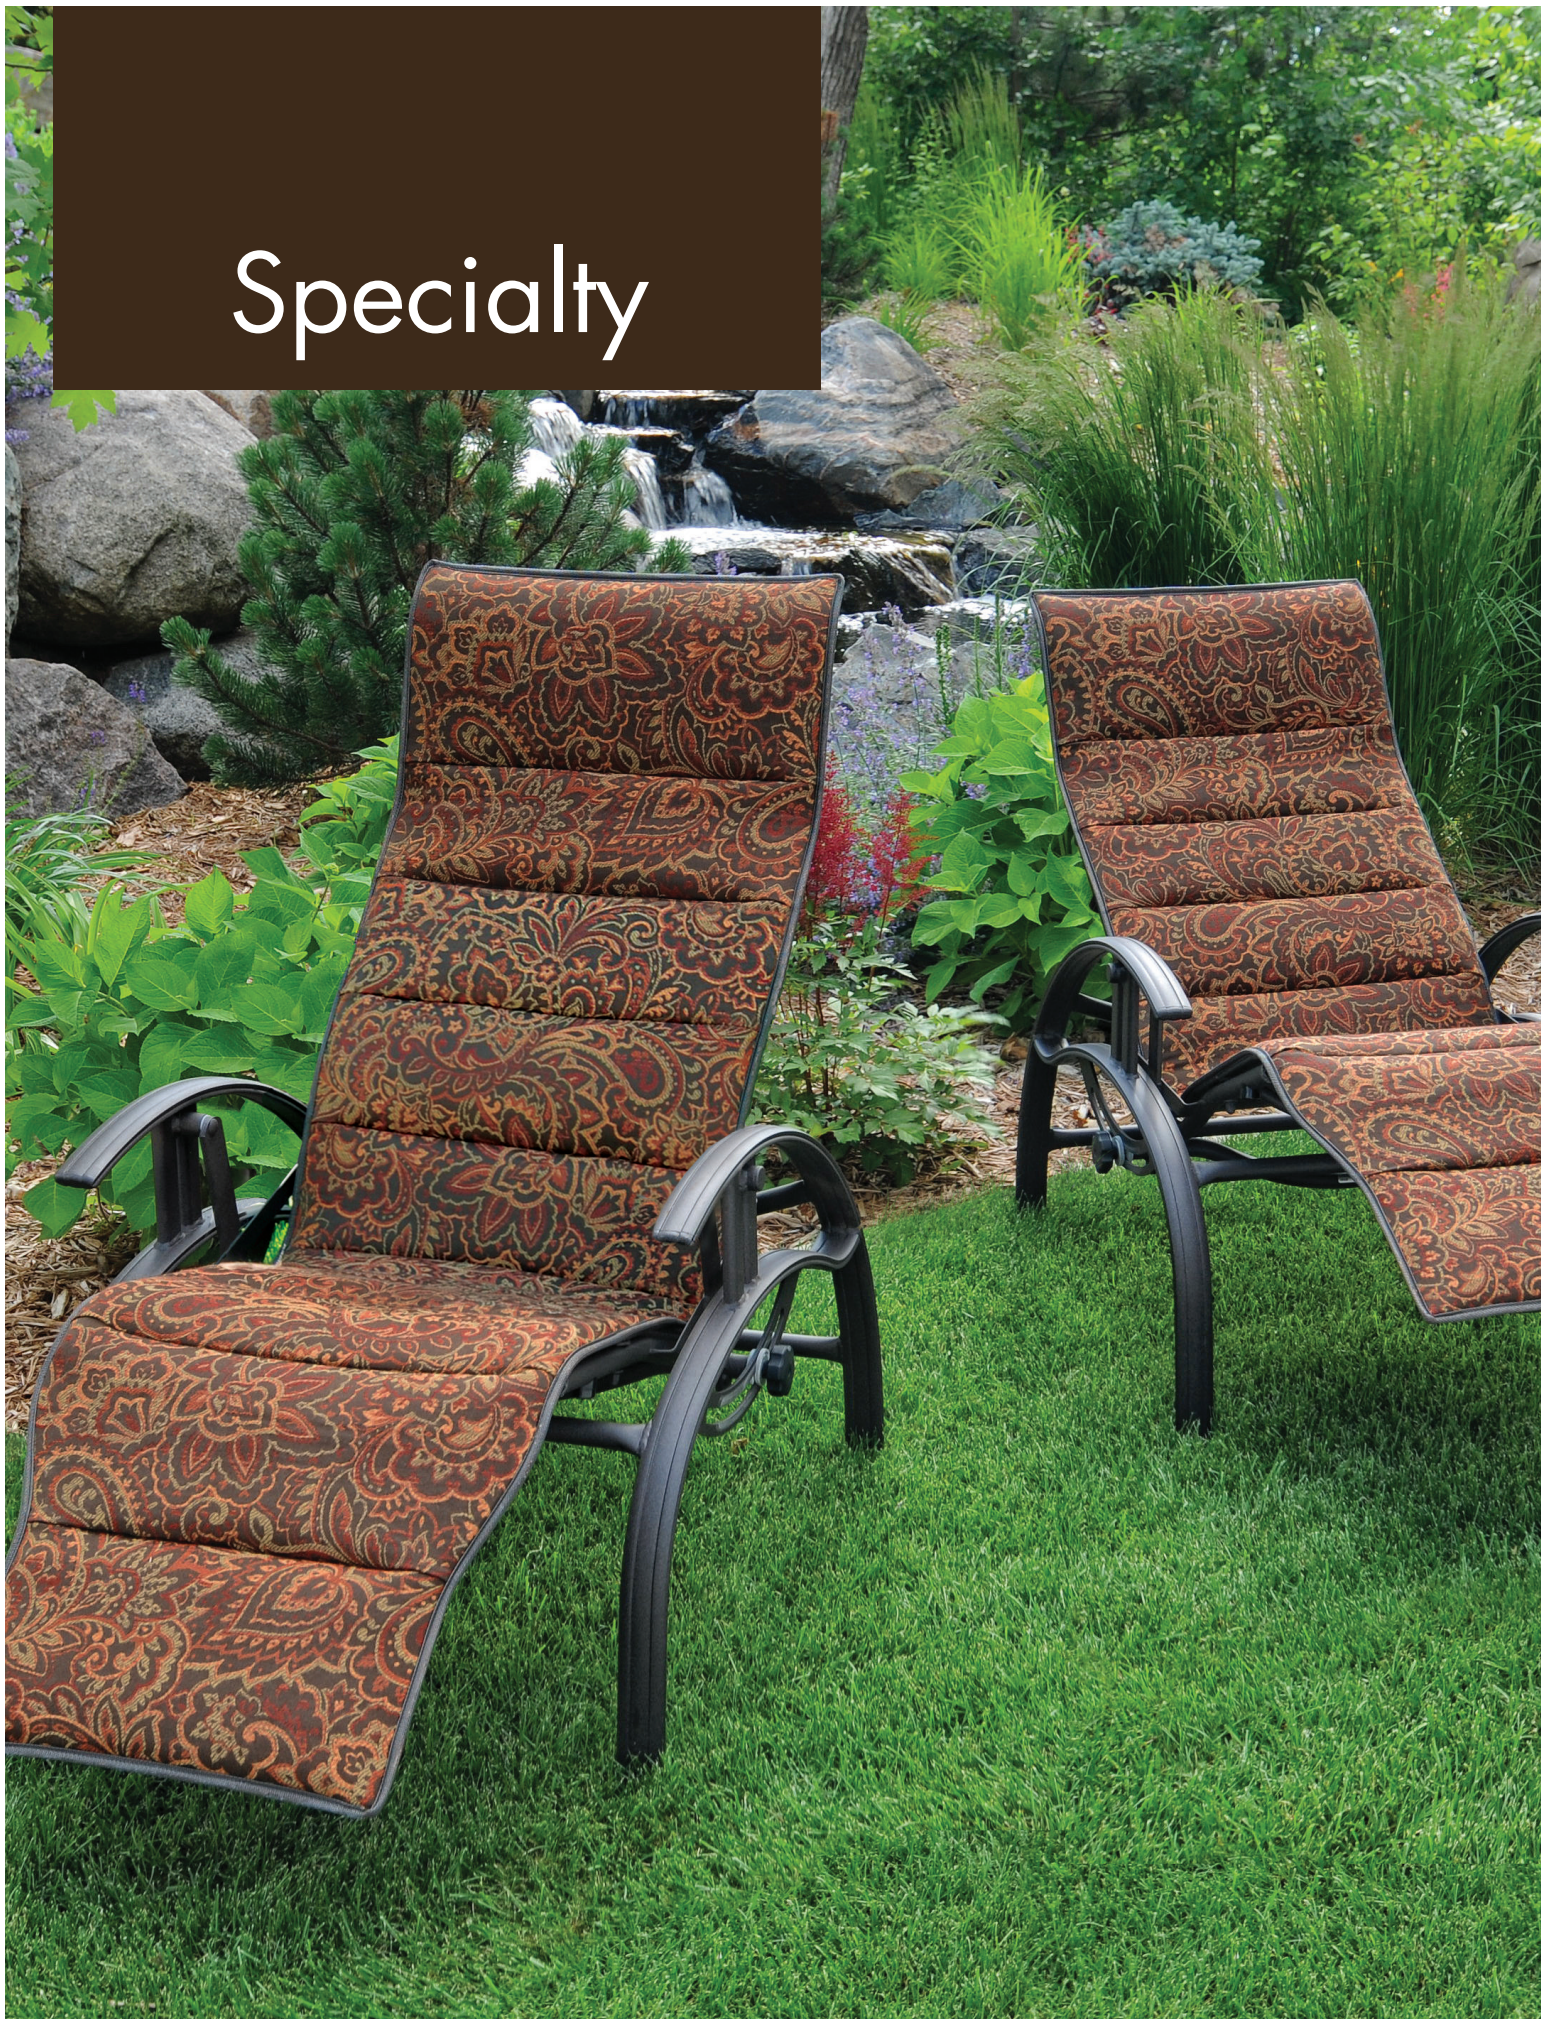

Specialty

Specialty

The original Comfort Recliner leads the way in this collection of comfortable outdoor living essentials. Our Specialty line coordinates well with our Holly Hill collections, as well as, all other collections in the Homecrest line.

SINGLE GLIDER

S HH01419 **TS** HH0141T
PS HH01429 **C** HH01439
H: 41" **W:** 25" **D:** 28"
Seat Ht: 16.5" **Arm Ht:** 23.25"

GLIDING OTTOMAN

S HH01180 **TS** HH0118T
PS HH01190 **C** HH01200
H: 18" **W:** 23.5" **D:** 27"
Seat Ht: N/A **Arm Ht:** N/A

RECLINING SWIVEL ROCKER

S HH01500 **TS** N/A
PS HH01510 **C** 2250H
H: 40.5" **W:** 26" **D:** 31"
Seat Ht: 16" **Arm Ht:** 22"

RECLINER OTTOMAN

S HH01120 **TS** N/A
PS HH01130 **C** 2212H
H: 17.5" **W:** 20.5" **D:** 20"
Seat Ht: N/A **Arm Ht:** N/A

COMFORT RECLINER

S HH00410 **TS** N/A
PS HH00415 **C** HH00315
H: 44" **W:** 27.5" **D:** 62"
Seat Ht: 16" **Arm Ht:** 26"

ADJUSTABLE CHAISE

S 00319
H: N/A **W:** 25" **L:** 80"
Seat Ht: 15.5" **Arm Ht:** N/A
 (Stackable)