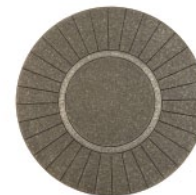

42" - N0042RSR (With hole)

Base Options:
6036B - 20" Firepit
3142RD - 27" Dining
1900B - 29" Café
3142RB - 34" Balcony
1934B - 34" Balcony
0900B - 40" Bar

54" - N0054RSR (With hole)

Base Options:
3142RD - 27" Dining
3142RB - 34" Balcony

Shown in Lava Nickel

AVAILABLE COLORS

44 - Cocoa Bronze

45 - Lava Nickel