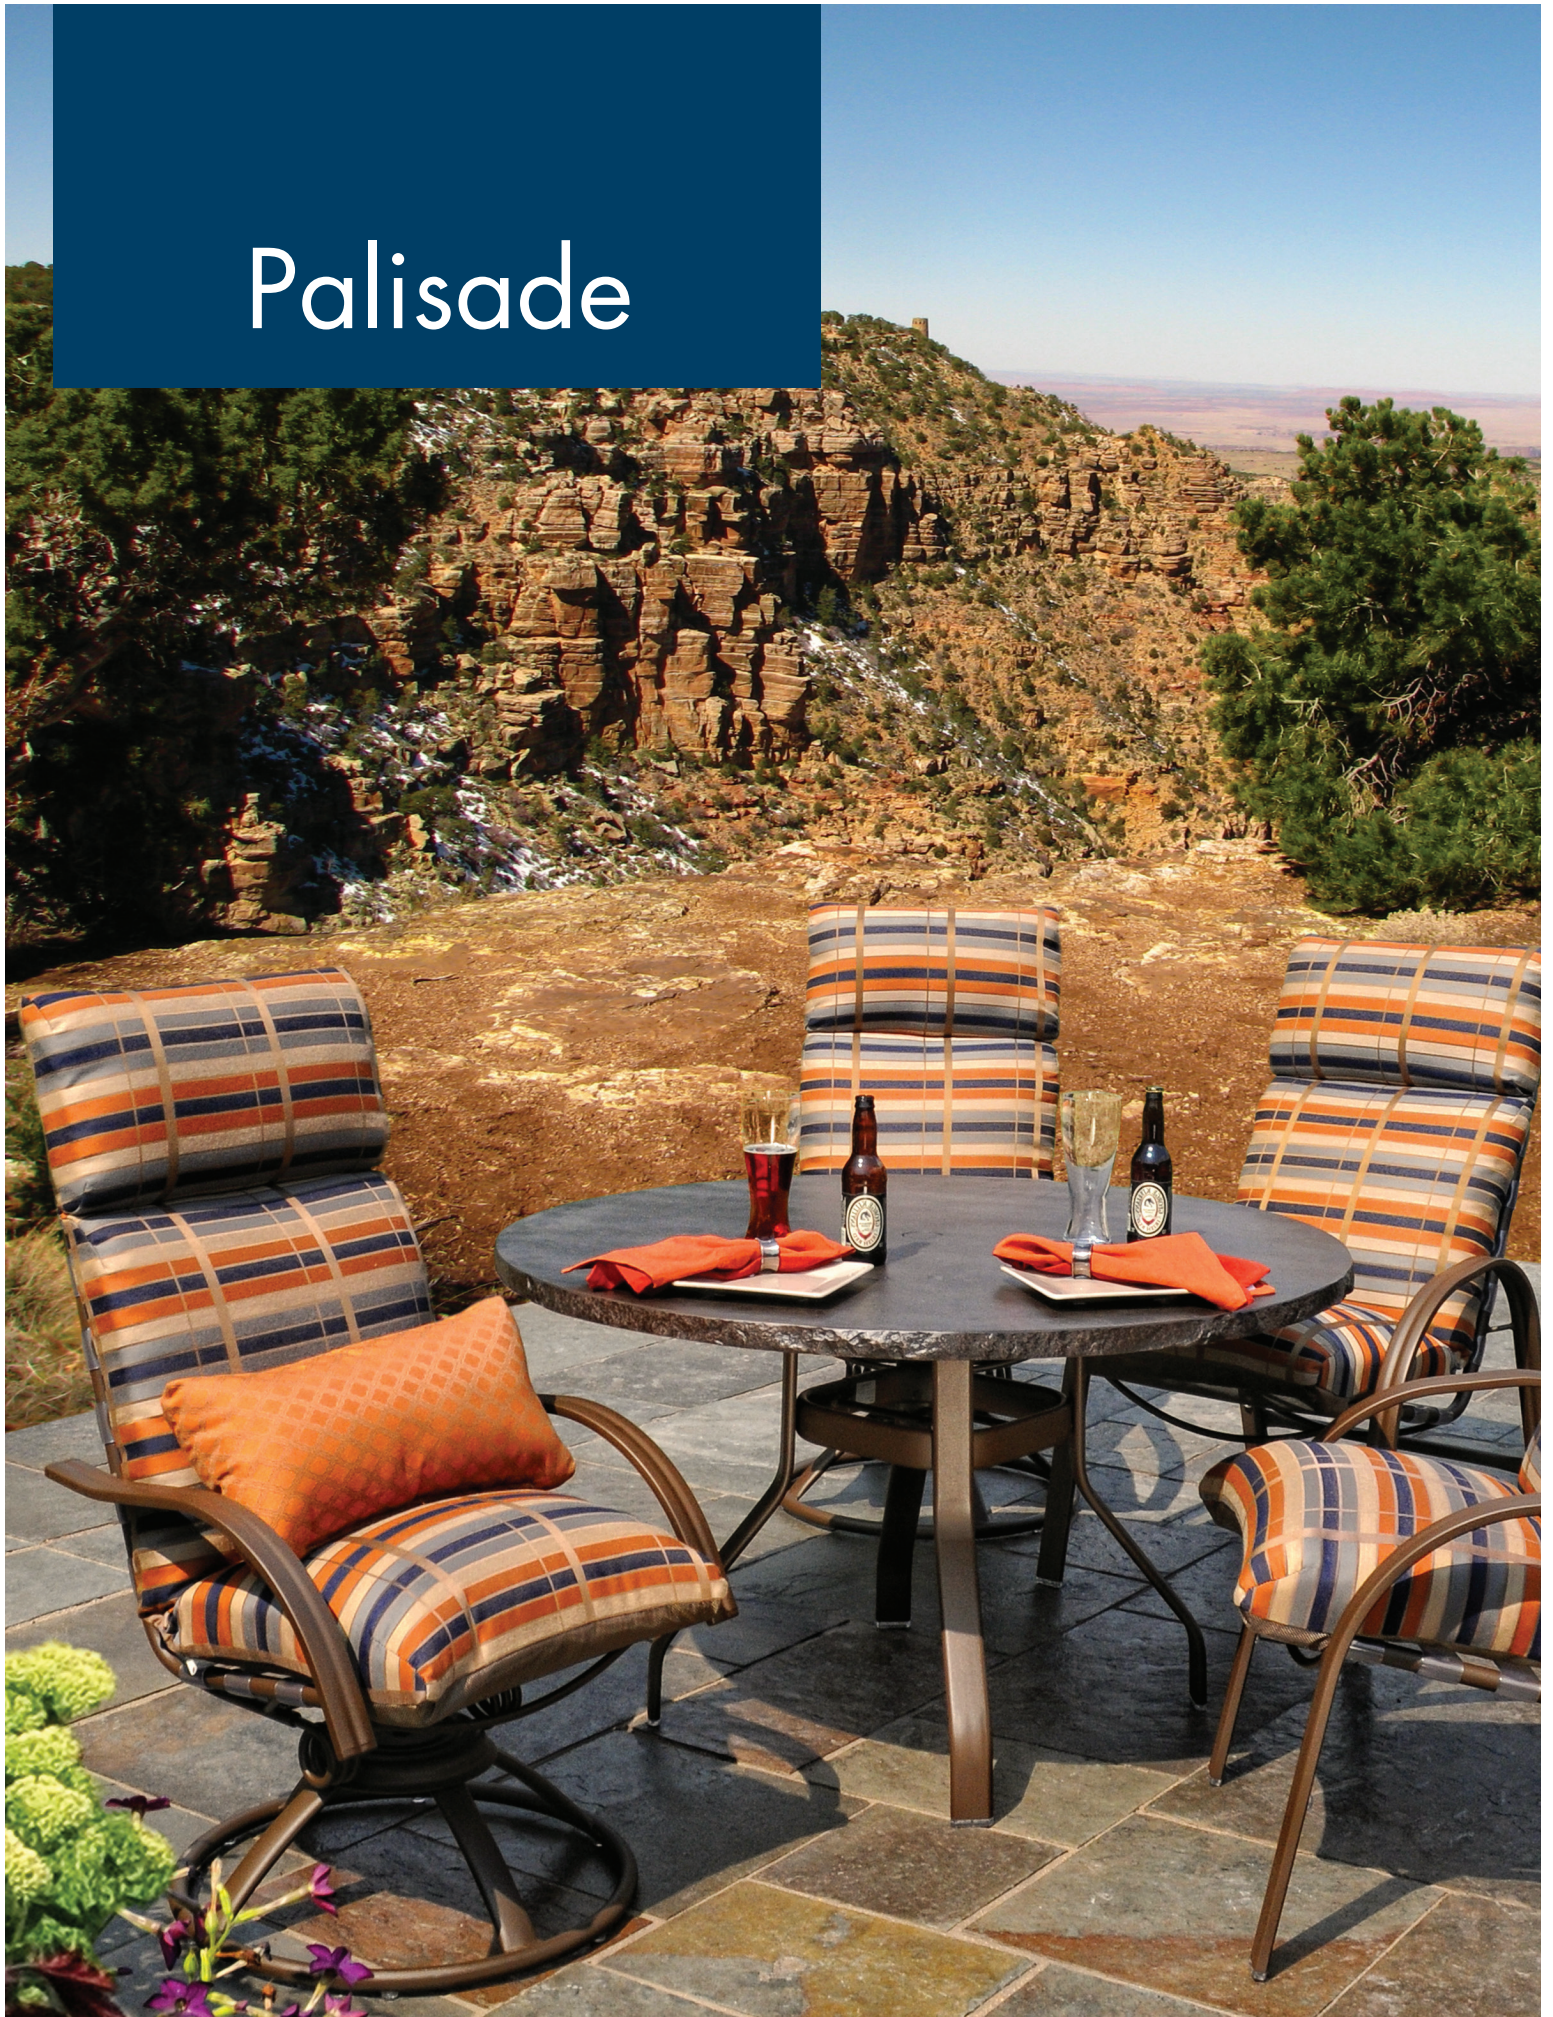

Palisade

Palisade

The Palisade Cushion collection provides comfortable seating and timeless appeal with a soft weather resistant cushion. This setting, on the right, highlights the clean lines of the "A" style cushion in Modern fabric and our popular Cognac finish. The Faux Slate table in Dark Bronze completes the simple look of this picturesque setting.

STANDARD BACK DINING CHAIR

Ⓒ 7E37H Ⓒ 7E37A
H: 35.5" W: 25" D: 28"
Seat Ht: 18.5" Arm Ht: 22.5"

STANDARD BACK SWIVEL ROCKER

Ⓒ 7E90H Ⓒ 7E90A
H: 35.5" W: 25" D: 28"
Seat Ht: 18.5" Arm Ht: 22.5"

HIGH BACK DINING CHAIR

Ⓒ 7E47H Ⓒ 7E47A
H: 42" W: 25" D: 28"
Seat Ht: 18.5" Arm Ht: 22.5"

HIGH BACK SWIVEL ROCKER

Ⓒ 7E92H Ⓒ 7E92A
H: 42" W: 25" D: 28"
Seat Ht: 18.5" Arm Ht: 22.5"

HIGH BACK LOVESEAT GLIDER

Ⓒ 7E42H Ⓒ 7E42A
H: 42" W: 43" D: 30"
Seat Ht: 18.5" Arm Ht: 23.25"

SELF-ADJUSTING CHAISE

Ⓒ 7E30H Ⓒ 7E30A
H: 39.5" W: 26" L: 78"
Seat Ht: 18.5" Arm Ht: N/A

OTTOMAN

Ⓒ 4112H Ⓒ 4112A
H: 17.5" W: 20" D: 17"
Seat Ht: N/A Arm Ht: N/A

Shown in "H" style cushion.

Available in: Ⓒ Cushion (H) - Welted Cushion - (A) - Seamed Cushion with fabric sides