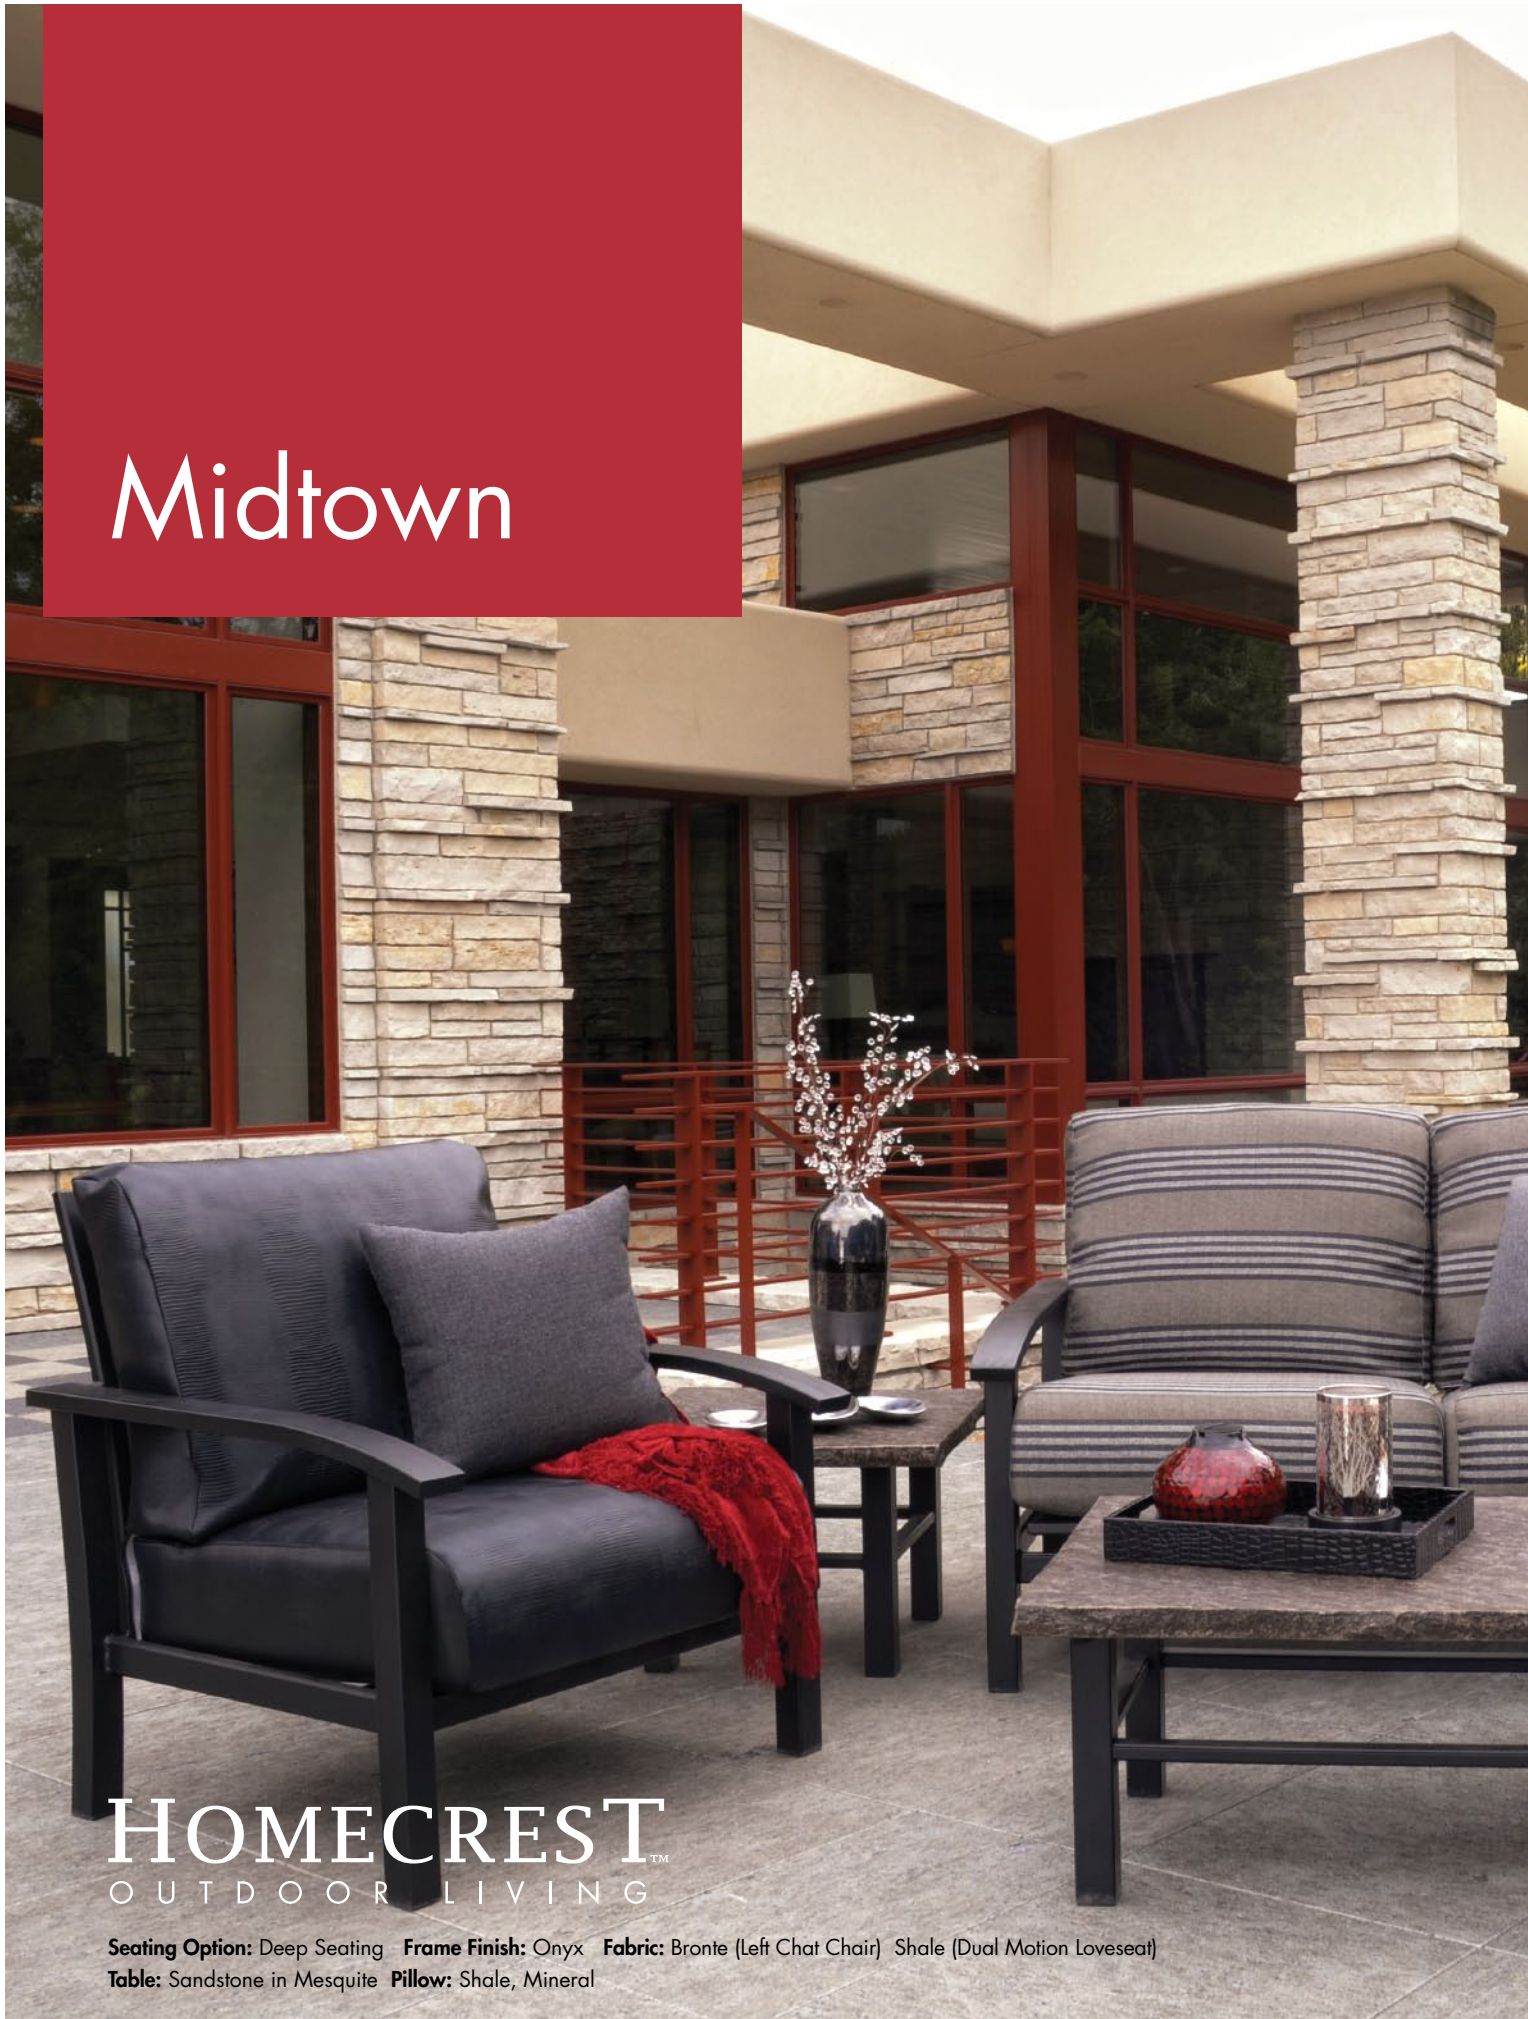

Midtown

HOMECREST™
OUTDOOR LIVING

Seating Option: Deep Seating **Frame Finish:** Onyx **Fabric:** Bronte (Left Chat Chair) Shale (Dual Motion Loveseat)
Table: Sandstone in Mesquite **Pillow:** Shale, Mineral

Midtown

Truly transitional, our Midtown Deep Seating collection keeps the focus on pure simplicity and sophistication without sacrificing comfort. Midtown showcases the same back design as Trenton with a simplistic, yet stylish open arm that gives it the utmost flexibility. This truly transitional collection coordinates remarkably well with our dining collections.

COFFEE TABLE

5744B
H: 16.25" **L:** 39.5" **D:** 19"

SIDE TABLE

5724B
H: 16.25" **L:** 17.5" **D:** 17.5"

Available in: **D** Deep Seating

HOMECREST™
 OUTDOOR LIVING