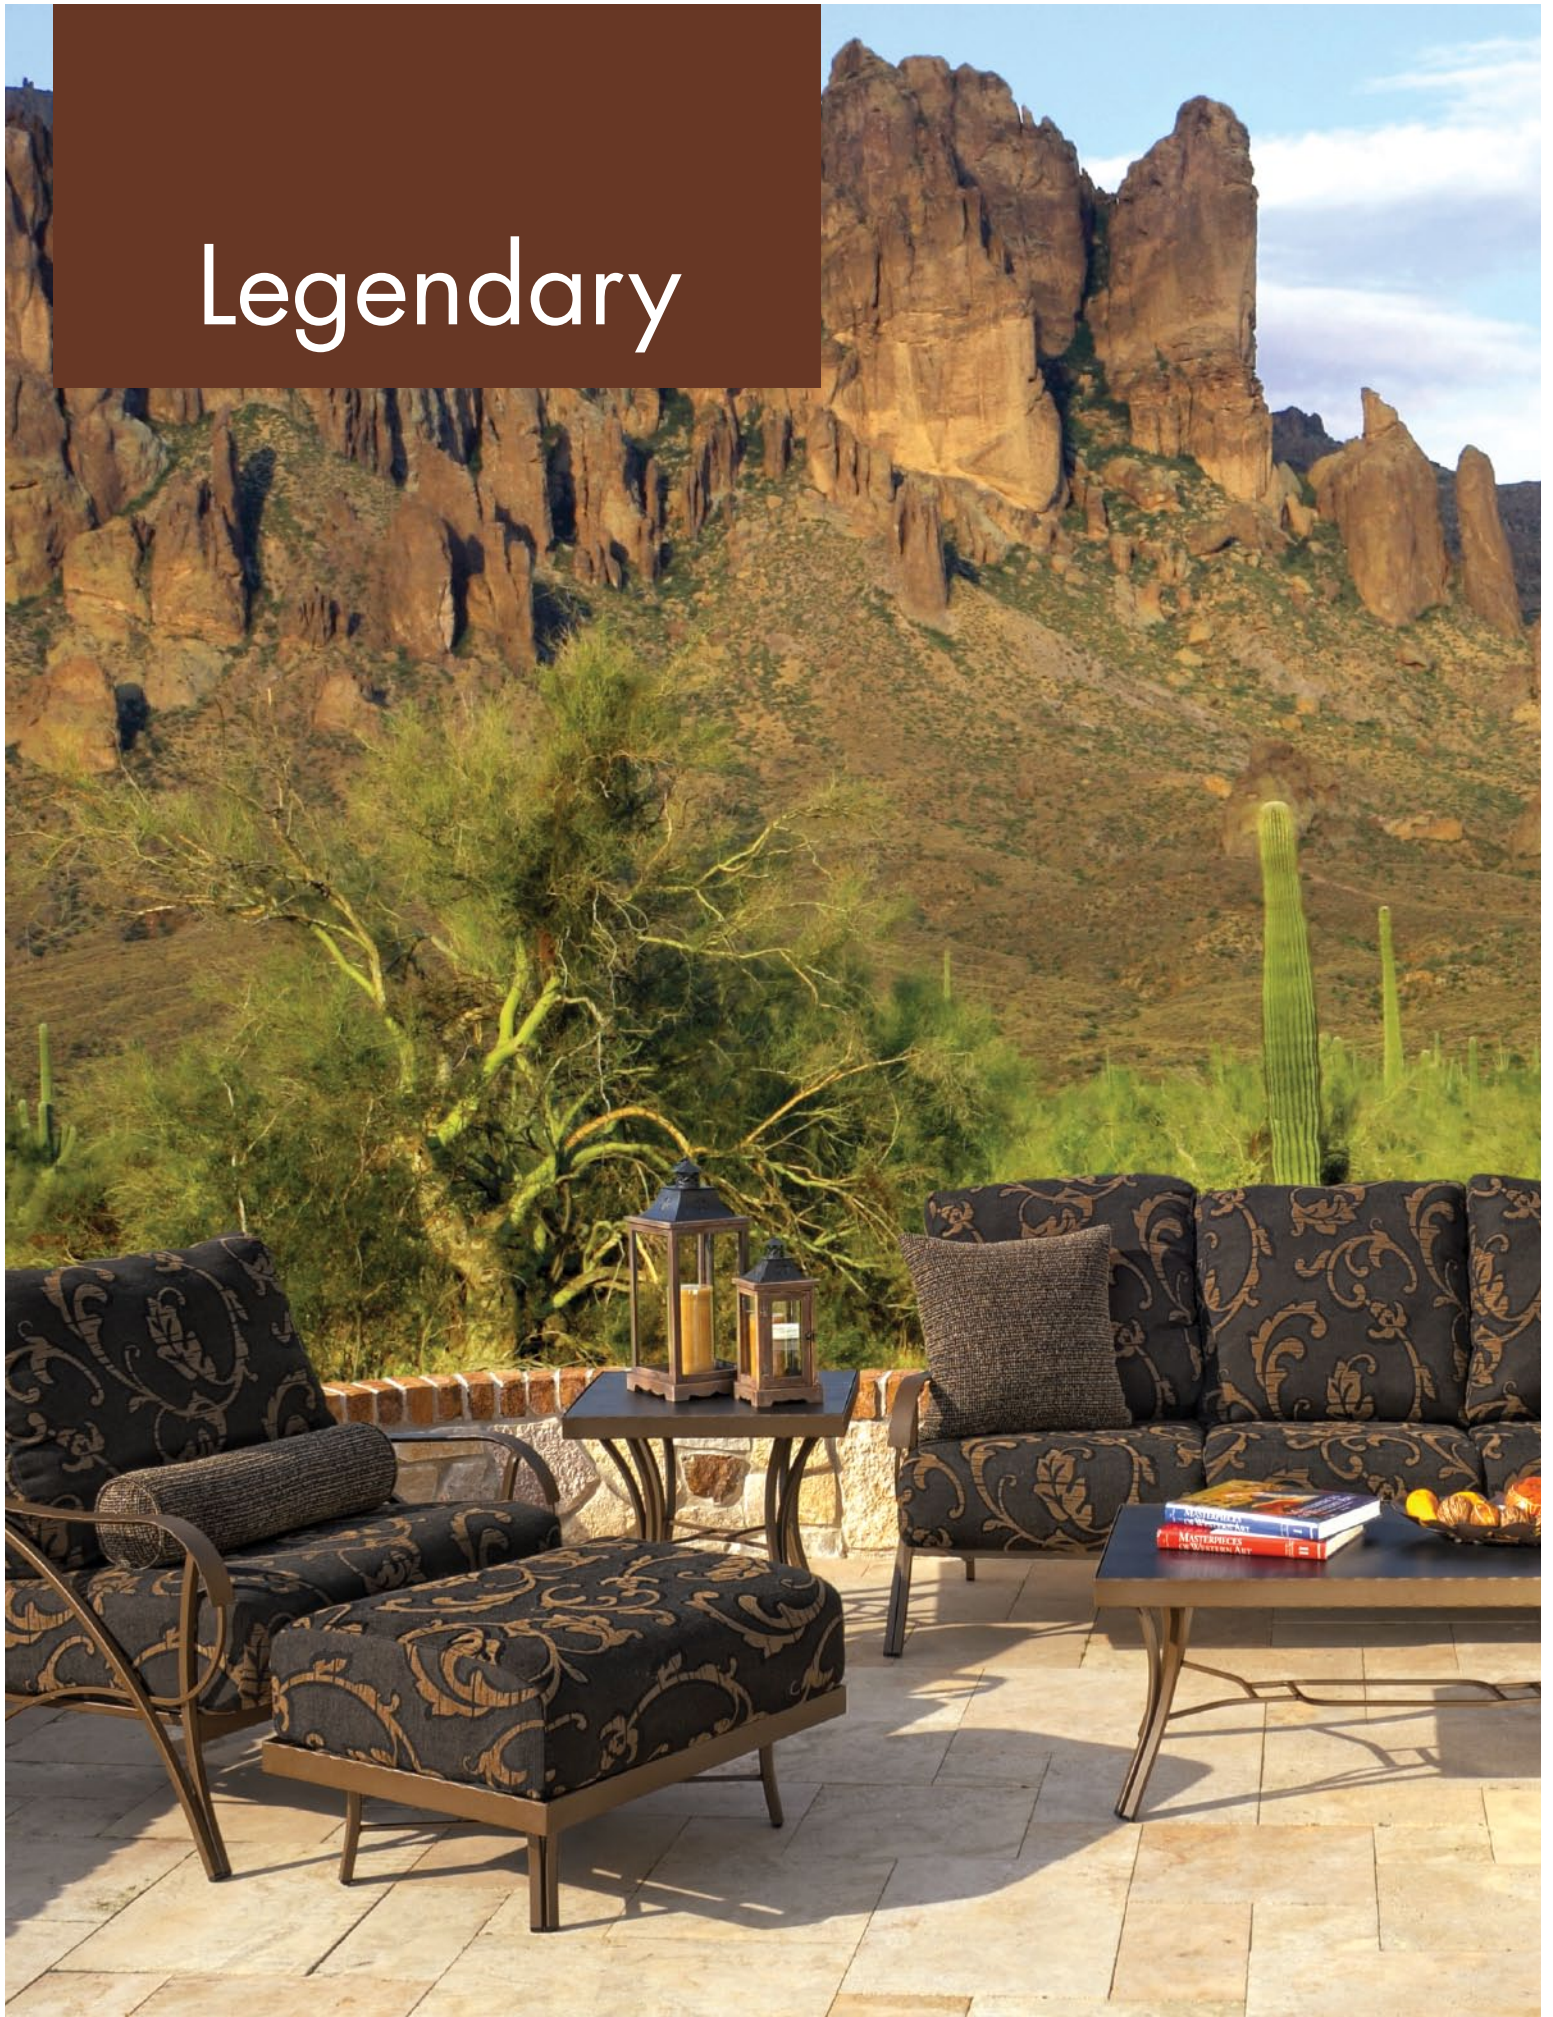

# Legendary

Designed in the tradition of outdoor furnishings, Legendary combines old world craftsmanship with comfort. Legendary Deep Seating is handsome, durable, and made to last a lifetime. Made of steel, this collection incorporates square stock and hammered arms. Legendary's unique styling will make a classic statement in any outdoor setting.