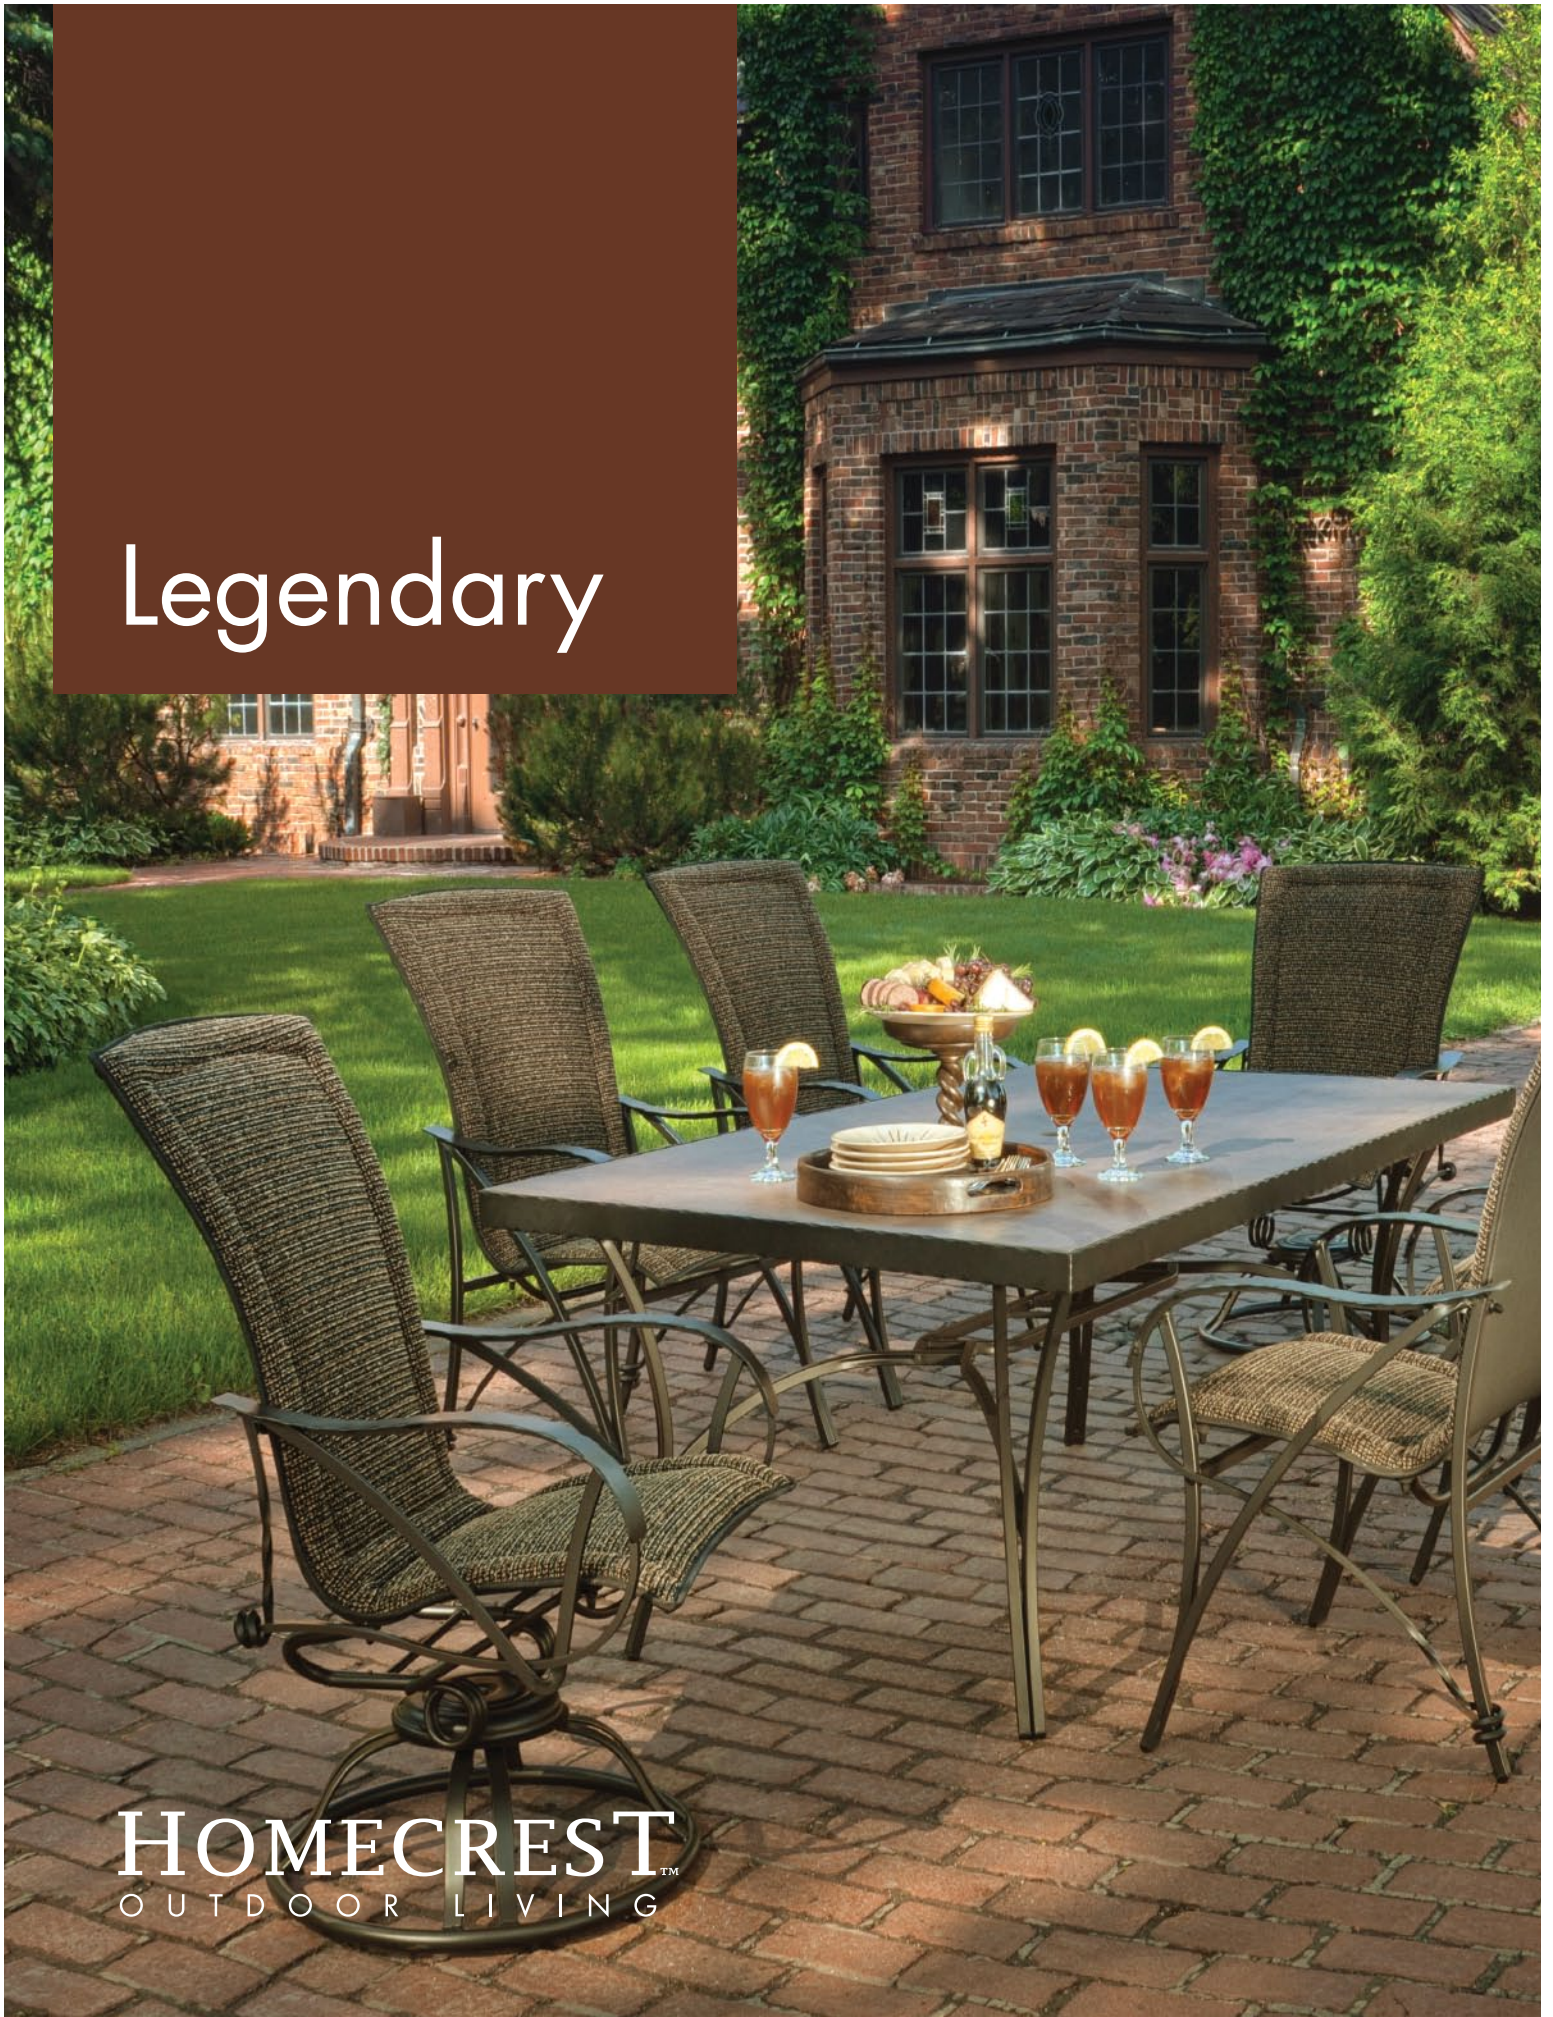

Legendary

HOMECREST™
OUTDOOR LIVING

Legendary

To stand the test of time Homecrest designed Legendary, a steel group that combines old world craftsmanship with a modern flair. Homecrest incorporated square stock, hammered arms, twisted styling and our patented Butterfly Basket® sling, into a style that is truly legendary and bound to be the next generation of patio heirlooms.