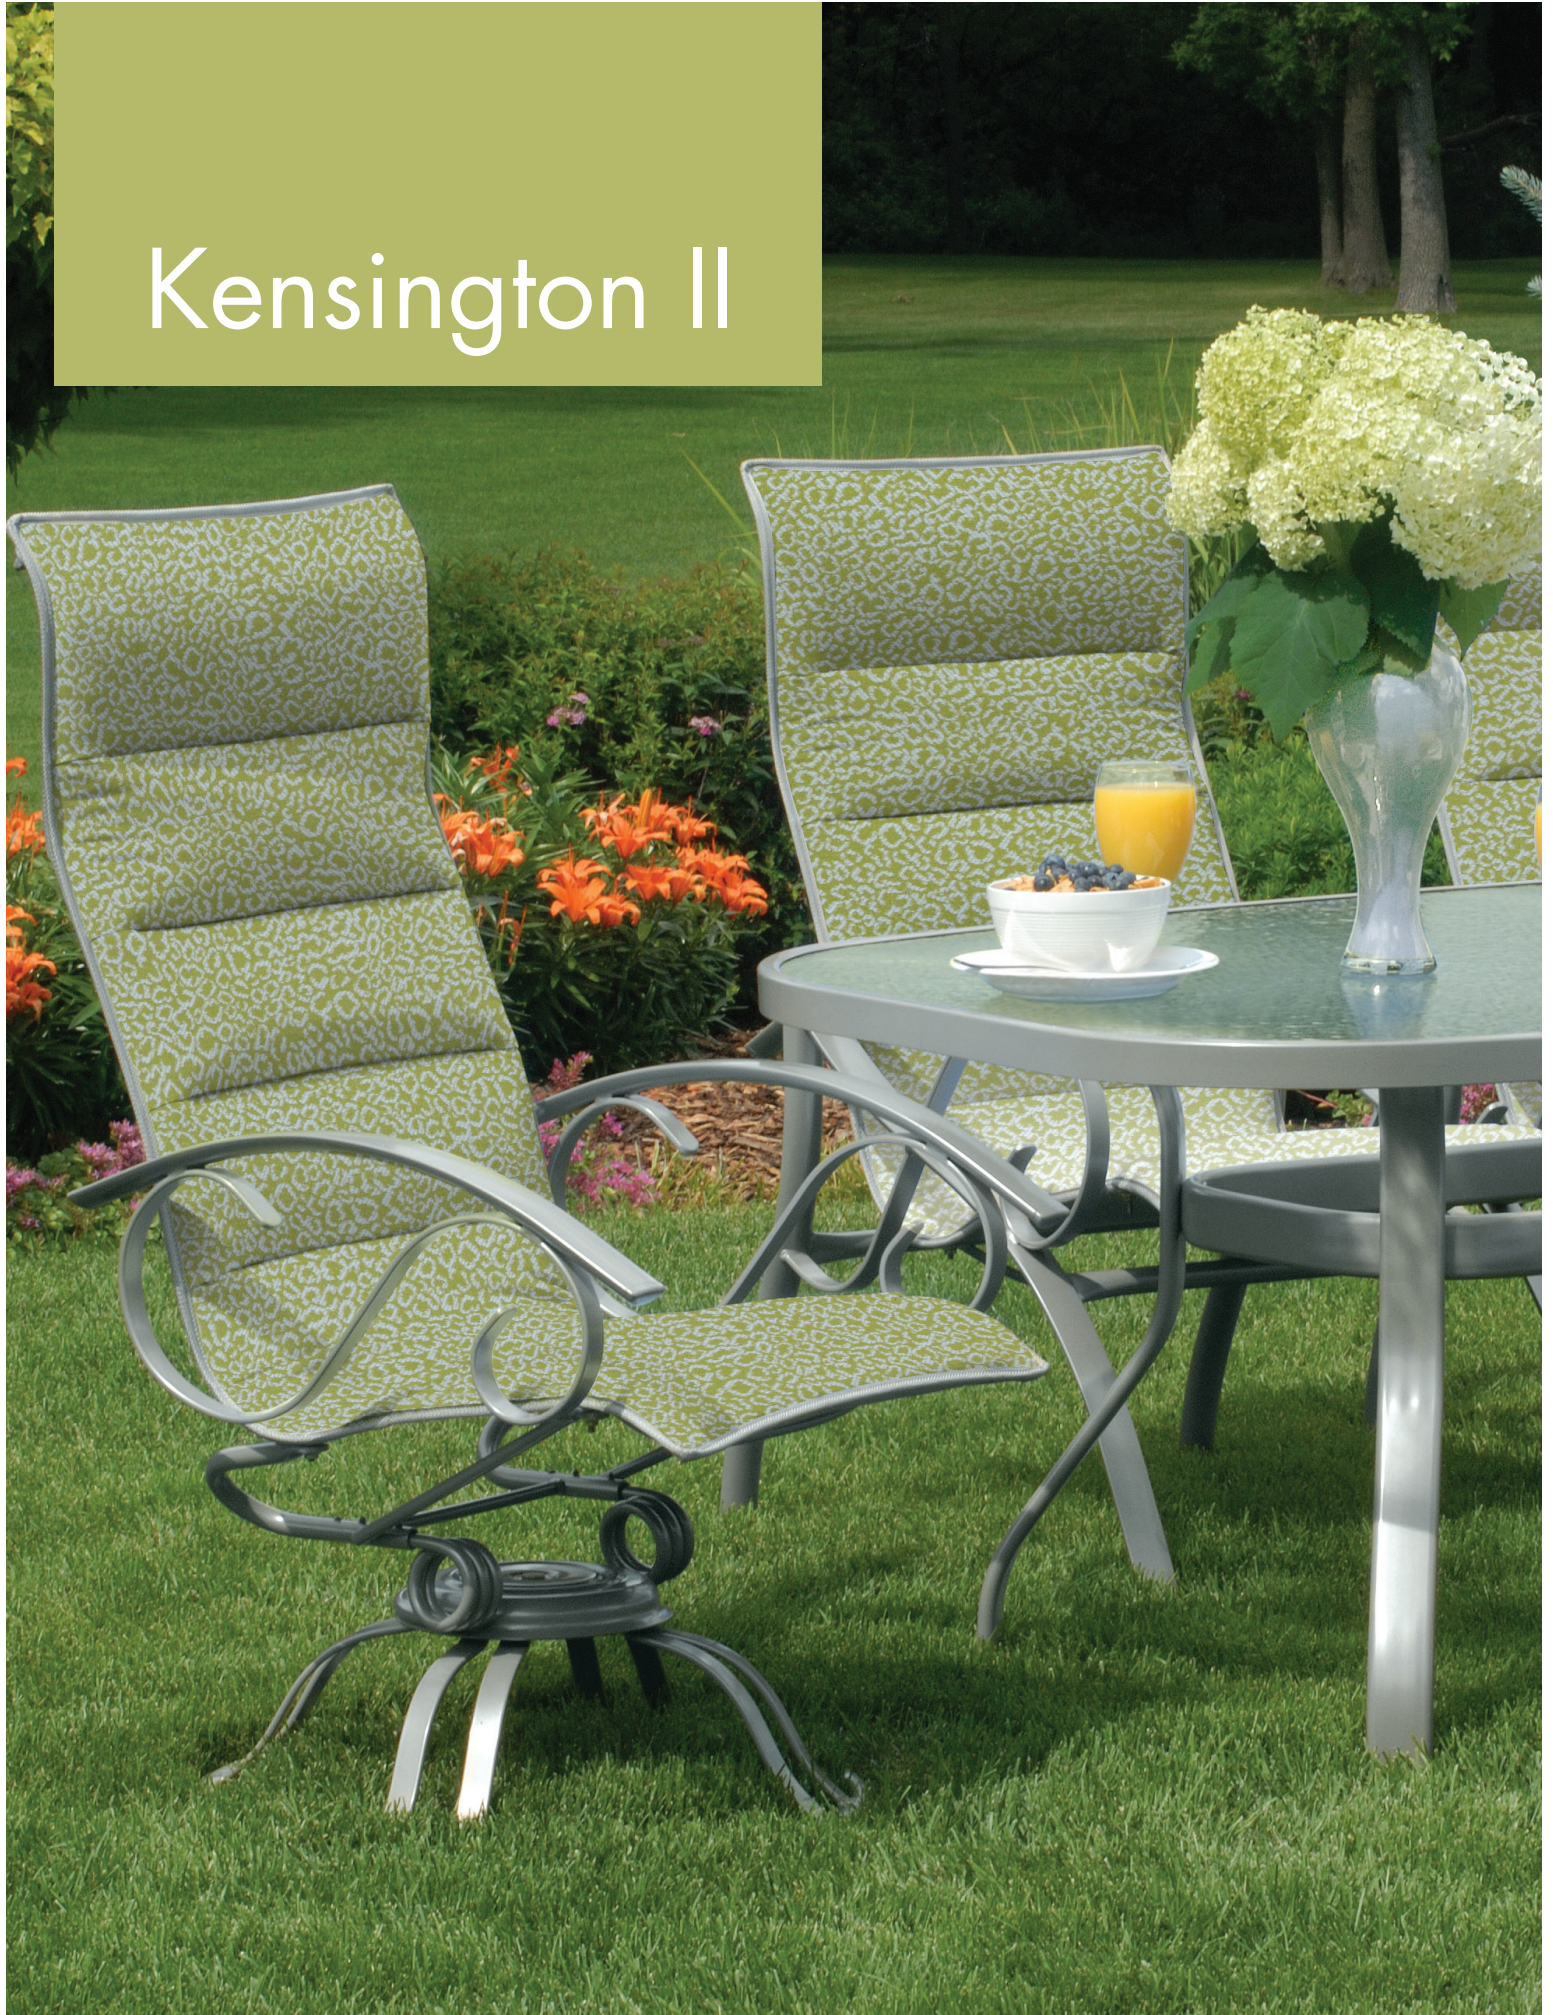

Kensington II

Kensington II

Graceful curves and dramatic lines define the Kensington II collection. The elegant dining set on the left is showcased with the Padded Sling seating option in Leo and paired with a boat shaped Aquatex glass dining table. The comfortable Adjustable Chaises above are also shown with the Padded Sling option in Splendor. All of the pieces feature the new Sterling frame finish.

HIGH BACK DINING CHAIR

S 40379 TS 4037T PS 40479

H: 41.5" W: 24.5" D: 30"

Seat Ht: 17.5" Arm Ht: 24.5"

HIGH BACK SWIVEL ROCKER

S 40909 TS 4090T PS 40919

H: 43" W: 24.5" D: 30"

Seat Ht: 17.5" Arm Ht: 24.5"

SWIVEL BALCONY STOOL

S 40580 TS 4058T PS 40590

H: 40" W: 24" D: 30"

Seat Ht: 21" Arm Ht: 27"

SWIVEL ROCKER BALCONY STOOL

S 40780 TS 4078T PS 40790

H: 40" W: 24" D: 30"

Seat Ht: 21" Arm Ht: 27"