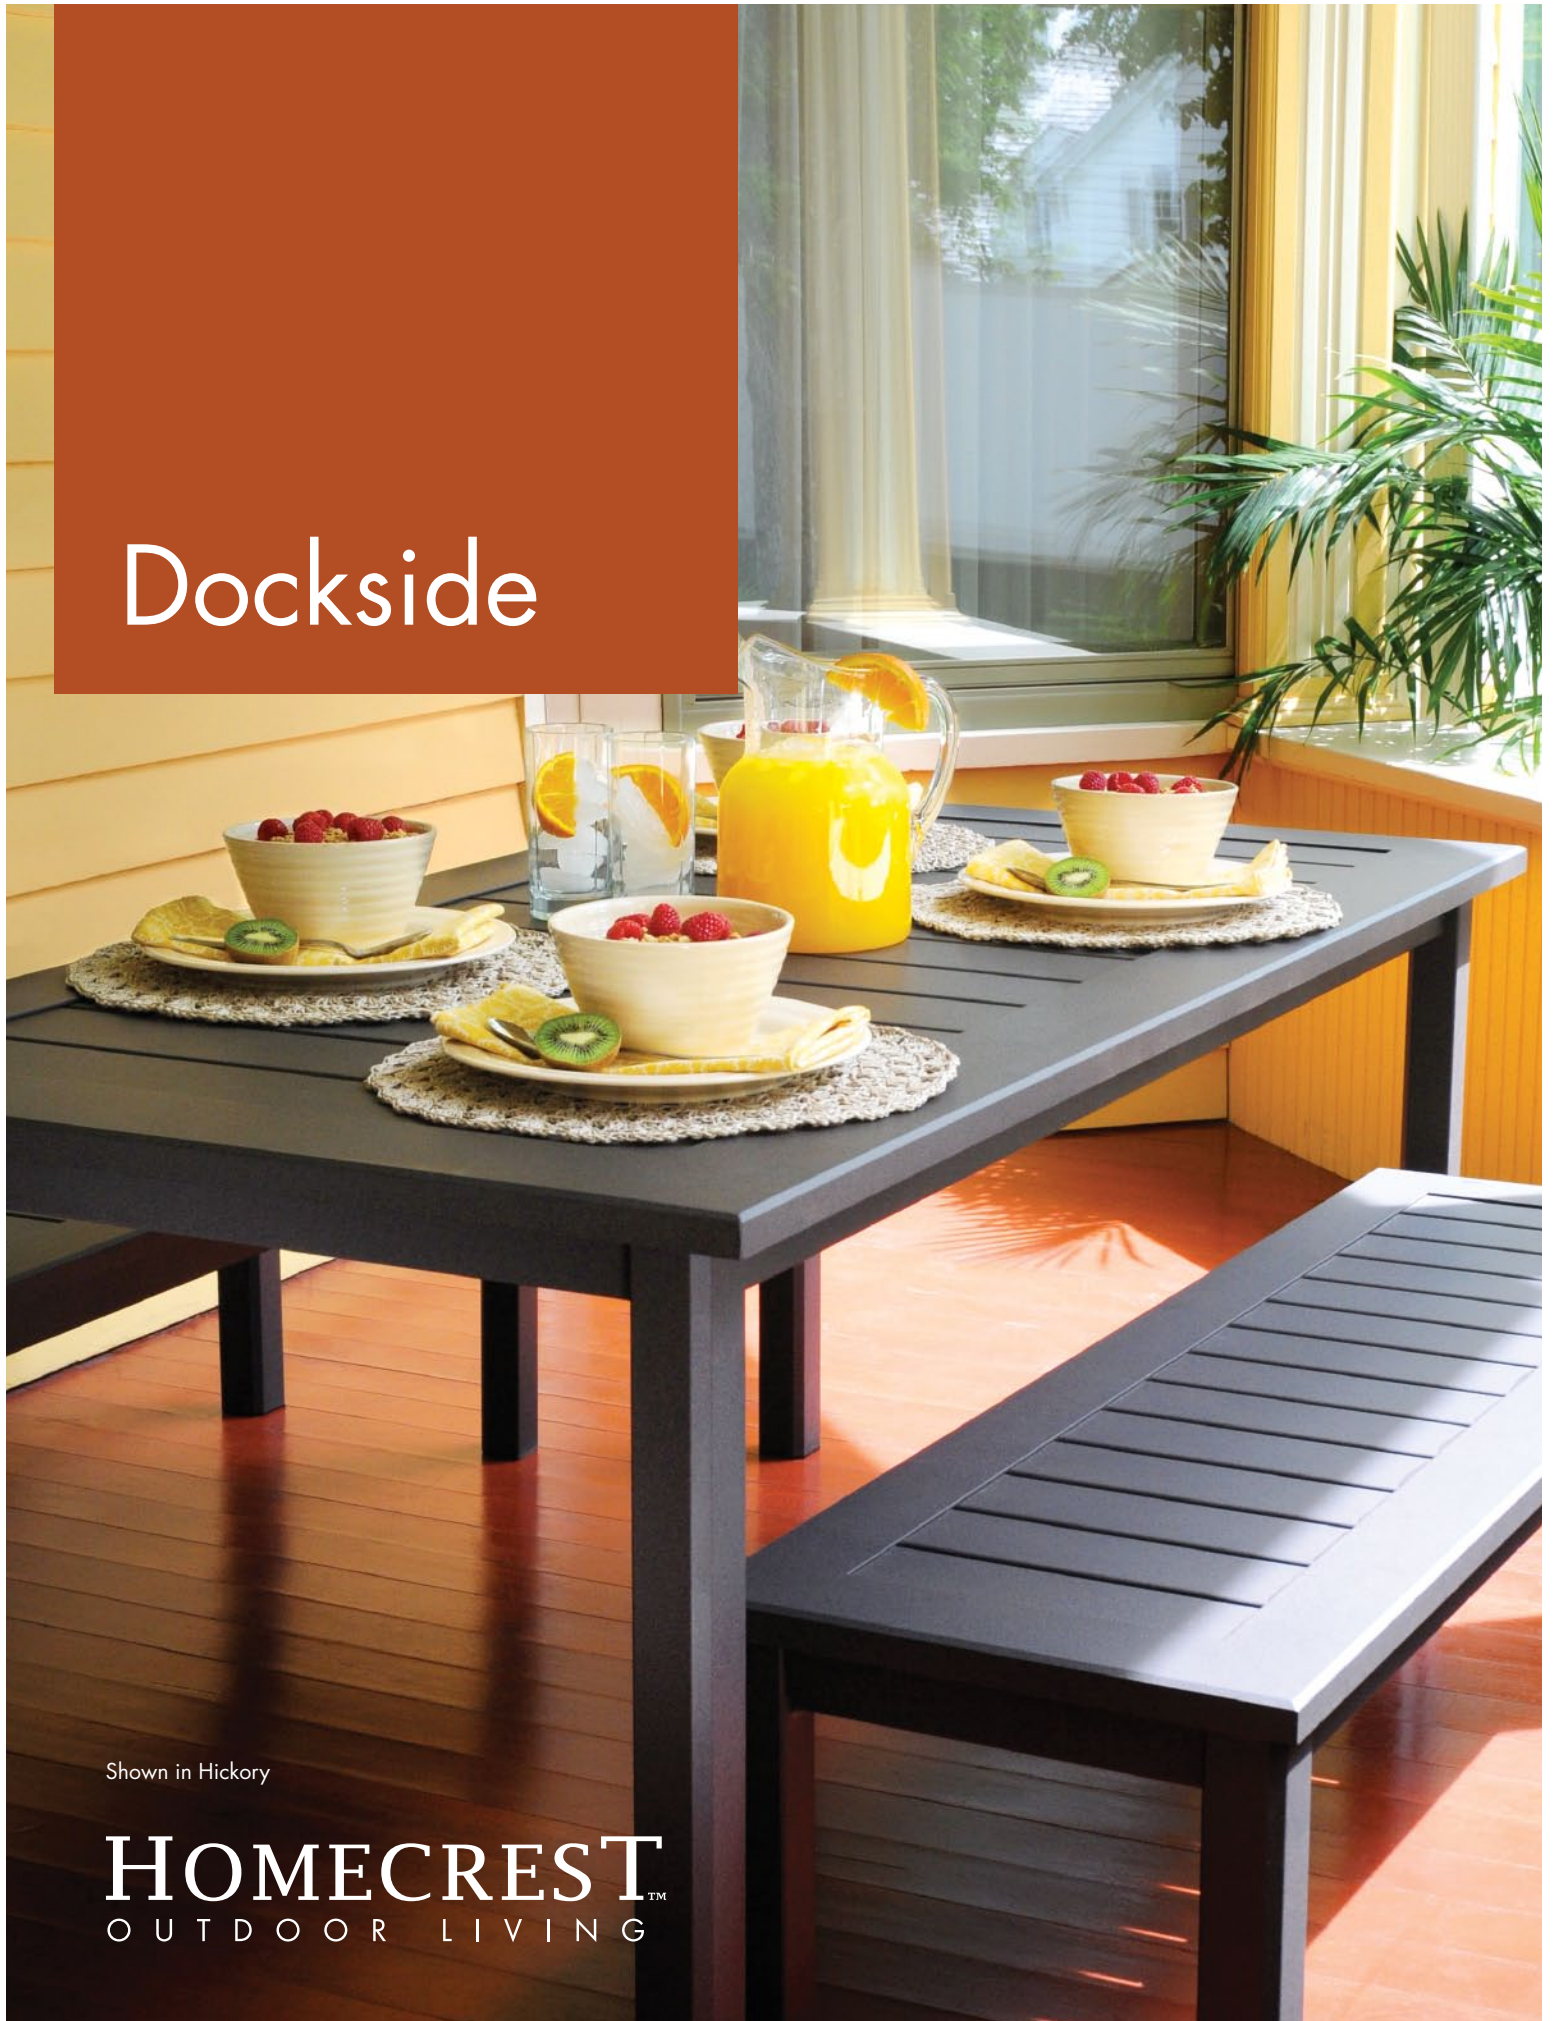

Dockside

Shown in Hickory

HOMECREST[™]
OUTDOOR LIVING

Dockside

A family friendly collection that inspires impromptu get togethers and care-free dining. Dockside's flexible, functional, and easy to clean attributes makes outdoor entertaining enjoyable. The wide selection of sizes and finishes allows customization of your outdoor dining space. If your outdoor space is limited, add a bench for extra seating without taking up additional space.

BENCH

SL 311650 **C** 311650C (Cushion only)

H: 16" **W:** 50.5" **D:** 16"

Seat Ht: N/A **Arm Ht:** N/A

SIDE TABLE / BENCH

SL 3117S **C** 3117SC (Cushion only)

H: 16" **W:** 17" **D:** 17"

Seat Ht: N/A **Arm Ht:** N/A

END TABLE

3128S - 28" Square

Height: 21"

DINING TABLE

313264D - 32" x 64" (No hole)

Height: 27.5"

314470D - 44" x 70" (With hole)

Height: 27.5"

Height: 34.5"

COFFEE TABLE

312844 - 28" x 44"

Height: 18"

DINING TABLE (Square)

314545D - 45" (With hole)

Height: 27.5"

316464D - 64" (With hole)