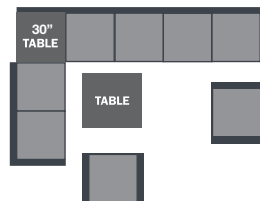

ARMLESS CHAIR

A 20350
H: 34" **W:** 25" **D:** 33"
Seat Ht: 14.5" **Arm Ht:** 21.5"

OTTOMAN

A 20120
H: N/A **W:** 23.5" **D:** 21"
Seat Ht: 15.5" **Arm Ht:** N/A

END TABLE BASE

2024B
H: 15.5" **L:** 19" **D:** 19"
24" SQ FAUX GRANITE TOP
 N2424SFG
30" SQ FAUX GRANITE TOP
 N3030SFG (Use 30" for Corner Table)

CHAT TABLE BASE

2044B
H: 15.35" **L:** 32.5" **D:** 32.5"
36" SQ FAUX GRANITE TOP
 N3636SFG

Airo2 Fabric Options

Airo2 features Sensations, a fabric that allows you to experience the ultimate in fast drying properties.

Java

Moonlight

Portland

Basalt

Cobalt

Coffee Bean

Terra

Sample Configurations

Shown with:
 Left hand and right hand arm chairs, 3 armless chairs and end table.

Shown with:
 Left hand and right hand arm chairs, 4 armless chairs, 2 arm chairs, end table and chat table.

Shown with:
 Left hand and right hand arm chairs, 3 armless chairs, end table and ottoman.