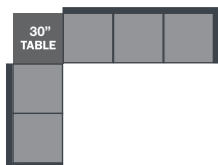

ARMLESS CHAIR

A 20350
H: 34" **W:** 25" **D:** 33"
Seat Ht: 14.5" **Arm Ht:** 21.5"

OTTOMAN

A 20120
H: N/A **W:** 23.5" **D:** 21"
Seat Ht: 15.5" **Arm Ht:** N/A

END TABLE BASE

2024B
H: 15.5" **L:** 19" **D:** 19"
24" SQ FAUX GRANITE TOP
 N2424SFG
30" SQ FAUX GRANITE TOP
 N3030SFG (Use 30" for Corner Table)

CHAT TABLE BASE

2044B
H: 15.35" **L:** 32.5" **D:** 32.5"
36" SQ FAUX GRANITE TOP
 N3636SFG

Airo2 Fabric Options

Airo2 features Sensations, a fabric that allows you to experience the ultimate in fast drying properties.

Java

Moonlight

Portland

Basalt

Cobalt

Coffee Bean

Terra

Sample Configurations

Shown with:
 Left hand and right hand arm chairs, 3 armless chairs and end table.

Shown with:
 Left hand and right hand arm chairs, 4 armless chairs, 2 arm chairs, end table and chat table.

Shown with:
 Left hand and right hand arm chairs, 3 armless chairs, end table and ottoman.