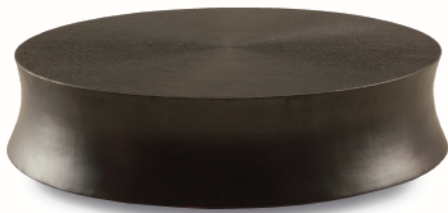

Poliform

Soori

design Soo Chan, 2011

The concept of the Soori side tables was from a collection designed by the architect Soo Chan for an Hotel in Bali. The particular shape was inspired by traditional water vessels from the amazing villages of the Indonesian island.

Day complements

Not only coffee tables: i like a collection that makes me discover my world. Have a look at Poliform's range and you'll find that the style you have always dreamt of actually exists. Solid units, classic lines and the impeccable elegance of the finishes and covers, this is a collection that can reflect your style.

Finishes:

Soori coffee tables in hammertoned copper antique finish.

Dimensions: