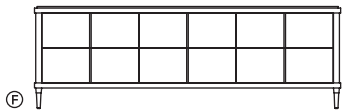

DR-08-104-F

L 90 W 24 H 30,5
6 DRAWERS