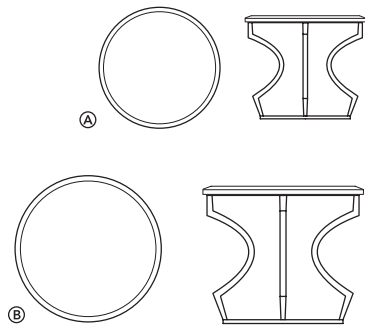

LOUIS XVI TABLE

LOUIS XVI TABLE

ET-09-106-A

DIA 20 H 17

ET-09-106-B

DIA 30 H 28

AVAILABLE TOP OPTIONS:

BRONZE GLASS, CALCUTTA GOLD MARBLE WITH HONED FINISH, LACQUER, WALNUT WITH SUNBURST WOOD GRAIN DETAIL