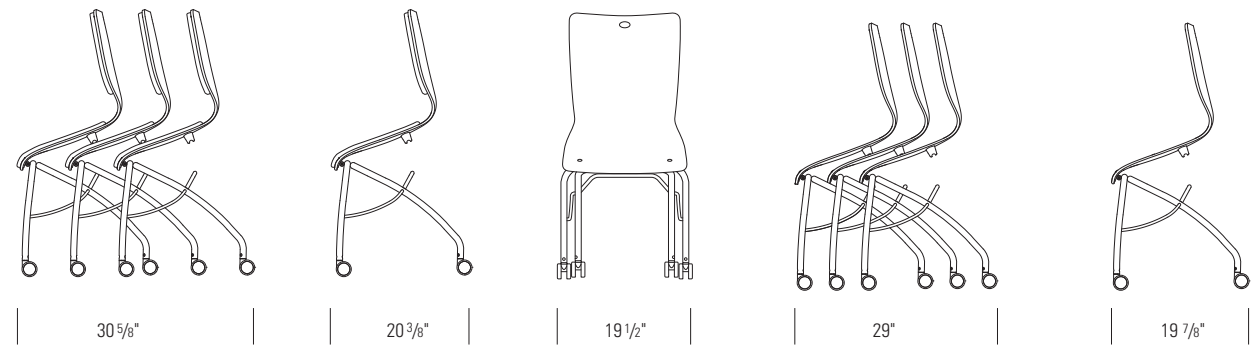

Rulo Seating - Upholstered

Rulo Seating - Non-upholstered

NOTE WHEN NESTING UPHOLSTERY ADDS 1/2"-3/8" PER CHAIR

Key Description

- 1 base frame 7/8" o.d., 13 gauge steel tube
- 2 7/8" o.d., 11 gauge steel tube
- 3 3/8" solid steel support bar
- 4 10 mm cross-banded molded maple plywood shell
- 5 molded plywood upholstered shell with 1/2" thick foam

Finish Options	Price	Chair Frame Options	Code	Price	Custom Charges	Code	Price
Chrome or Nickel Finish	$ 90	Two-Tone Caster	BCT	n/c	Powder Coat Alternative (per color)	OPA	$ call
Powder Coat - Standard	n/c				Stain Finish Match (per finish)	OSM	$ 557
Powder Coat - Premium	$ 53