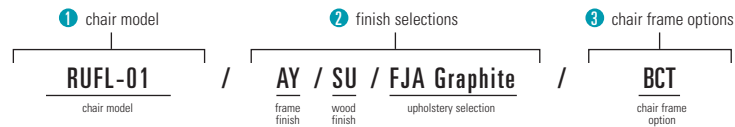

Questions?
1.800.876.2120

Style	Description	Model #	Ship Wt	material > grade >					
				Fabric Grade 2 or COM	Fabric Grade 3	Fabric Grade 4	Fabric Grade 5	Fabric Grade 6	Wood
 <i>RUFL-07</i>	Caster Base Without Arms Seat - Upholstered Back - Upholstered	RUFL-01	19	756	801	847	892	937	
	Caster Base Without Arms Seat - Upholstered Back - Wood	RUFL-04	19	702	747	793	838	883	
	Caster Base Without Arms Seat - Wood Back - Wood	RUFL-07	19						648

Refer to page 10 for COM yardage requirements

Sample Product Number Construction:

1. Choose your chair model.
2. Specify the frame finish, wood finish, upholstery selection.
3. Select chair frame options.

An **RUFL-01** is a Rulo series armless caster base chair with a veneer shell and upholstered seat and back pad.
The codes **AY / SU / FJA Graphite** specify an Alloy frame with Sugar Maple wood finish and Grade 3 Jay Graphite upholstery.
The code **BCT** specifies two-tone casters.

Rulo

In Use Chair Dimensions
Overall height: 32"
Overall width: 18"
Overall depth: 20"
Seat height: 17 1/2"
Seat depth: 15"

Stored Chair Dimensions
Height: 39"
Width: 18"
Depth: 20"