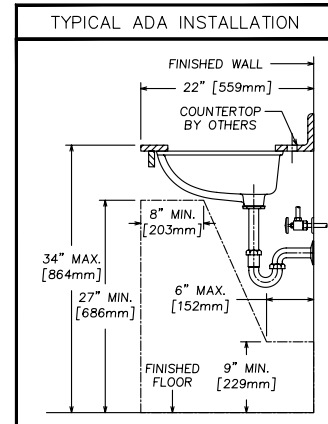

Tiara™

1992
19-3/4" x 16" (502 mm x 406 mm)
Oval, Undercounter Lavatory

Features

- Top Quality Vitreous China Construction
- Concealed Three Hole Front Overflow
- Available in White, Biscuit and Bone
- Limited Lifetime Warranty

Model #

Description

1992	19-3/4" x 16" (502 mm x 406 mm) Oval, vitreous china undercounter lavatory with front overflow.
------	---

C

Specifications

Lavatory Dimensions: 19-3/4" x 16"

[502 mm x 406 mm] Oval

Basin Dimensions: 17-1/4" x 14-1/4" x 5"

[438 mm x 362 mm x 127 mm]

Shipping Cubes: 1.8 f³ [0.05 m³]

Shipping Weight: 19 lbs. [8.6 kg]

Warranty: Limited Lifetime

IMPORTANT: These dimensions are nominal and may vary within the range of tolerances established by ASME Standard A 112.19.2