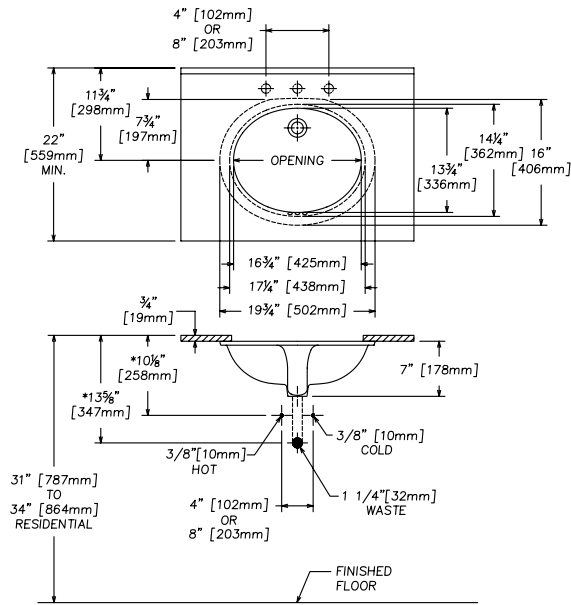

Tiara™

1992
19-3/4" x 16" (502 mm x 406 mm)
Oval, Undercounter Lavatory

Features

- Top Quality Vitreous China Construction
- Concealed Three Hole Front Overflow
- Available in White, Biscuit and Bone
- Limited Lifetime Warranty

Model #

Description

1992	19-3/4" x 16" (502 mm x 406 mm) Oval, vitreous china undercounter lavatory with front overflow.
------	---

C

Specifications

Lavatory Dimensions: 19-3/4" x 16"

[502 mm x 406 mm] Oval

Basin Dimensions: 17-1/4" x 14-1/4" x 5"

[438 mm x 362 mm x 127 mm]

Shipping Cubes: 1.8 f³ [0.05 m³]

Shipping Weight: 19 lbs. [8.6 kg]

Warranty: Limited Lifetime

IMPORTANT: These dimensions are nominal and may vary within the range of tolerances established by ASME Standard A 112.19.2