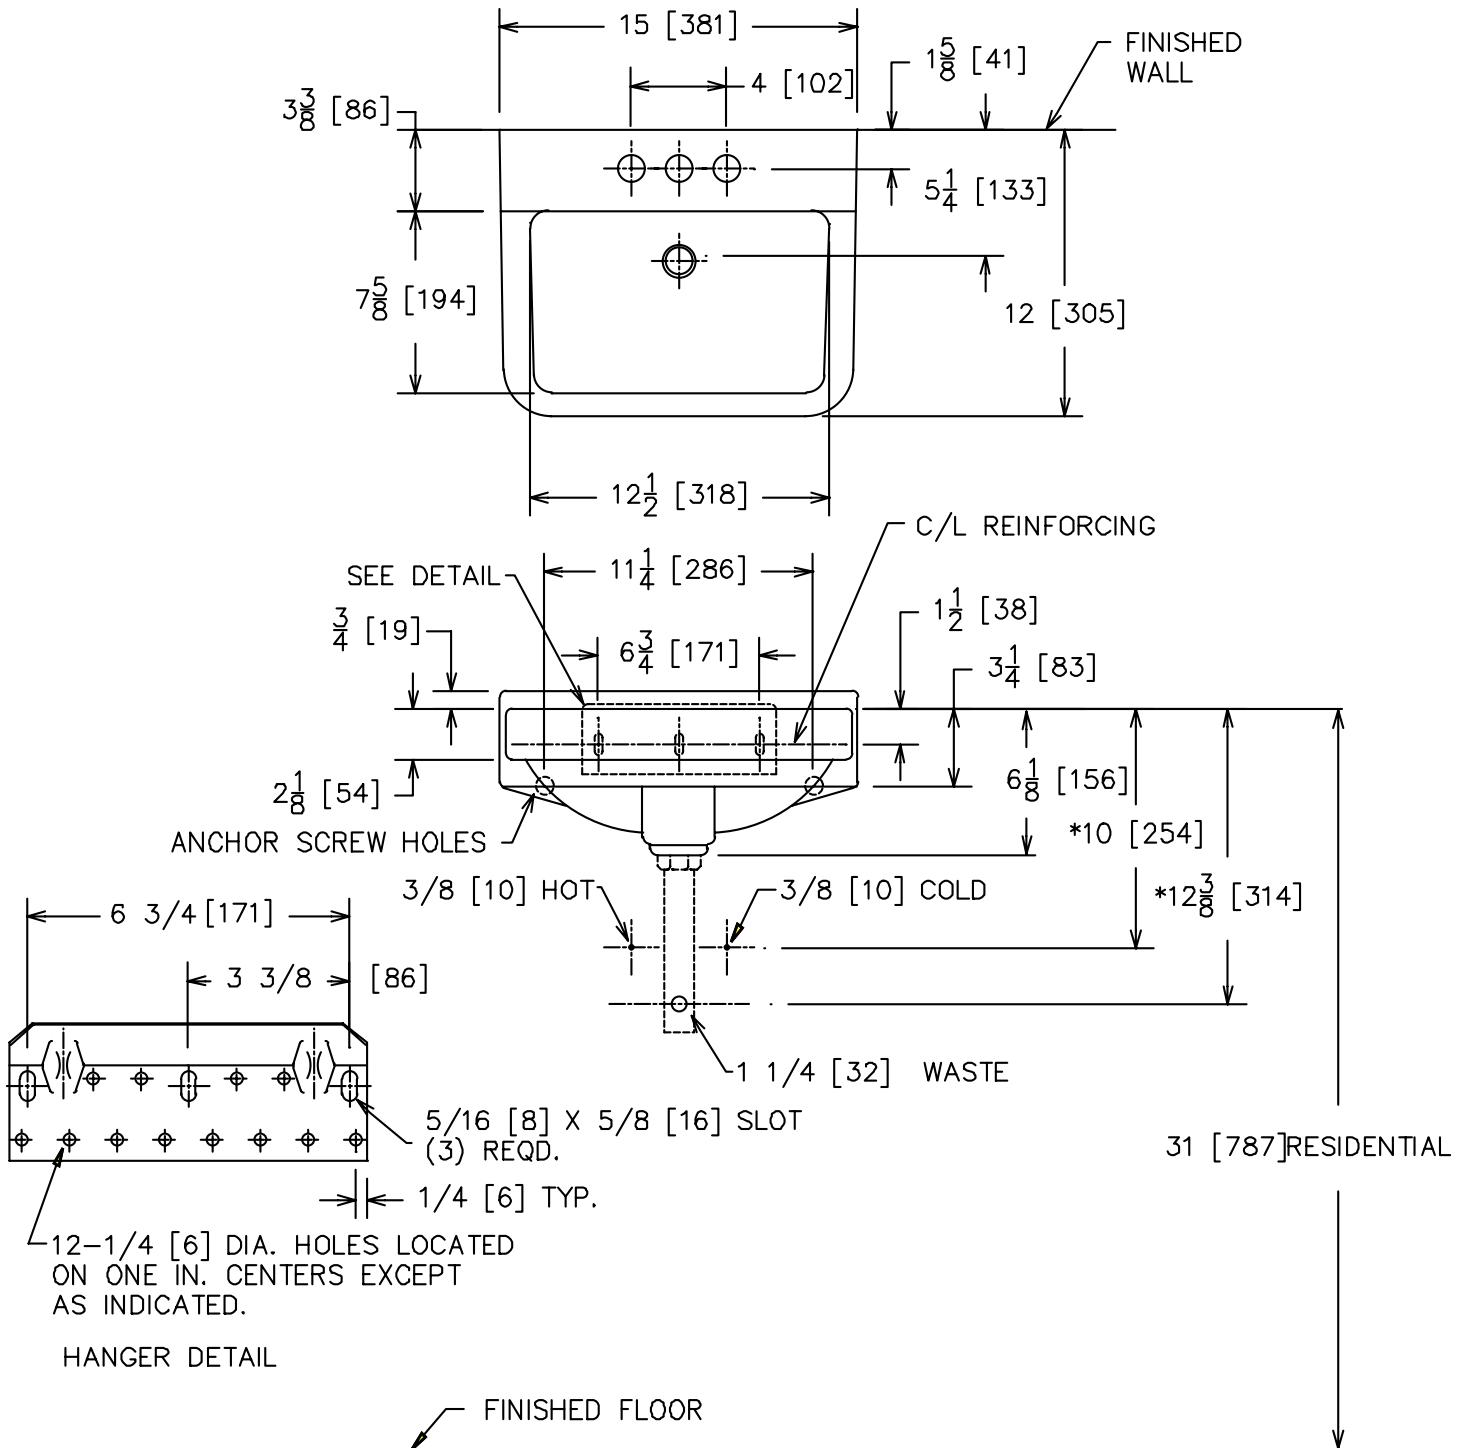

**Space Saver  
Wall Hung Lavatory**  
Vitreous China

### FEATURES

**1377V Squire™**

1377V Squire™ (4" [102] centerset) 15" [381] x 12" [305] vitreous china lavatory with rectangular basin, ledge back, front overflow.

### NOTES

- Fixture conforms to CSA B45 standard.
- Size: Lavatory 15" [381] x 12" [305], Basin 12 1/4" [318] x 7 5/8" [194].
- Concealed hanger supplied with lavatory.
- Faucet supplied by others.

**NOTES:** \* SUGGESTED DIMENSION - VARIABLE DEPENDING ON TYPE OF SUPPLY AND WASTE.

ALL ANCHOR HOLES MUST BE USED WITH WALL HANGER TO INSURE PROPER INSTALLATION.

**IMPORTANT:** Roughing-in dimensions may vary 1/2" [13mm] and are subject to change or cancellation without prior notice. No responsibility is assumed for use of superseded or voided leaflets.