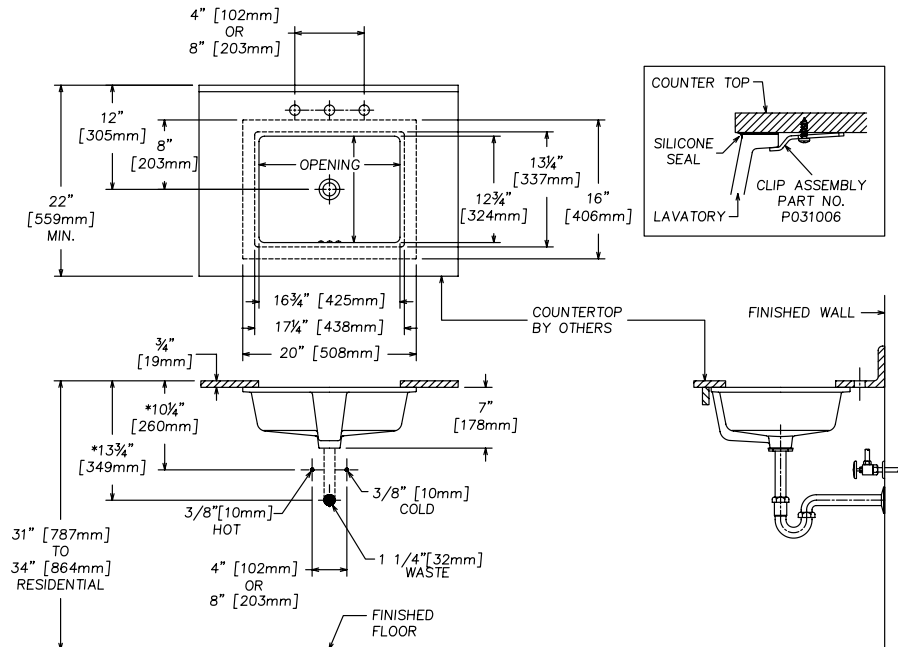

1999	20" x 16" (508 mm x 406 mm) Rectangular, vitreous china, undercounter lavatory with front overflow.
------	---

C

Specifications

Lavatory Dimensions: 20" x 16"

[406 mm x 508 mm] Rectangular

Basin Dimensions: 17-1/4" x 13-1/4" x 5"

[438 mm x 337 mm x 127 mm]

Shipping Cubes: 1.7 f³ [0.05 m³]

Shipping Weight: 27 lbs. [12 kg]

Warranty:

Vitreous China - Limited Lifetime

IMPORTANT: These dimensions are nominal and may vary within the range of tolerances established by ASME Standard A 112.19.2