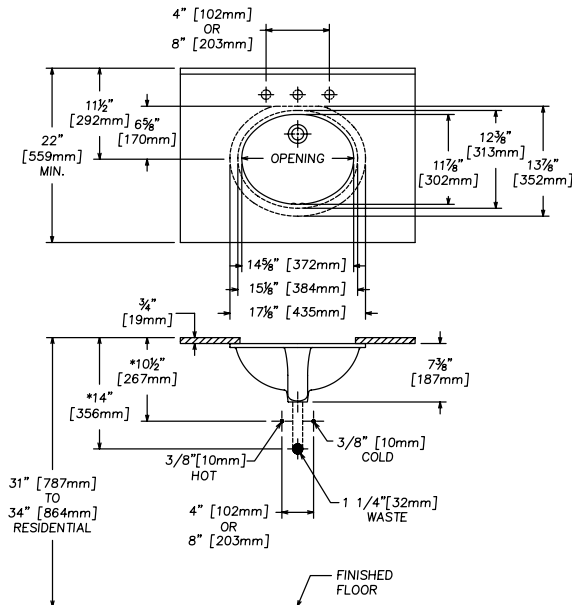

## Model # Description

1998	17" x 14" (432 mm x 356 mm) Oval, vitreous china undercounter lavatory with front overflow.
------	---

C®

## Specifications

**Lavatory Dimensions:** 17-1/8" x 13-7/8"

[435 mm x 352 mm] Oval

**Basin Dimensions:** 15-1/8" x 12-3/8" x 5-1/2"

[384 mm x 313 mm x 140 mm]

**Shipping Cubes:** 1.4 f<sup>3</sup> [0.04 m<sup>3</sup>]

**Shipping Weight:** 14 lbs. [6.4 kg]

**Warranty:** Limited Lifetime

NOTE: \* SUGGESTED DIMENSION - VARIABLE DEPENDING ON TYPE OF SUPPLY AND WASTE.

**IMPORTANT:** These dimensions are nominal and may vary within the range of tolerances established by ASME Standard A 112.19.2