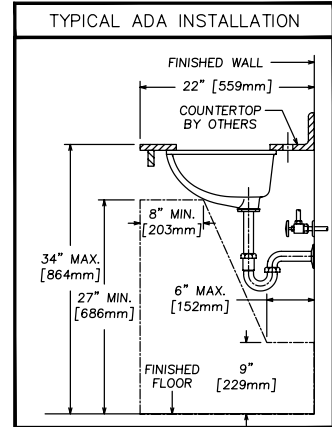

## Model # Description

1998	17" x 14" (432 mm x 356 mm) Oval, vitreous china undercounter lavatory with front overflow.
------	---

C®

## Specifications

**Lavatory Dimensions:** 17-1/8" x 13-7/8"

[435 mm x 352 mm] Oval

**Basin Dimensions:** 15-1/8" x 12-3/8" x 5-1/2"

[384 mm x 313 mm x 140 mm]

**Shipping Cubes:** 1.4 f<sup>3</sup> [0.04 m<sup>3</sup>]

**Shipping Weight:** 14 lbs. [6.4 kg]

**Warranty:** Limited Lifetime

NOTE: \* SUGGESTED DIMENSION - VARIABLE DEPENDING ON TYPE OF SUPPLY AND WASTE.

**IMPORTANT:** These dimensions are nominal and may vary within the range of tolerances established by ASME Standard A 112.19.2