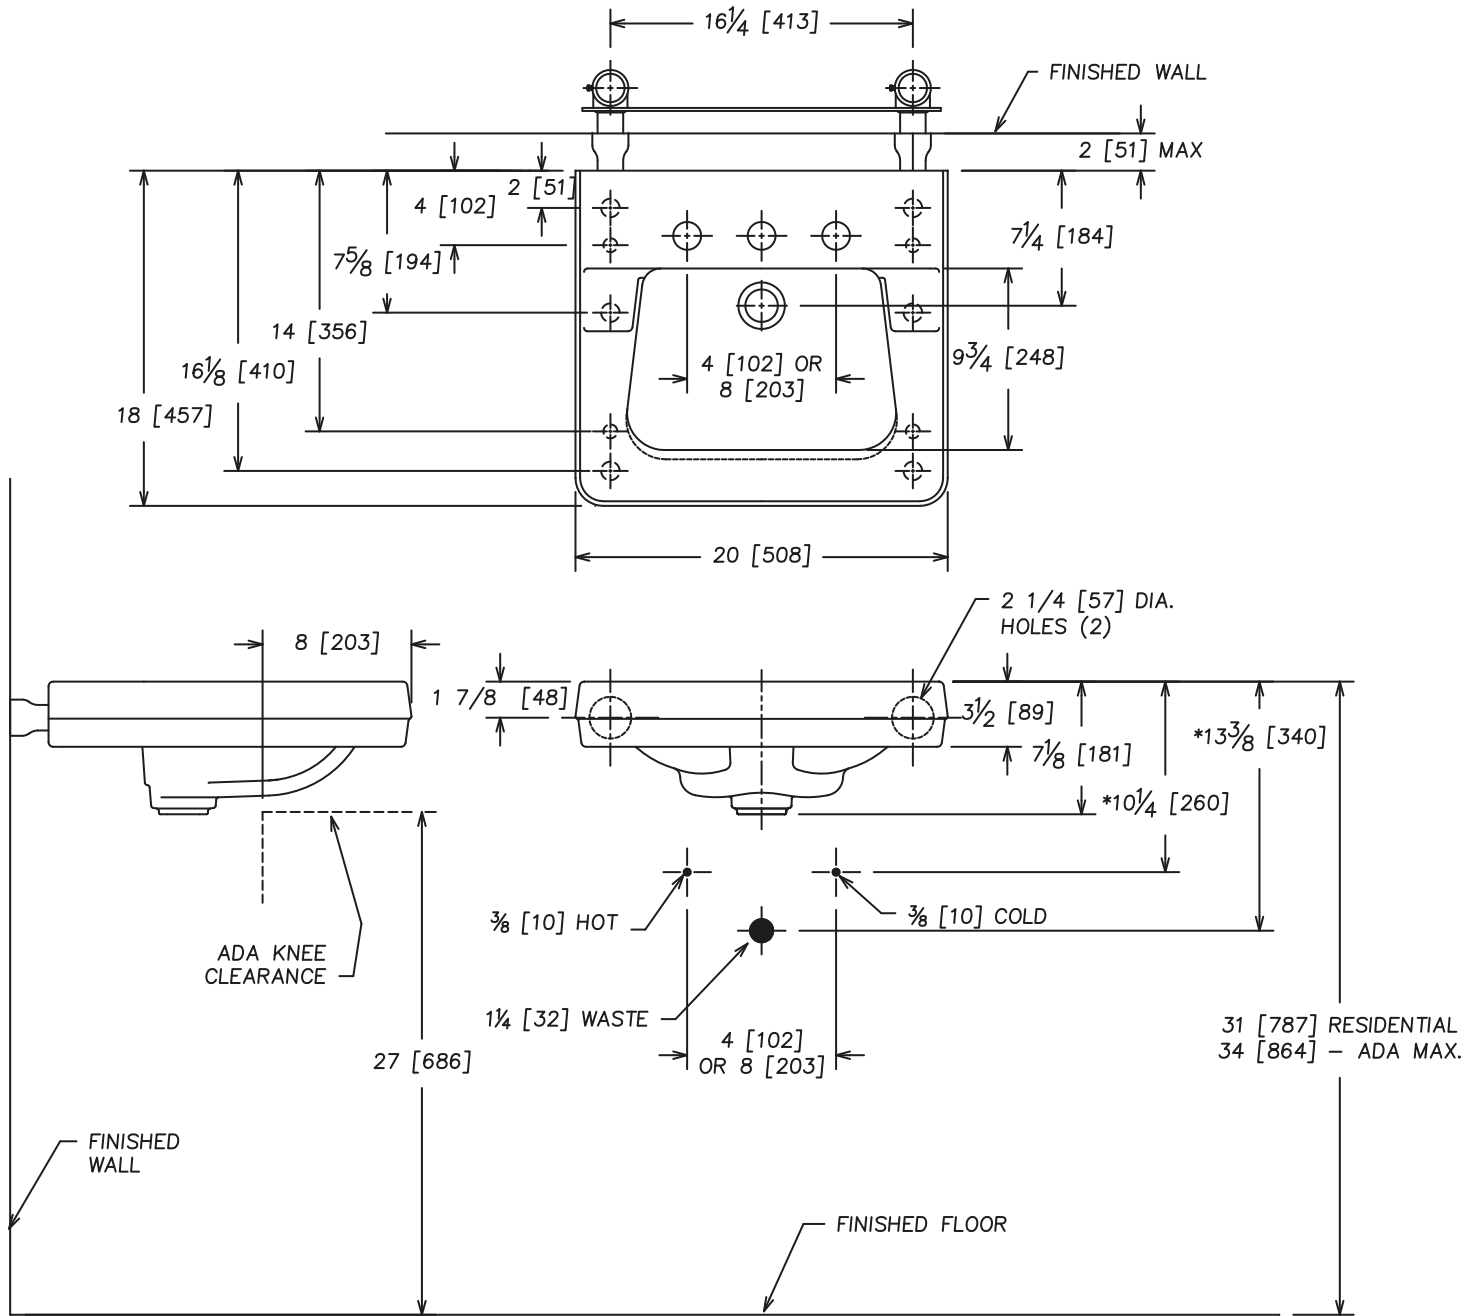

• **1165S Norwich™**

1165S Norwich™ (8" centerset) 20" x 18" vitreous china lavatory with rectangular basin, splash lip, front overflow, and two soap depressions. Drilled for carrier with concealed arms.

• **1165H Norwich™**

1165H Norwich™ (one hole centerset) 20" x 18" vitreous china lavatory with rectangular basin, splash lip, front overflow, and two soap depressions. Drilled for carrier with concealed arms.

Supports: *Built-in wall or chair carrier with concealed arms.

Trim:

Waste:

Supplies:

Trap:

NOTES

- Fixture conforms to ANSI/ASME A112.19.2M standard.
- Size: Lavatory 20" x 18", Basin 14 3/4" x 10 1/4"
- Meets ADA requirements when top of lavatory rim is mounted at 34" maximum height.

IMPORTANT: Roughing-in dimensions may vary 1/2" and are subject to change or cancellation without prior notice.
 No responsibility is assumed for use of superseded or voided leaflets.