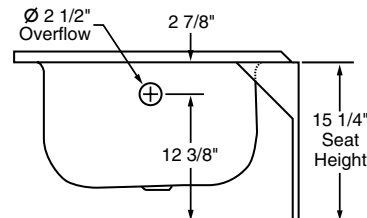

NEU GOTHAM™ 4' RECESS BATH

- 2712 Right hand outlet
- 2713 Left hand outlet

Product Features:

- Acid resisting, heavy gauge porcelain enameled steel
- One-piece recess bath
- Heavy duty, slip-resistant bottom
- Capacity: 26 Gallons
- Shipping weight: 59 lbs.

Nominal Dimensions:

1181 x 686 x 387mm
(46½" x 27" x 15¼")

Compliance Certifications –

Conforms to the Following Specifications:

- ANSI A112.19.4M
- ASTM F-462 Slip-Resistance
- IAPMO (UPC)

To Be Specified:

- Trim*:
- Waste:
- Color:

* See faucet section for additional models available

NOTE:
FIXTURE SHOW WITH RIGHT HAND OUTLET. FOR BATH WITH LEFT HAND OUTLET REVERSE DIMENSIONS.

IMPORTANT: Rough-in dimensions may vary within the range of tolerances established by ASME A112.19.4.