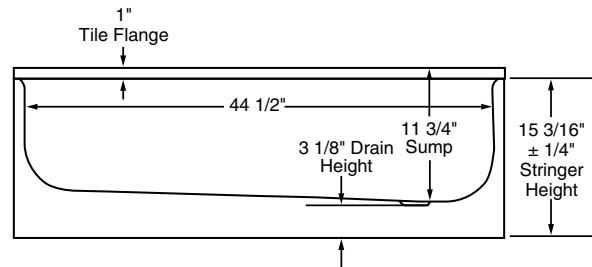

NEU GOTHAM™ 4' RECESS BATH

- 2712 Right hand outlet
- 2713 Left hand outlet

Product Features:

- Acid resisting, heavy gauge porcelain enameled steel
- One-piece recess bath
- Heavy duty, slip-resistant bottom
- Capacity: 26 Gallons
- Shipping weight: 59 lbs.

Nominal Dimensions:

1181 x 686 x 387mm
(46½" x 27" x 15¼")

Compliance Certifications –

Conforms to the Following Specifications:

- ANSI A112.19.4M
- ASTM F-462 Slip-Resistance
- IAPMO (UPC)

To Be Specified:

- Trim*:
- Waste:
- Color:

* See faucet section for additional models available

NOTE:
FIXTURE SHOW WITH RIGHT HAND OUTLET. FOR BATH WITH LEFT HAND OUTLET REVERSE DIMENSIONS.

IMPORTANT: Rough-in dimensions may vary within the range of tolerances established by ASME A112.19.4.