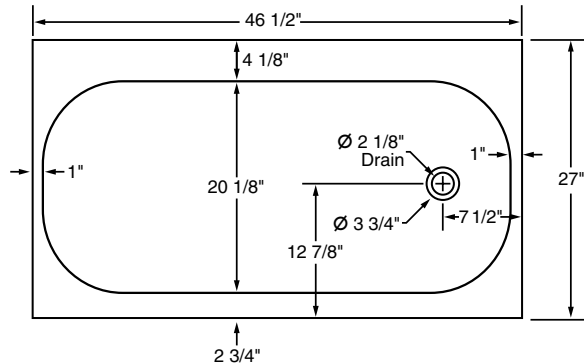

NEU GOTHAM™ 4' RECESS BATH

- 2712 Right hand outlet
- 2713 Left hand outlet

Product Features:

- Acid resisting, heavy gauge porcelain enameled steel
- One-piece recess bath
- Heavy duty, slip-resistant bottom
- Capacity: 26 Gallons
- Shipping weight: 59 lbs.

Nominal Dimensions:

1181 x 686 x 387mm
(46½" x 27" x 15¼")

Compliance Certifications –

Conforms to the Following Specifications:

- ANSI A112.19.4M
- ASTM F-462 Slip-Resistance
- IAPMO (UPC)

To Be Specified:

- Trim*:
- Waste:
- Color:

* See faucet section for additional models available

NOTE:
FIXTURE SHOW WITH RIGHT HAND OUTLET. FOR BATH WITH LEFT HAND OUTLET REVERSE DIMENSIONS.

IMPORTANT: Rough-in dimensions may vary within the range of tolerances established by ASME A112.19.4.