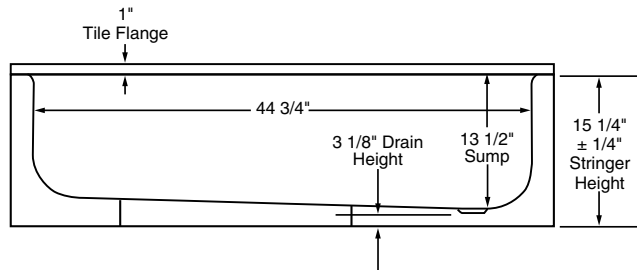

NEU ELDORADO™ 4½' RECESS BATH

- 2714 Right hand outlet
- 2715 Left hand outlet

Product Features:

- Acid resisting, porcelain enameled steel
- One-piece recess bath
- Heavy duty, slip-resistant bottom
- Fully bonded, sound deadening foam pad
- Capacity: 36 Gallons
- Shipping weight: 84 lbs.

Nominal Dimensions:

1372 x 762 x 387mm
(54" x 30" x 15¼")

**Compliance Certifications –
Conforms to the Following Specifications:**

- ANSI A112.19.4M
- ASTM F-462 Slip-Resistance
- IAPMO (UPC)

To Be Specified:

- Trim*:
- Waste:
- Color:

* See faucet section for additional models available

NOTE:
FIXTURE SHOW WITH RIGHT HAND OUTLET. FOR BATH WITH LEFT HAND
OUTLET REVERSE DIMENSIONS.

IMPORTANT: Rough-in dimensions may vary within the range of tolerances
established by ASME A112.19.4.