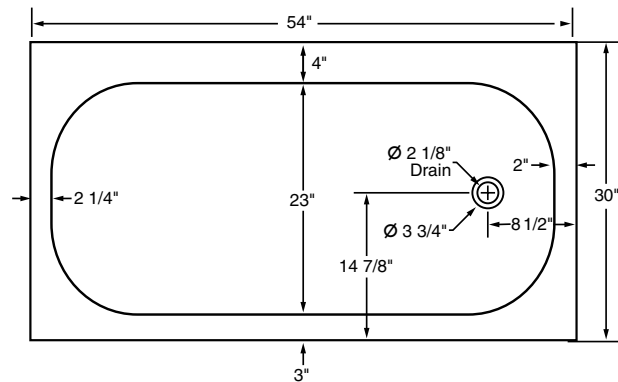

NEU ELDORADO™ 4½' RECESS BATH

- 2714 Right hand outlet
- 2715 Left hand outlet

Product Features:

- Acid resisting, porcelain enameled steel
- One-piece recess bath
- Heavy duty, slip-resistant bottom
- Fully bonded, sound deadening foam pad
- Capacity: 36 Gallons
- Shipping weight: 84 lbs.

Nominal Dimensions:

1372 x 762 x 387mm
(54" x 30" x 15¼")

**Compliance Certifications –
Conforms to the Following Specifications:**

- ANSI A112.19.4M
- ASTM F-462 Slip-Resistance
- IAPMO (UPC)

To Be Specified:

- Trim*:
- Waste:
- Color:

* See faucet section for additional models available

NOTE:
FIXTURE SHOW WITH RIGHT HAND OUTLET. FOR BATH WITH LEFT HAND
OUTLET REVERSE DIMENSIONS.

IMPORTANT: Rough-in dimensions may vary within the range of tolerances
established by ASME A112.19.4.