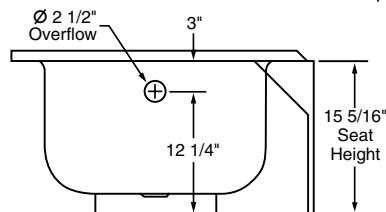

NEU ELDORADO™ 4½' RECESS BATH

- 2714 Right hand outlet
- 2715 Left hand outlet

Product Features:

- Acid resisting, porcelain enameled steel
- One-piece recess bath
- Heavy duty, slip-resistant bottom
- Fully bonded, sound deadening foam pad
- Capacity: 36 Gallons
- Shipping weight: 84 lbs.

Nominal Dimensions:

1372 x 762 x 387mm
(54" x 30" x 15¼")

**Compliance Certifications –
Conforms to the Following Specifications:**

- ANSI A112.19.4M
- ASTM F-462 Slip-Resistance
- IAPMO (UPC)

To Be Specified:

- Trim*:
- Waste:
- Color:

* See faucet section for additional models available

NOTE:
FIXTURE SHOW WITH RIGHT HAND OUTLET. FOR BATH WITH LEFT HAND
OUTLET REVERSE DIMENSIONS.

IMPORTANT: Rough-in dimensions may vary within the range of tolerances
established by ASME A112.19.4.