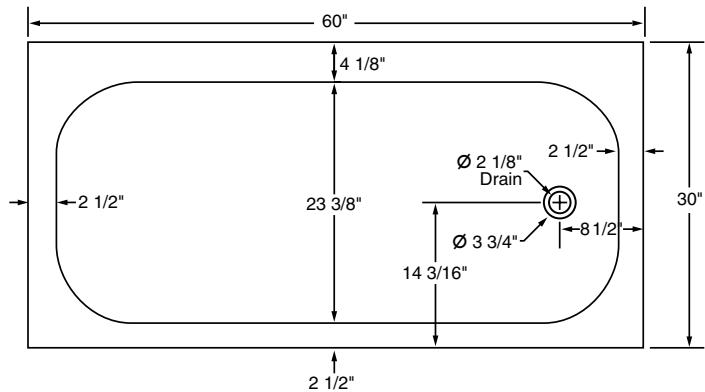

### Product Features:

- Acid resisting, heavy gauge porcelain enameled steel
- One-piece recess bath
- Heavy duty, slip-resistant bottom
- Above floor rough-in
- Fully bonded, sound deadening foam pad
- Capacity: 40 Gallons
- Shipping weight: 85 lbs.

### Nominal Dimensions:

1524 x 762 x 422mm  
(60" x 30" x 16<sup>5</sup>/<sub>8</sub>" )

### To Be Specified:

- Trim\*:
- Waste:
- Color:

\* See faucet section for additional models available

**NOTE:**  
FIXTURE SHOW WITH RIGHT HAND OUTLET. FOR BATH WITH LEFT HAND OUTLET REVERSE DIMENSIONS.

**IMPORTANT:** Rough-in dimensions may vary within the range of tolerances established by ASME A112.19.4.