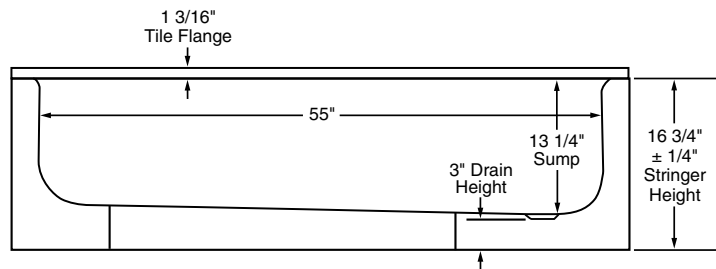

### Product Features:

- Acid resisting, heavy gauge porcelain enameled steel
- One-piece recess bath
- Heavy duty, slip-resistant bottom
- Above floor rough-in
- Fully bonded, sound deadening foam pad
- Capacity: 40 Gallons
- Shipping weight: 85 lbs.

### Nominal Dimensions:

1524 x 762 x 422mm  
(60" x 30" x 16<sup>5</sup>/<sub>8</sub>" )

### To Be Specified:

- Trim\*:
- Waste:
- Color:

\* See faucet section for additional models available

**NOTE:**  
FIXTURE SHOW WITH RIGHT HAND OUTLET. FOR BATH WITH LEFT HAND OUTLET REVERSE DIMENSIONS.

**IMPORTANT:** Rough-in dimensions may vary within the range of tolerances established by ASME A112.19.4.