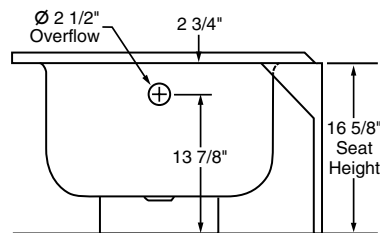

### Nominal Dimensions:

1524 x 762 x 422mm  
(60" x 30" x 16<sup>5</sup>/<sub>8</sub>" )

### To Be Specified:

- Trim\*:
- Waste:
- Color:

\* See faucet section for additional models available

**NOTE:**  
FIXTURE SHOW WITH RIGHT HAND OUTLET. FOR BATH WITH LEFT HAND OUTLET REVERSE DIMENSIONS.

**IMPORTANT:** Rough-in dimensions may vary within the range of tolerances established by ASME A112.19.4.