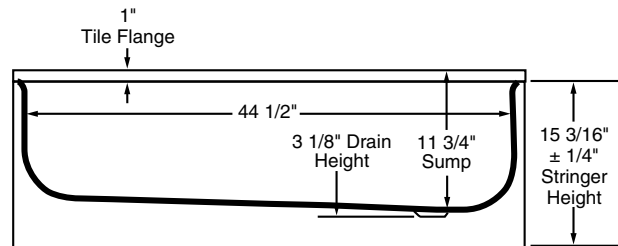

NEU BONHAM™ ARMORPLUS®
4' RECESS ENAMELED BATH

- 2720 Right hand outlet
- 2721 Left hand outlet

Product Features:

- Armorplus®, acid resisting, porcelain enamel, reinforced with a RIM spray process forming a polymeric foam/steel structural composite
- One-piece recess bath
- Heavy duty, slip-resistant bottom
- Capacity: 26 Gallons
- Shipping weight: 90 lbs.

Nominal Dimensions:

1181 x 686 x 387mm
(46½" x 27" x 15¼")

Compliance Certifications –

Conforms to the Following Specifications:

- ANSI A112.19.4M
- ASTM F-462 Slip-Resistance
- IAPMO (UPC)

To Be Specified:

- Trim*:
- Waste:
- Color:

* See faucet section for additional models available

NOTE:
FIXTURE SHOW WITH RIGHT HAND OUTLET. FOR BATH WITH LEFT HAND OUTLET REVERSE DIMENSIONS.

IMPORTANT: Rough-in dimensions may vary within the range of tolerances established by ASME A112.19.4.