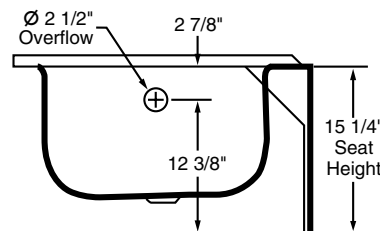

NEU BONHAM™ ARMORPLUS®
4' RECESS ENAMELED BATH

- 2720 Right hand outlet
- 2721 Left hand outlet

Product Features:

- Armorplus®, acid resisting, porcelain enamel, reinforced with a RIM spray process forming a polymeric foam/steel structural composite
- One-piece recess bath
- Heavy duty, slip-resistant bottom
- Capacity: 26 Gallons
- Shipping weight: 90 lbs.

Nominal Dimensions:

1181 x 686 x 387mm
(46½" x 27" x 15¼")

Compliance Certifications –

Conforms to the Following Specifications:

- ANSI A112.19.4M
- ASTM F-462 Slip-Resistance
- IAPMO (UPC)

To Be Specified:

- Trim*:
- Waste:
- Color:

* See faucet section for additional models available

NOTE:
FIXTURE SHOW WITH RIGHT HAND OUTLET. FOR BATH WITH LEFT HAND OUTLET REVERSE DIMENSIONS.

IMPORTANT: Rough-in dimensions may vary within the range of tolerances established by ASME A112.19.4.