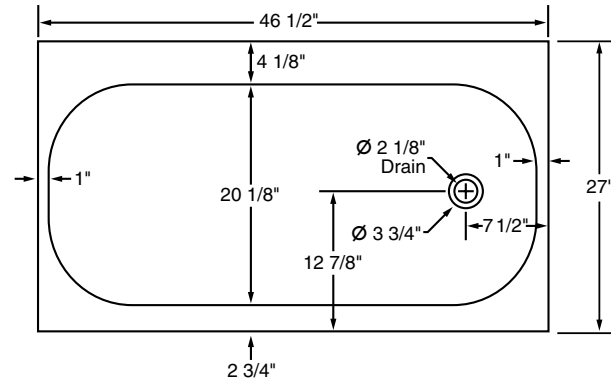

NEU BONHAM™ ARMORPLUS®
4' RECESS ENAMELED BATH

- 2720 Right hand outlet
- 2721 Left hand outlet

Product Features:

- Armorplus®, acid resisting, porcelain enamel, reinforced with a RIM spray process forming a polymeric foam/steel structural composite
- One-piece recess bath
- Heavy duty, slip-resistant bottom
- Capacity: 26 Gallons
- Shipping weight: 90 lbs.

Nominal Dimensions:

1181 x 686 x 387mm
(46½" x 27" x 15¼")

Compliance Certifications –

Conforms to the Following Specifications:

- ANSI A112.19.4M
- ASTM F-462 Slip-Resistance
- IAPMO (UPC)

To Be Specified:

- Trim*:
- Waste:
- Color:

* See faucet section for additional models available

NOTE:
FIXTURE SHOW WITH RIGHT HAND OUTLET. FOR BATH WITH LEFT HAND OUTLET REVERSE DIMENSIONS.

IMPORTANT: Rough-in dimensions may vary within the range of tolerances established by ASME A112.19.4.