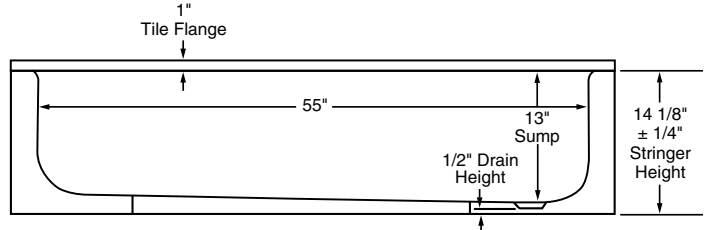

**NEU AZTEC™ 5' RECESS BATH**

- 2716NS** Right hand outlet
- 2717NS** Left hand outlet

**Product Features:**

- Acid resisting, heavy-gauge porcelain enameled steel
- One-piece recess bath
- Heavy duty, slip-resistant bottom
- Fully bonded, sound deadening foam pad
- Capacity: 41 Gallons
- Shipping weight: 78 lbs.

**Nominal Dimensions:**

1524 x 762 x 362mm  
(60" x 30" x 14¼")

**Compliance Certifications –  
Conforms to the Following Specifications:**

- ANSI A112.19.4M
- ASTM F-462 Slip-Resistance
- IAPMO (UPC)

**To Be Specified:**

- Trim\*:
- Waste:
- Color:

\* See faucet section for additional models available

**NOTE:**  
FIXTURE SHOW WITH RIGHT HAND OUTLET. FOR BATH WITH LEFT HAND OUTLET REVERSE DIMENSIONS.

**IMPORTANT:** Rough-in dimensions may vary within the range of tolerances established by ASME A112.19.4.