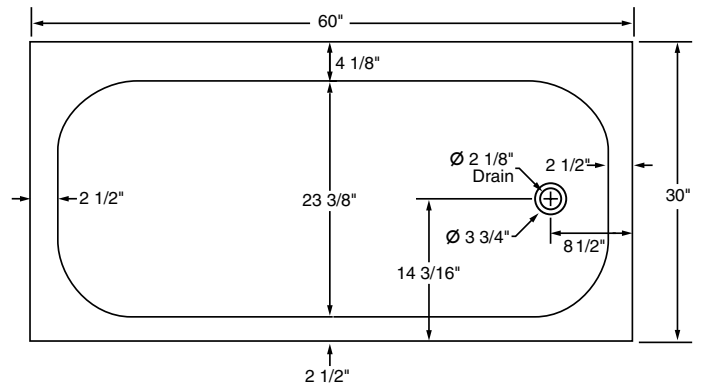

**NEU AZTEC™ 5' RECESS BATH**

- 2716NS** Right hand outlet
- 2717NS** Left hand outlet

**Product Features:**

- Acid resisting, heavy-gauge porcelain enameled steel
- One-piece recess bath
- Heavy duty, slip-resistant bottom
- Fully bonded, sound deadening foam pad
- Capacity: 41 Gallons
- Shipping weight: 78 lbs.

**Nominal Dimensions:**

1524 x 762 x 362mm  
(60" x 30" x 14¼")

**Compliance Certifications –  
Conforms to the Following Specifications:**

- ANSI A112.19.4M
- ASTM F-462 Slip-Resistance
- IAPMO (UPC)

**To Be Specified:**

- Trim\*:
- Waste:
- Color:

\* See faucet section for additional models available

**NOTE:**  
FIXTURE SHOW WITH RIGHT HAND OUTLET. FOR BATH WITH LEFT HAND OUTLET REVERSE DIMENSIONS.

**IMPORTANT:** Rough-in dimensions may vary within the range of tolerances established by ASME A112.19.4.