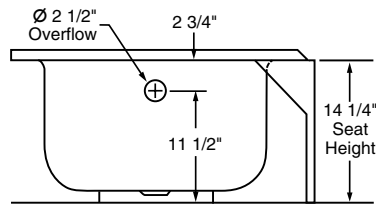

**NEU AZTEC™ 5' RECESS BATH**

- 2716NS** Right hand outlet
- 2717NS** Left hand outlet

**Product Features:**

- Acid resisting, heavy-gauge porcelain enameled steel
- One-piece recess bath
- Heavy duty, slip-resistant bottom
- Fully bonded, sound deadening foam pad
- Capacity: 41 Gallons
- Shipping weight: 78 lbs.

**Nominal Dimensions:**

1524 x 762 x 362mm  
(60" x 30" x 14¼")

**Compliance Certifications –  
Conforms to the Following Specifications:**

- ANSI A112.19.4M
- ASTM F-462 Slip-Resistance
- IAPMO (UPC)

**To Be Specified:**

- Trim\*:
- Waste:
- Color:

\* See faucet section for additional models available

**NOTE:**  
FIXTURE SHOW WITH RIGHT HAND OUTLET. FOR BATH WITH LEFT HAND OUTLET REVERSE DIMENSIONS.

**IMPORTANT:** Rough-in dimensions may vary within the range of tolerances established by ASME A112.19.4.