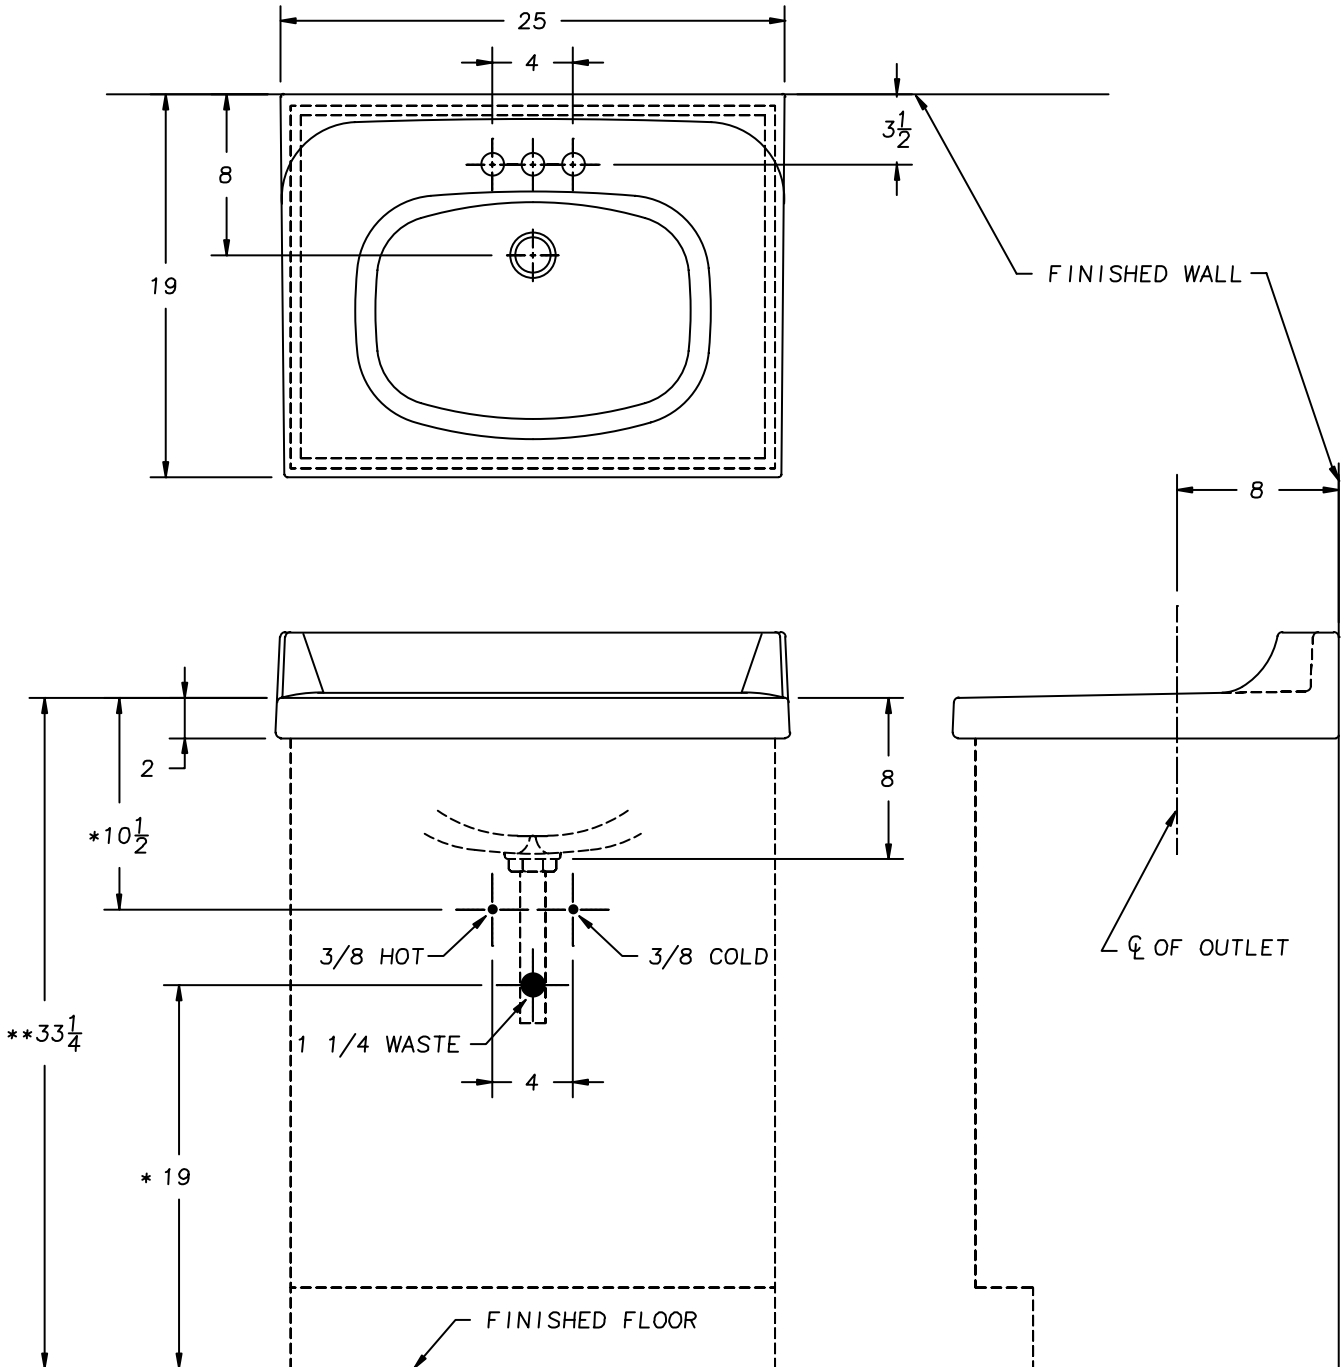

**Vanity Mounted Lavatory**
*Vitreous China***FEATURES****• 1402V Decora™**

1402V Decora™ (4" centerset) 25" x 19" vitreous china vanity top lavatory with backsplash, rectangular basin, overflow concealed under front rim. Features include a beveled edge on the bowl, an anti-splash rim and front overflow.

Trim:

Waste:

Supplies:

Trap:

NOTES

- *Fixture conforms to ANSI/ASME A112.19.2M standards.*
- *Size: Lavatory 25" x 19", Basin 16" x 10 ½"*
- *Vanity furnished by others.*

Vanity Mounted Vitreous China Lavatory

NOTES: * SUGGESTED DIMENSION-VARIABLE DEPENDING UPON TYPE OF SUPPLY AND WASTE.
** SUGGESTED DIMENSION-VARIABLE DEPENDING UPON TYPE OF VANITY.
VANITY FURNISHED BY OTHERS.

IMPORTANT: Roughing-in dimensions may vary 1/2" and are subject to change or cancellation without prior notice.
No responsibility is assumed for use of superseded or voided leaflets.