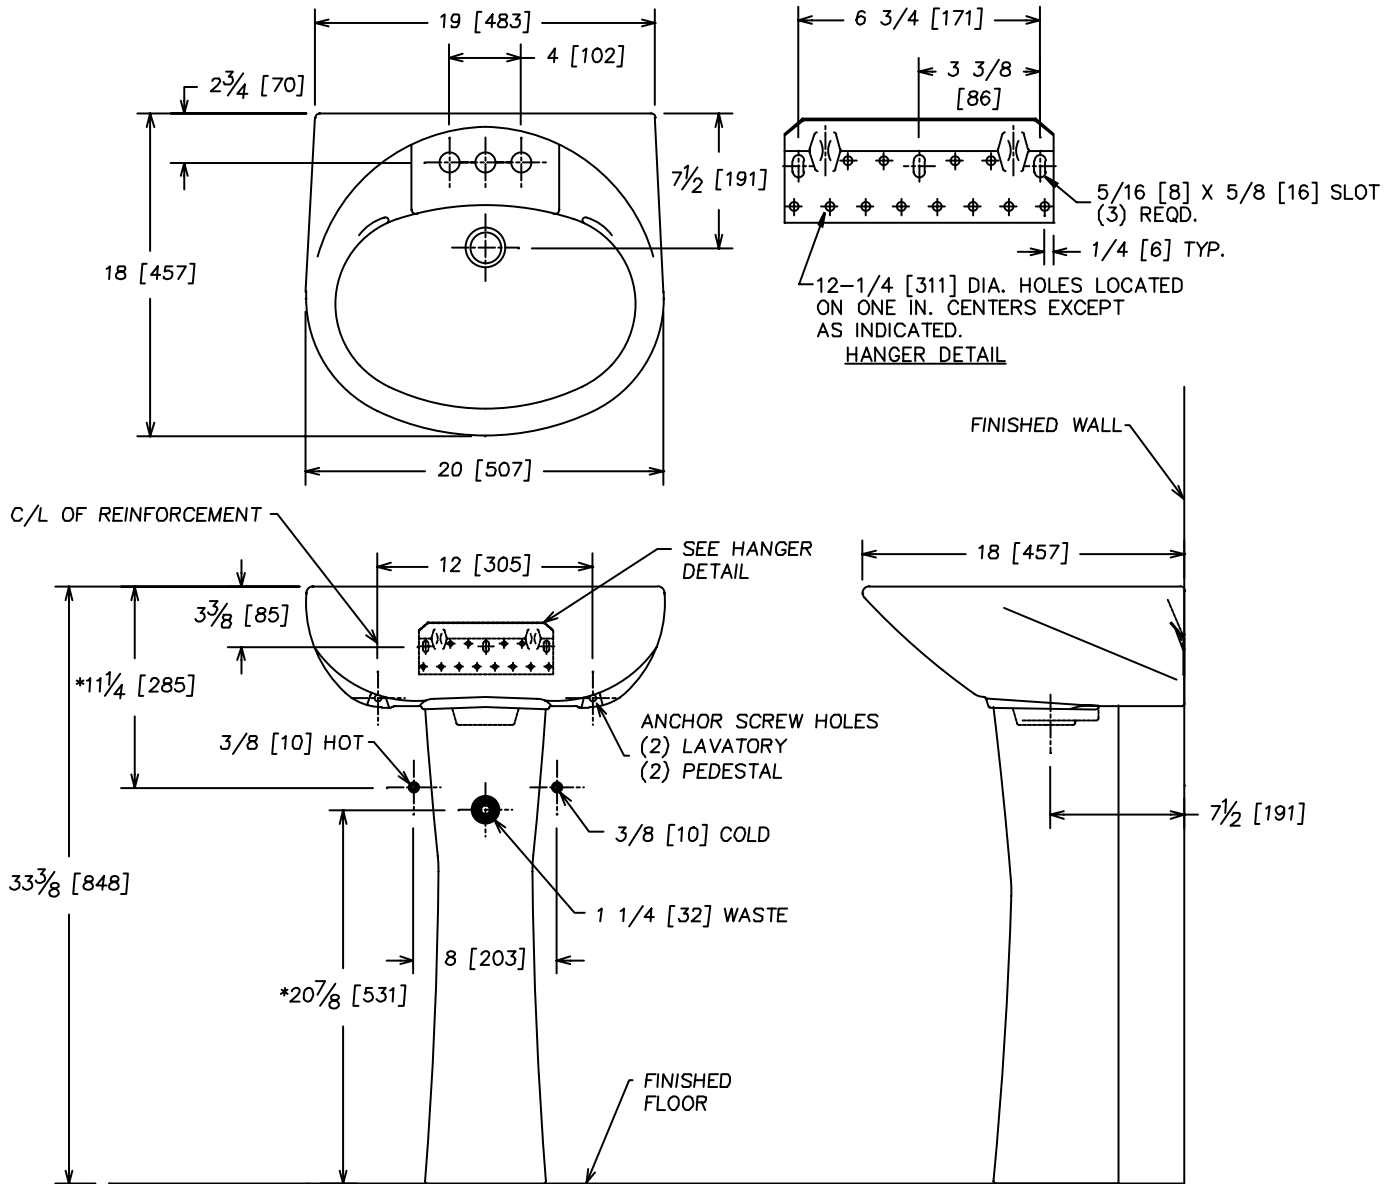

### **Pedestal Lavatory** Vitreous China

## FEATURES

- **197V Metro™**

197V Metro™ (4" [102] centerset) 20" [508] x 18" [457] vitreous china pedestal lavatory with oval basin.

**Supports:** Wall mounted with supplied concealed hanger and pedestal.

## NOTES

- Fixture conforms to CSA B45 standard.
- Size: Lavatory 20" [508] x 18" [457], Basin 16 3/4" [425] x 11 3/8" [289]
- Faucet supplied by others.

## Vitreous China Pedestal Lavatory

**NOTE:** \* SUGGESTED DIMENSION-VARIABLE DEPENDING UPON TYPE OF WASTE AND SUPPLY. ALL ANCHOR HOLES MUST BE USED TO INSURE PROPER INSTALLATION.

**IMPORTANT:** Roughing-in dimensions may vary 1/2" [13mm] and are subject to change or cancellation without prior notice. No responsibility is assumed for use of superseded or voided leaflets.